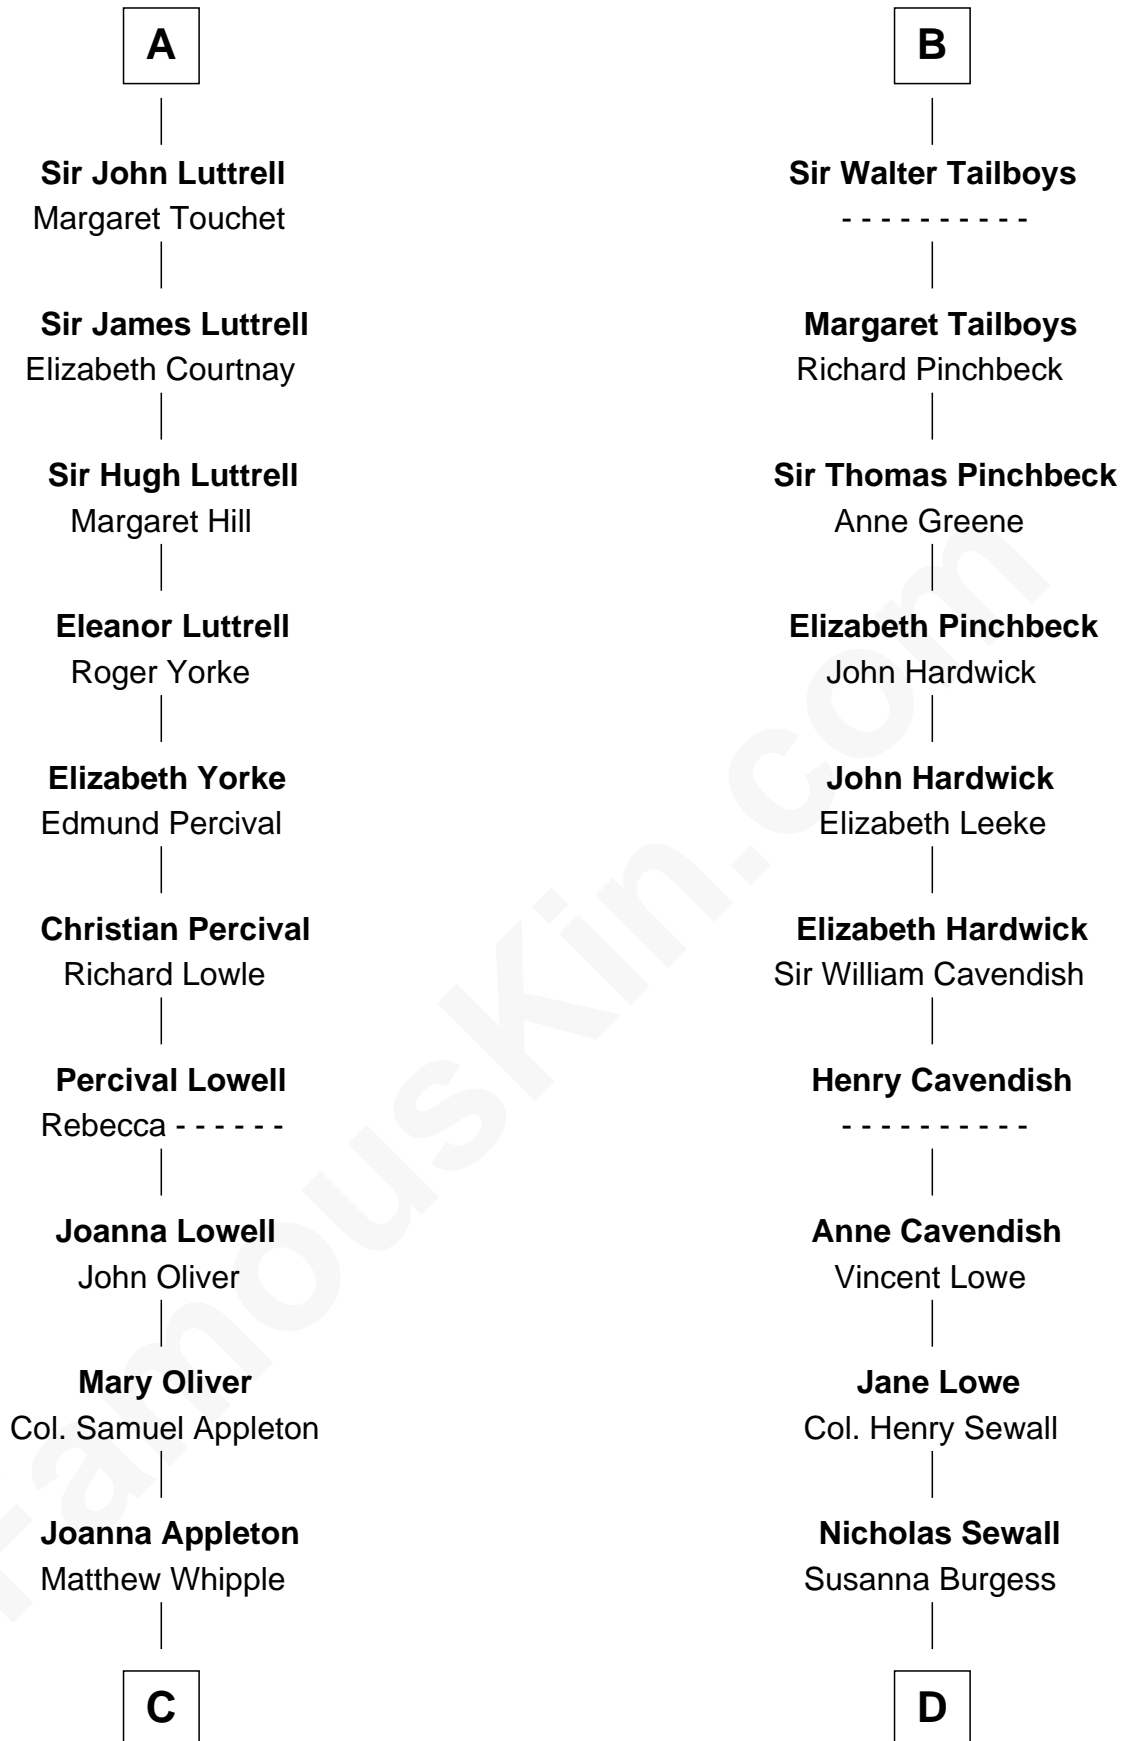

FamousKin.com

Relationship Chart of General William Whipple

Signer of the Declaration of Independence

18th cousin 1 time removed of

Charles Carroll

Signer of the Declaration of Independence

C

William Whipple

Mary Cutts

General William Whipple

Signer of Declaration of Independence

D

Jane Sewall

Clement Brooke

Elizabeth Brooke

Charles Carroll