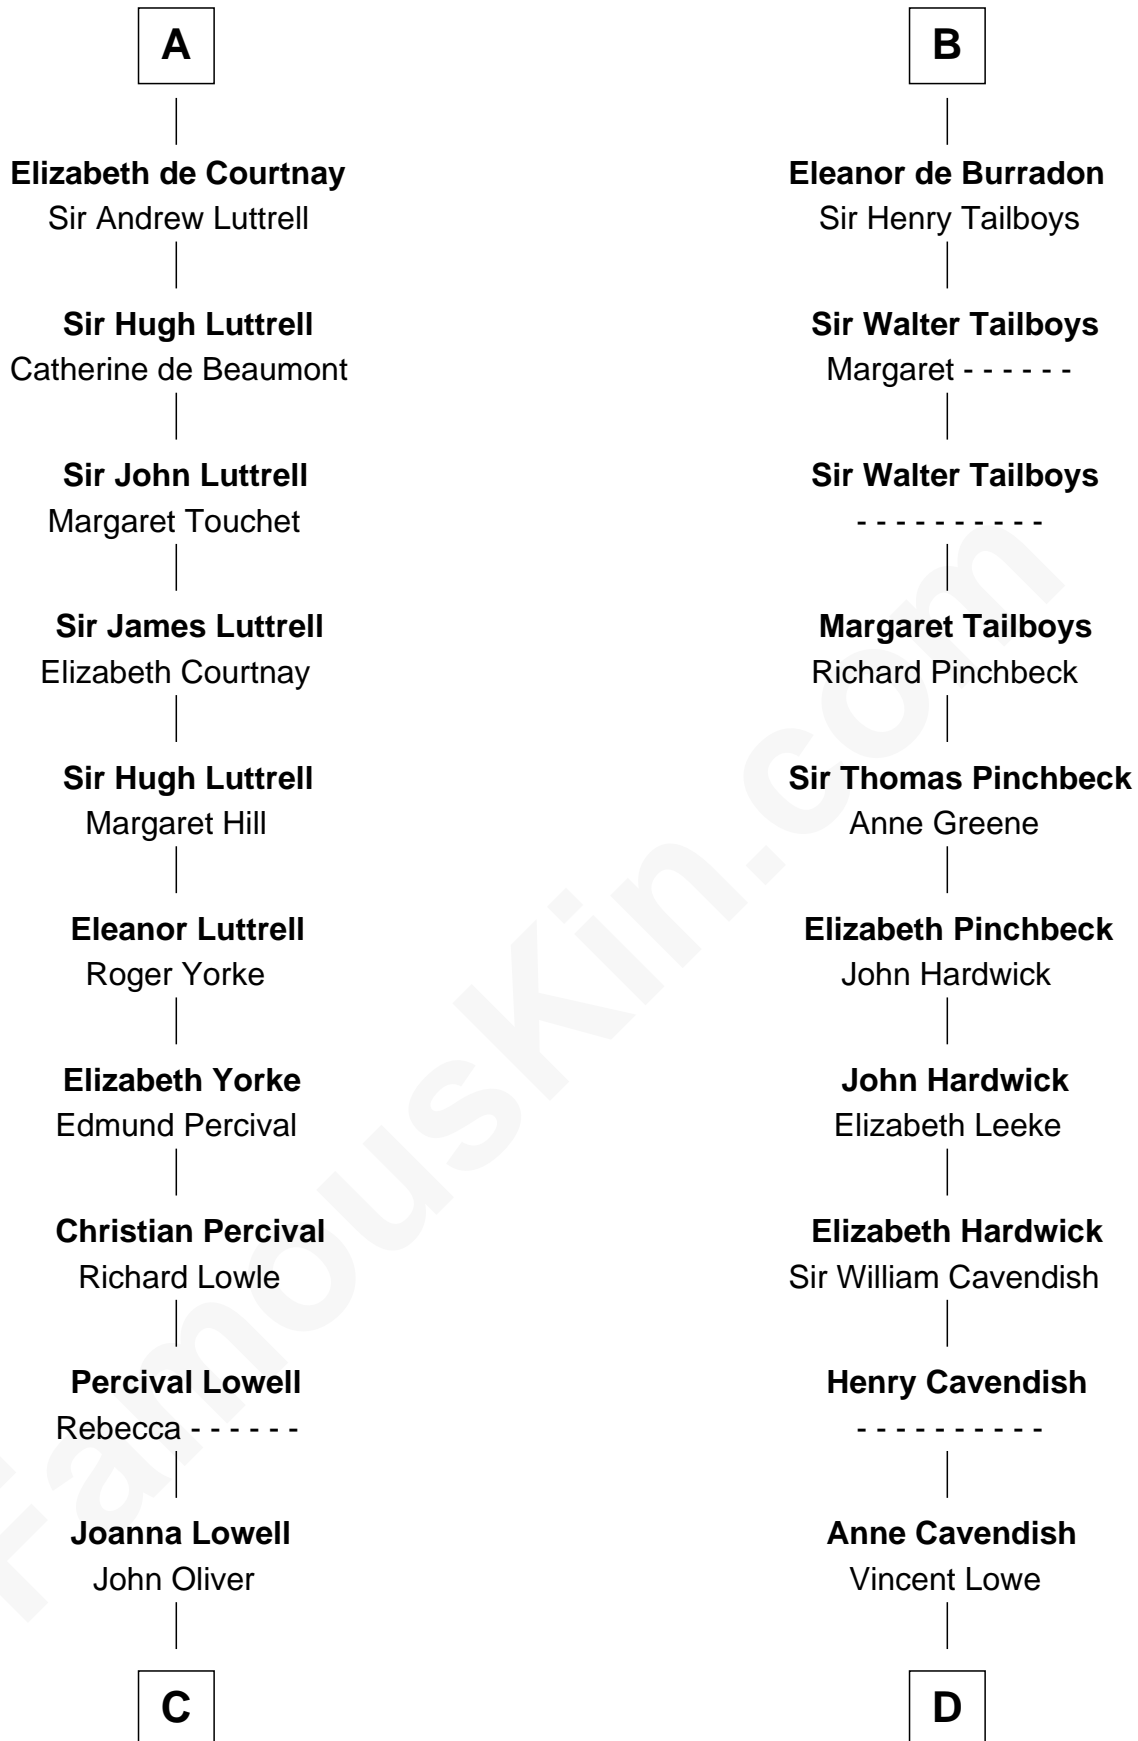

FamousKin.com

Relationship Chart of

General William Whipple

Signer of the Declaration of Independence

20th cousin 1 time removed of

Charles Carroll

Signer of the Declaration of Independence

C

Mary Oliver
Col. Samuel Appleton

Joanna Appleton
Matthew Whipple

William Whipple
Mary Cutts

General William Whipple
Signer of Declaration of Independence

D

Jane Lowe
Col. Henry Sewall

Nicholas Sewall
Susanna Burgess