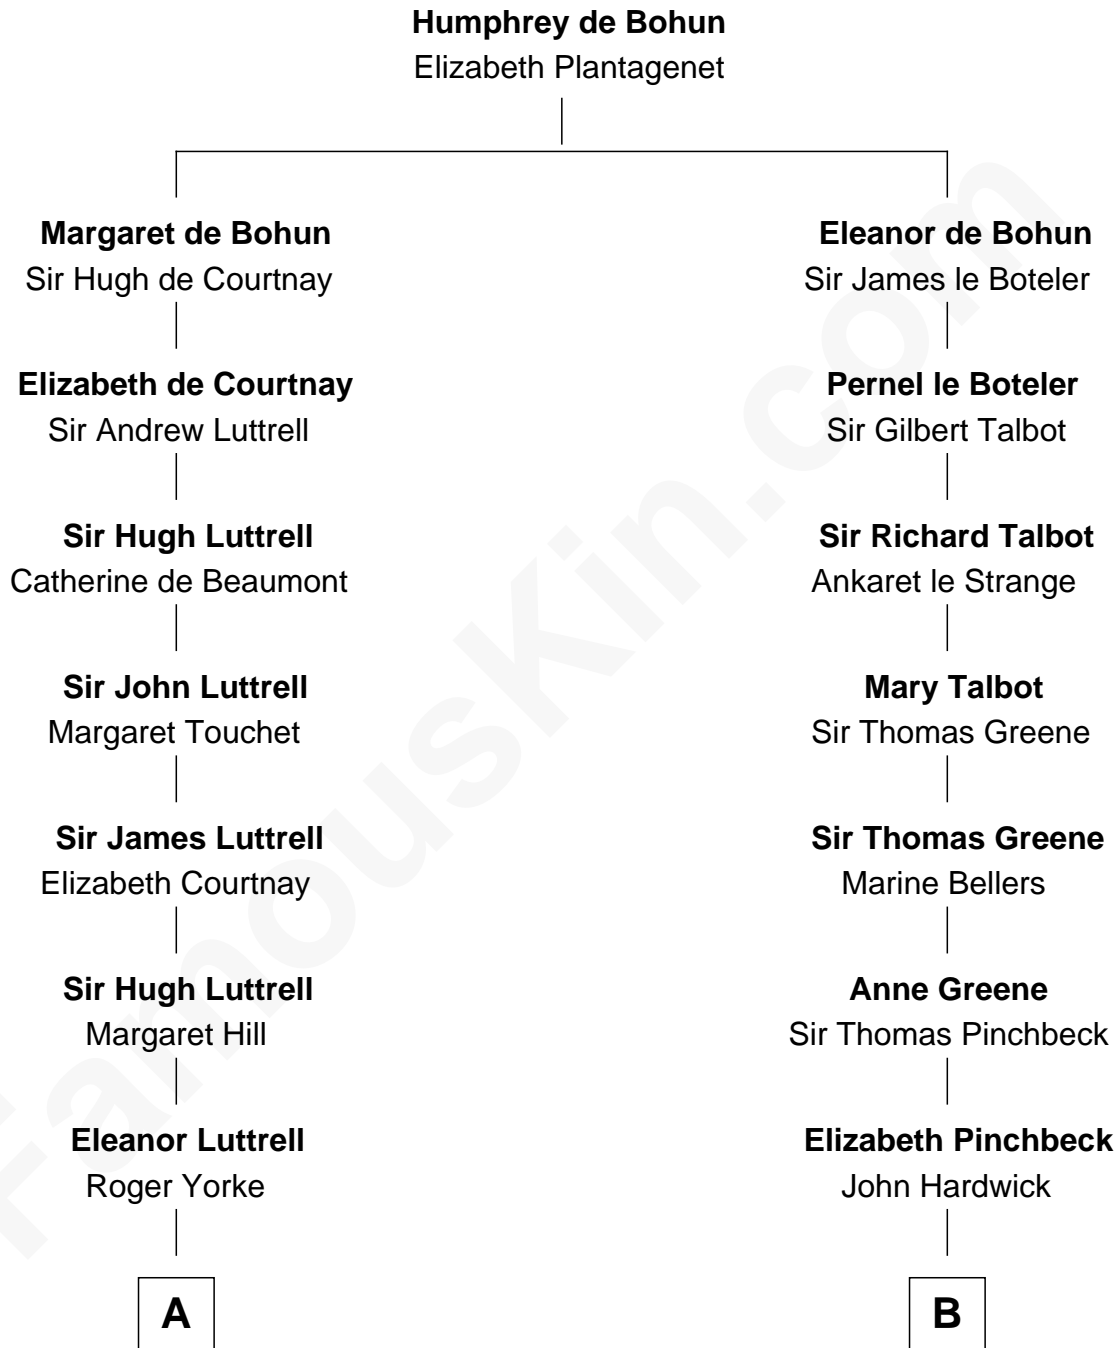

FamousKin.com

Relationship Chart of General William Whipple

Signer of the Declaration of Independence

14th cousin 1 time removed of

Charles Carroll

Signer of the Declaration of Independence

A

Elizabeth Yorke
Edmund Percival

Christian Percival
Richard Lowle

Percival Lowell
Rebecca - - - - -

Joanna Lowell
John Oliver

Mary Oliver
Col. Samuel Appleton

Joanna Appleton
Matthew Whipple

William Whipple
Mary Cutts

General William Whipple
Signer of Declaration of Independence