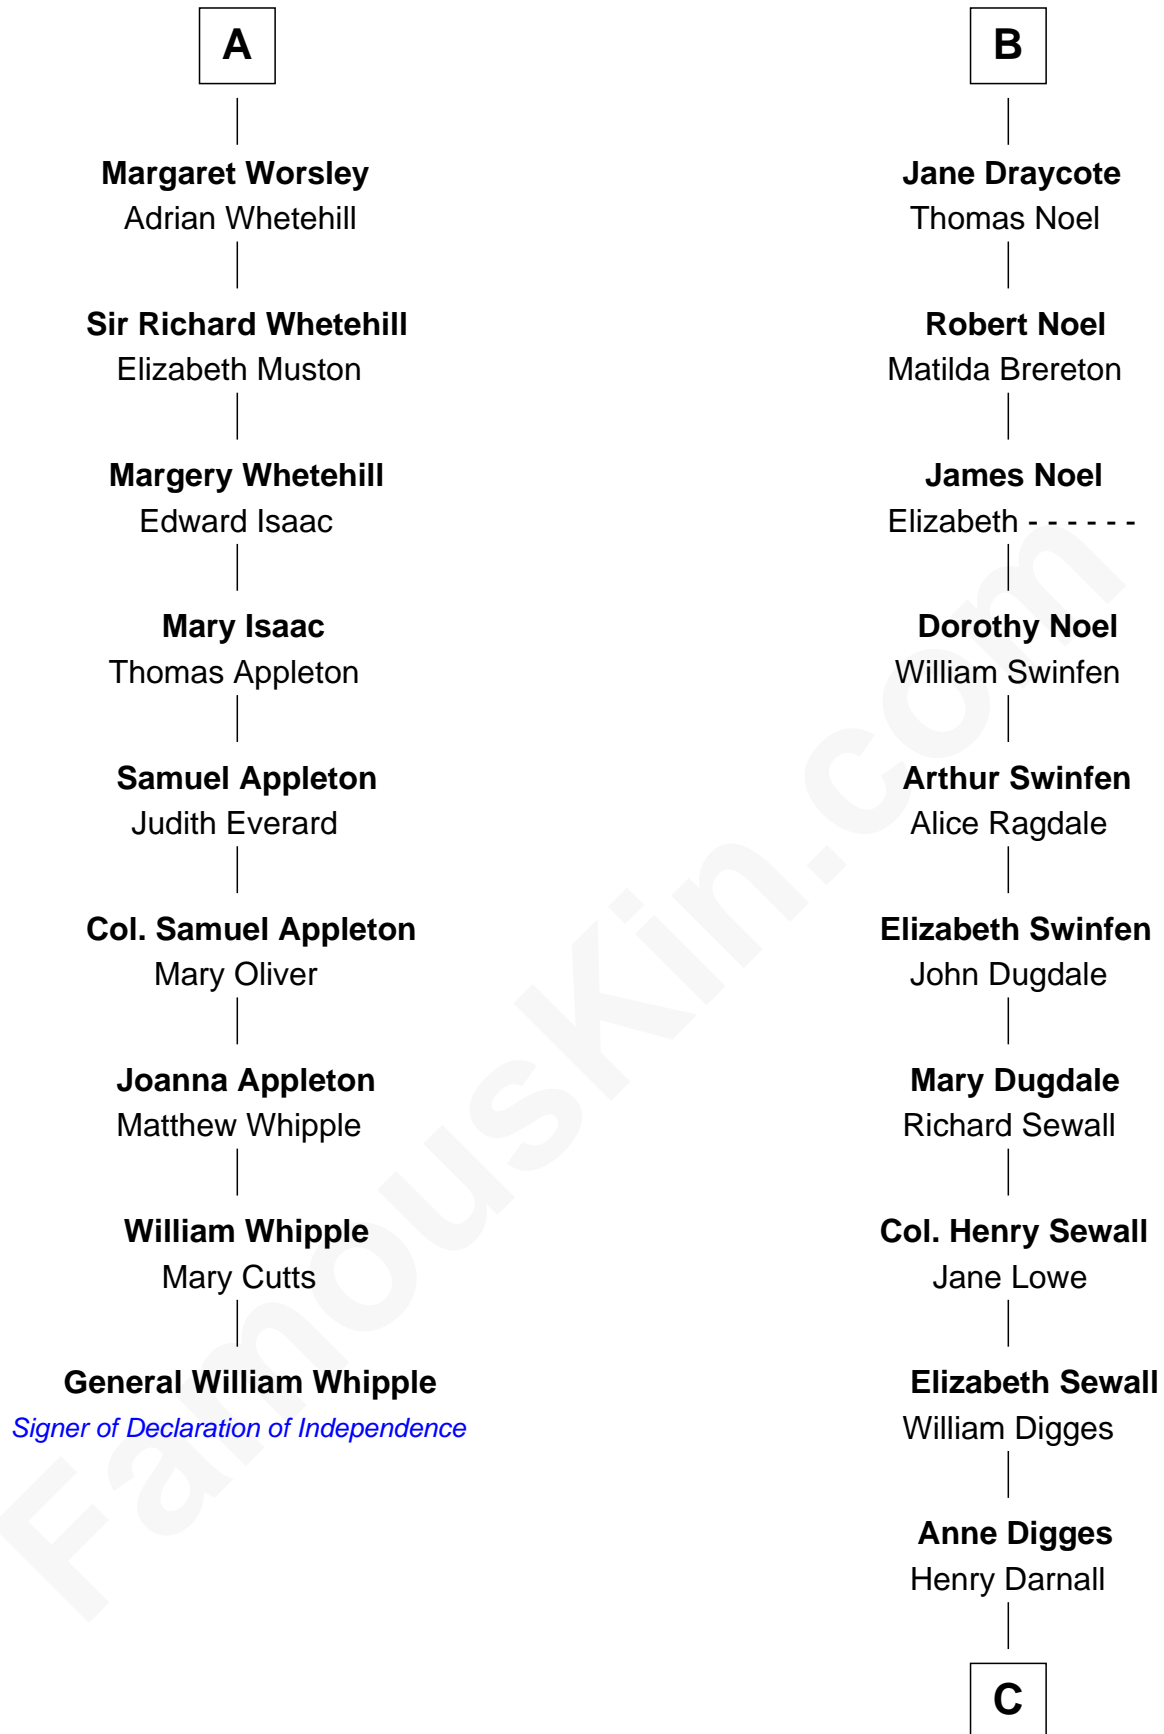

FamousKin.com

Relationship Chart of General William Whipple

Signer of the Declaration of Independence

15th cousin 3 times removed of

Daniel Carroll

Signer of the U.S. Constitution

Sir Roger de Somery

Nichole d'Aubenev

C

|
Eleanor Darnall

Daniel Carroll

|
Daniel Carroll

Signer of the U.S. Constitution

FamousKin.com