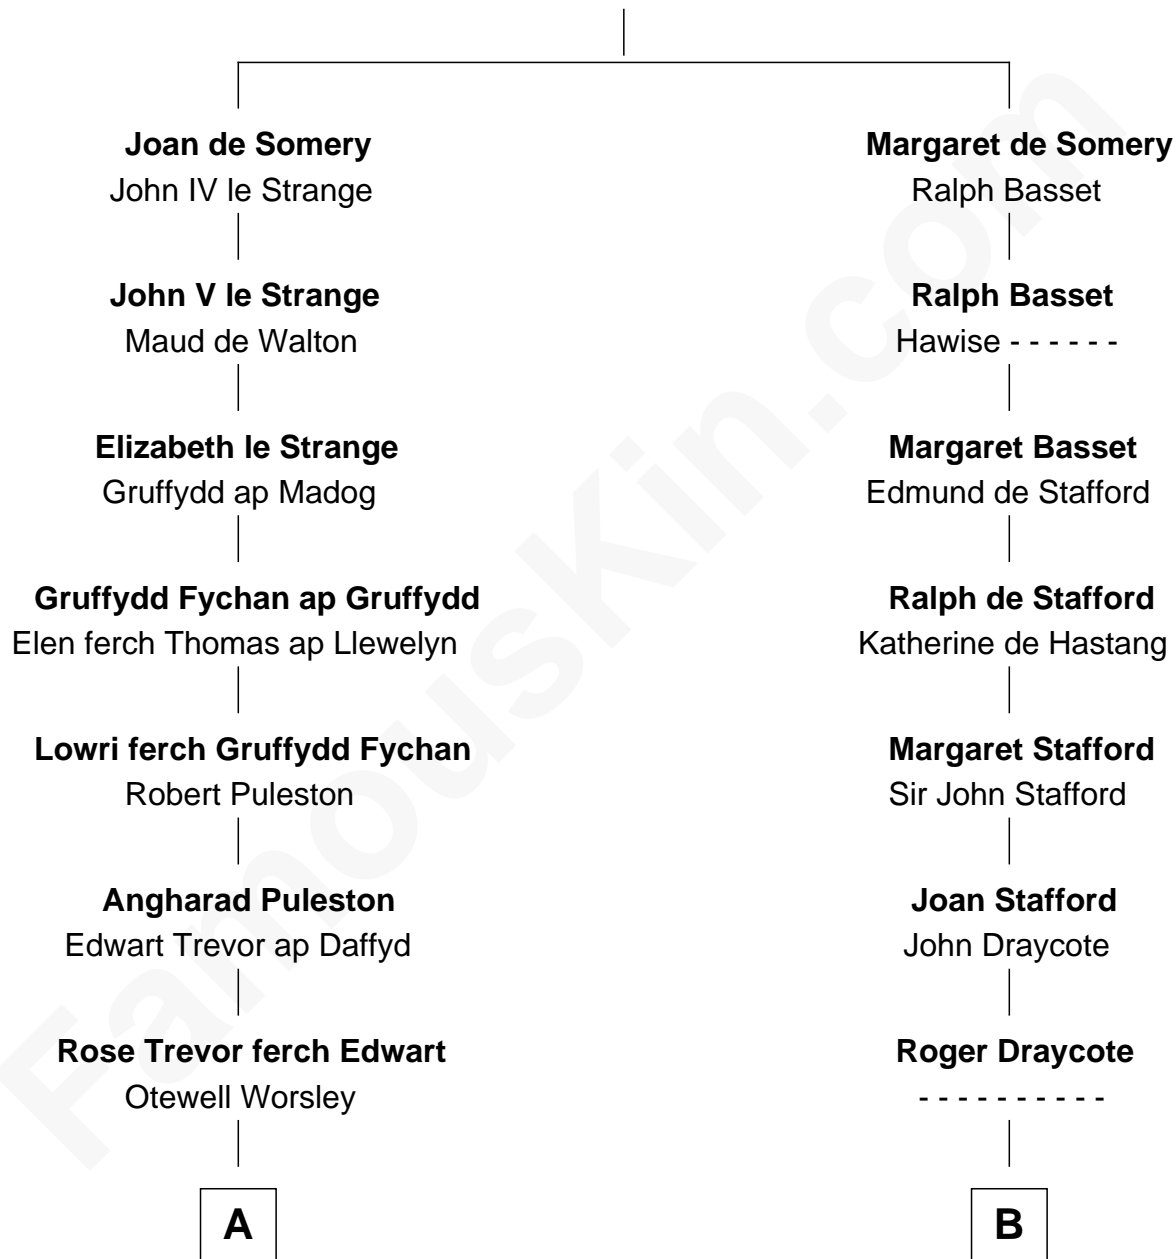

FamousKin.com

Relationship Chart of General William Whipple

Signer of the Declaration of Independence

15th cousin 3 times removed of

Daniel Carroll

Signer of the U.S. Constitution

Sir Roger de Somery

Nichole d'Aubenev

C

|
Eleanor Darnall

Daniel Carroll

|
Daniel Carroll

Signer of the U.S. Constitution

FamousKin.com