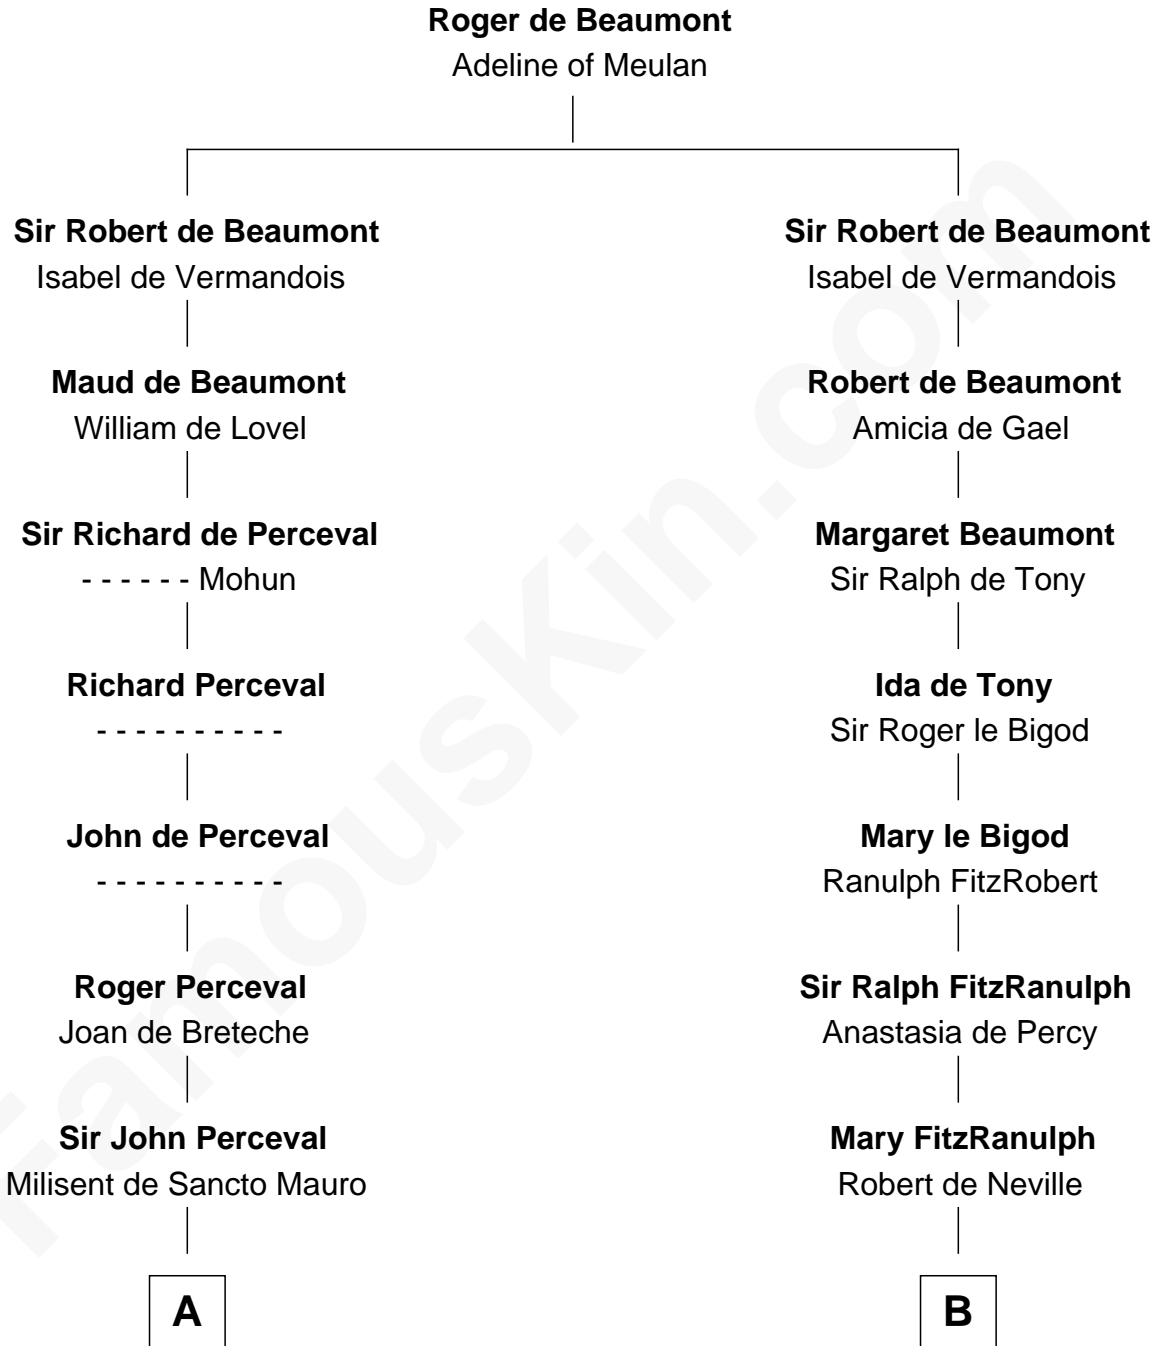

## Relationship Chart of

### General William Whipple

*Signer of the Declaration of Independence*

20th cousin 1 time removed of

**Daniel Carroll**

*Signer of the U.S. Constitution*

**C**

**Mary Oliver**  
Col. Samuel Appleton

**Joanna Appleton**  
Matthew Whipple