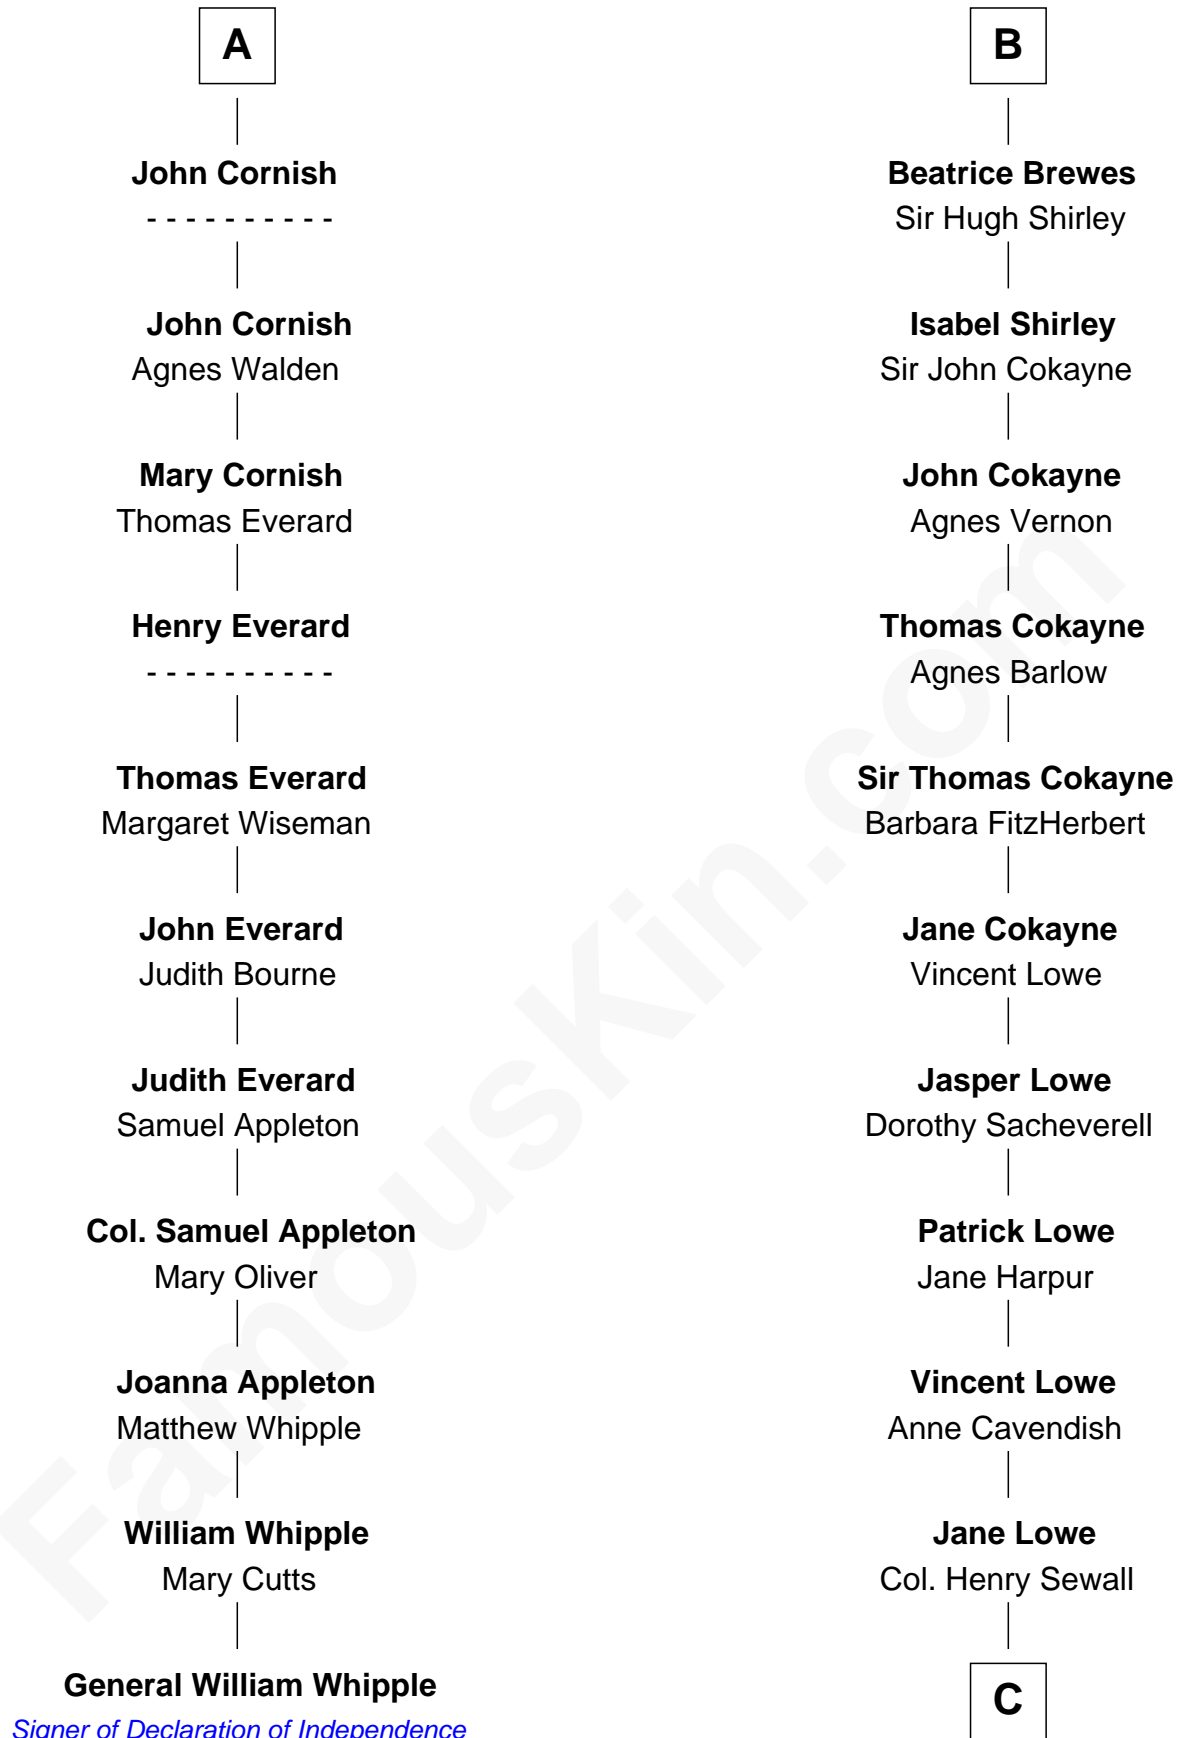

## Relationship Chart of

### General William Whipple

*Signer of the Declaration of Independence*

17th cousin 3 times removed of

**Daniel Carroll**

*Signer of the U.S. Constitution*

**C**

—  
**Elizabeth Sewall**

William Digges

—  
**Anne Digges**

Henry Darnall

—  
**Eleanor Darnall**

Daniel Carroll

—  
**Daniel Carroll**

*Signer of the U.S. Constitution*