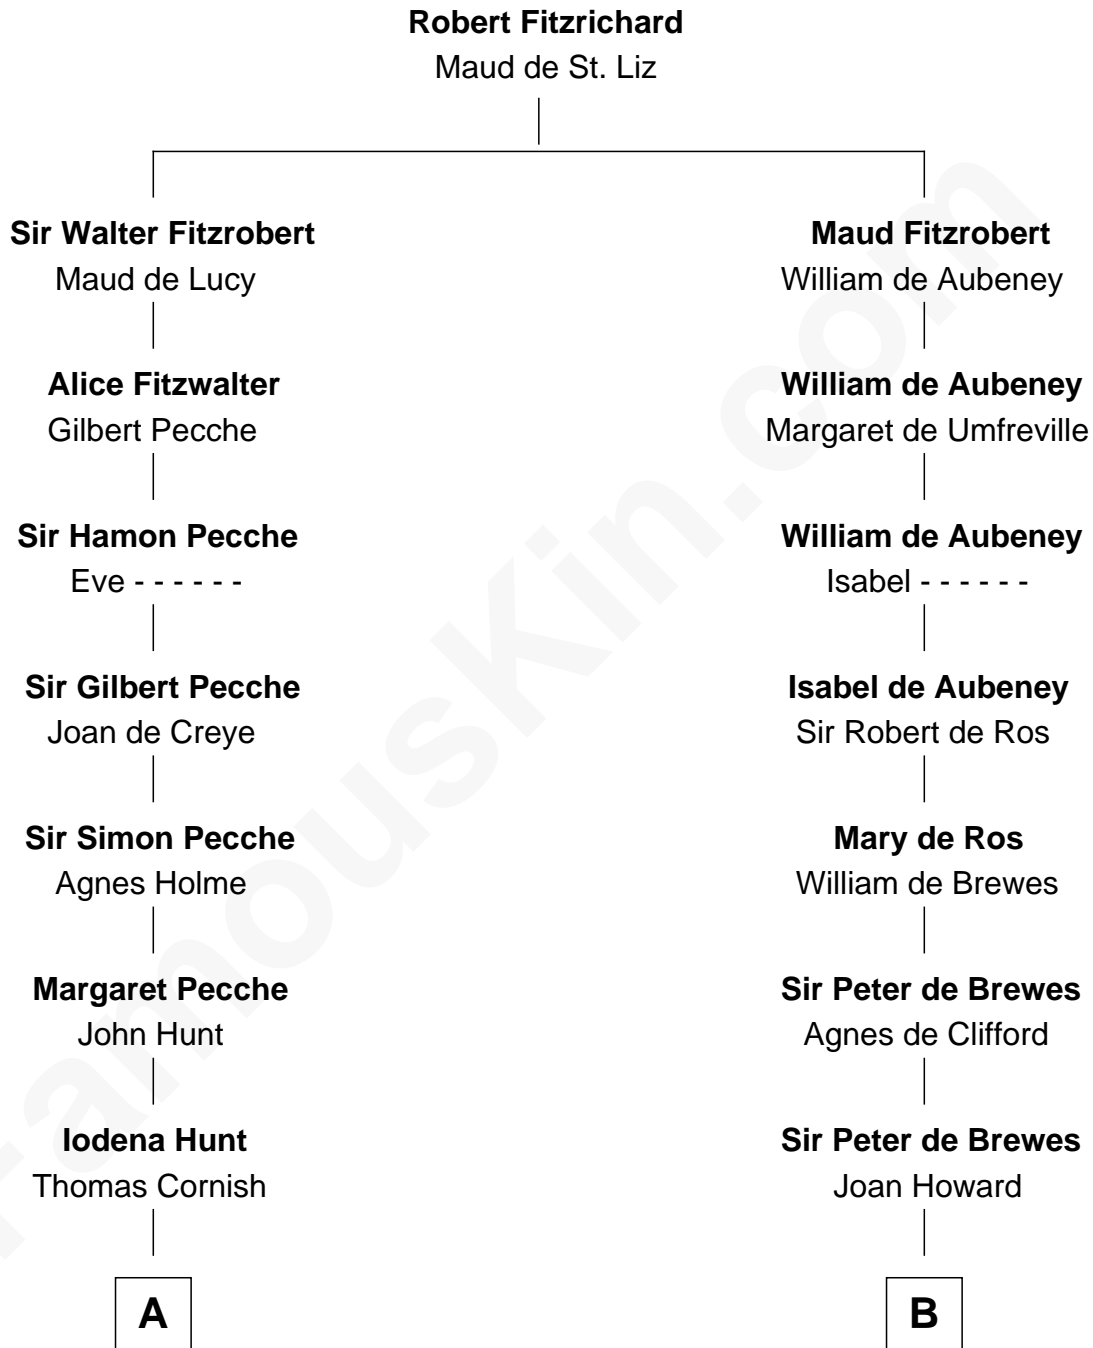

## Relationship Chart of

### General William Whipple

*Signer of the Declaration of Independence*

17th cousin 3 times removed of

**Daniel Carroll**

*Signer of the U.S. Constitution*

**C**

—  
**Elizabeth Sewall**

William Digges