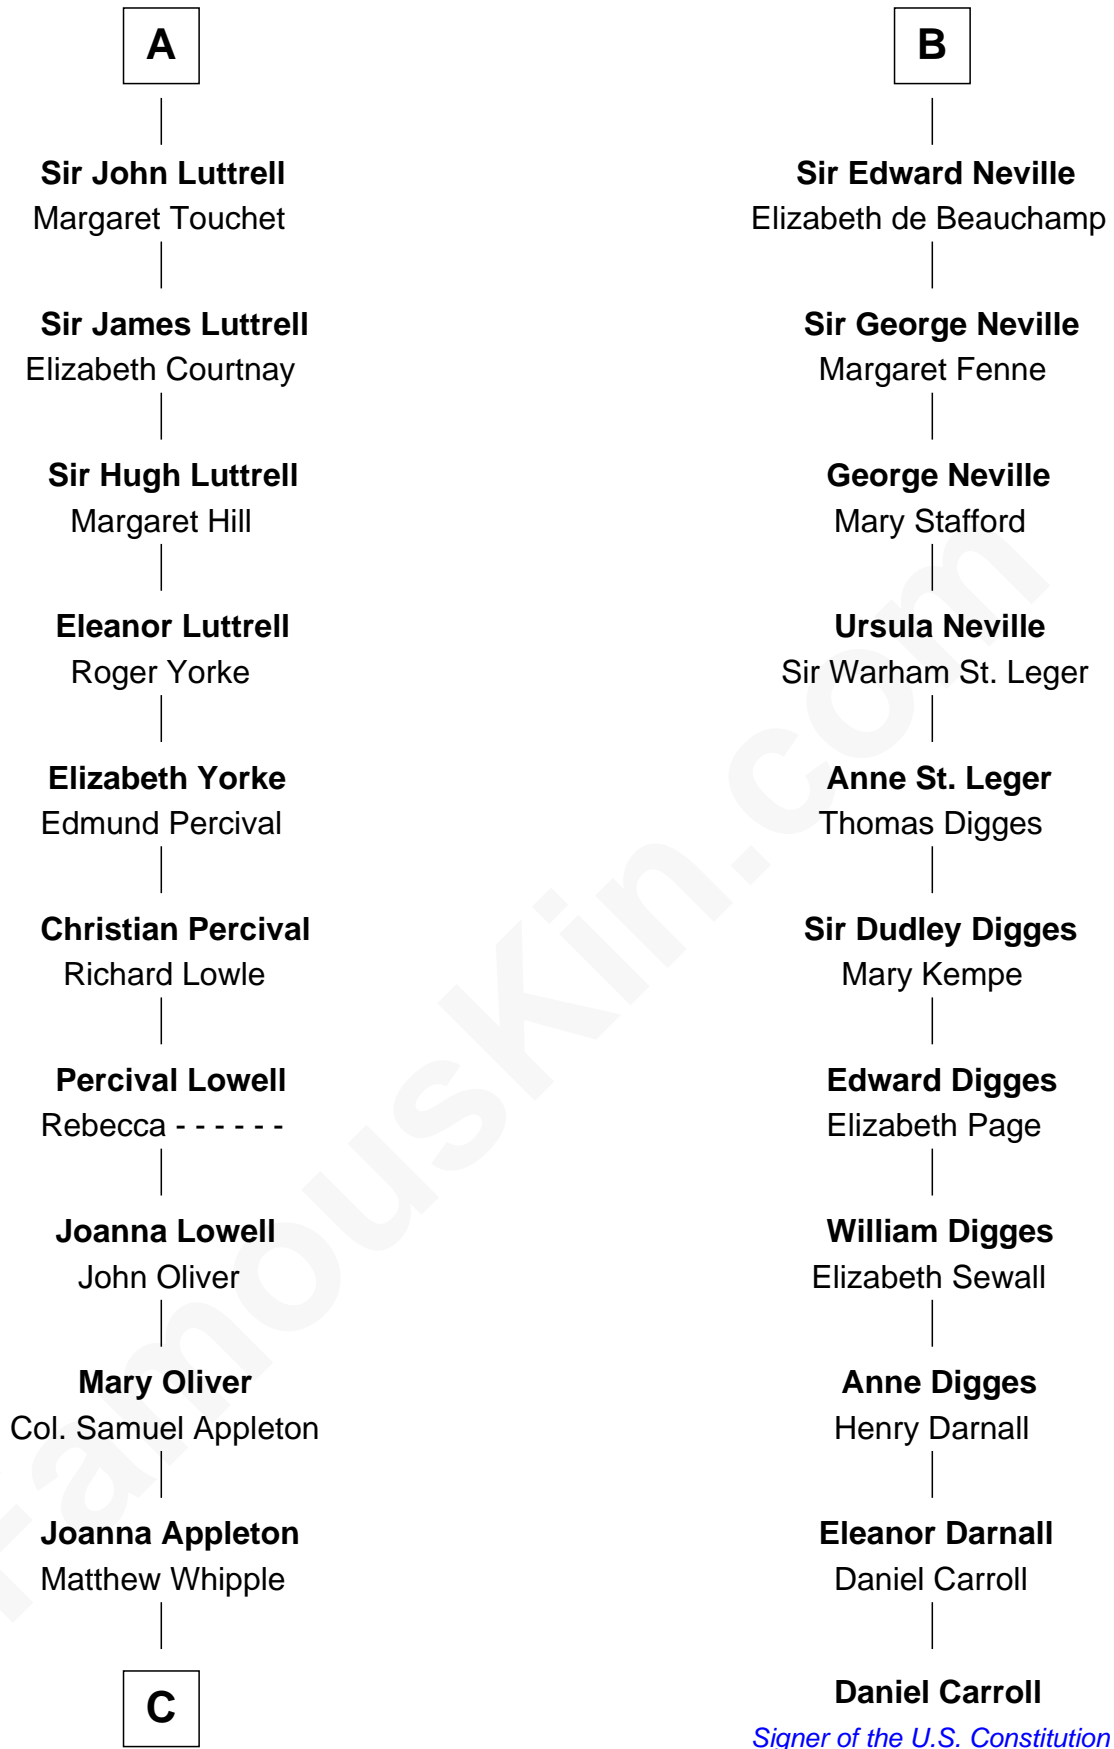

## Relationship Chart of

### General William Whipple

*Signer of the Declaration of Independence*

17th cousin 1 time removed of

**Daniel Carroll**

*Signer of the U.S. Constitution*

**C**

William Whipple

Mary Cutts