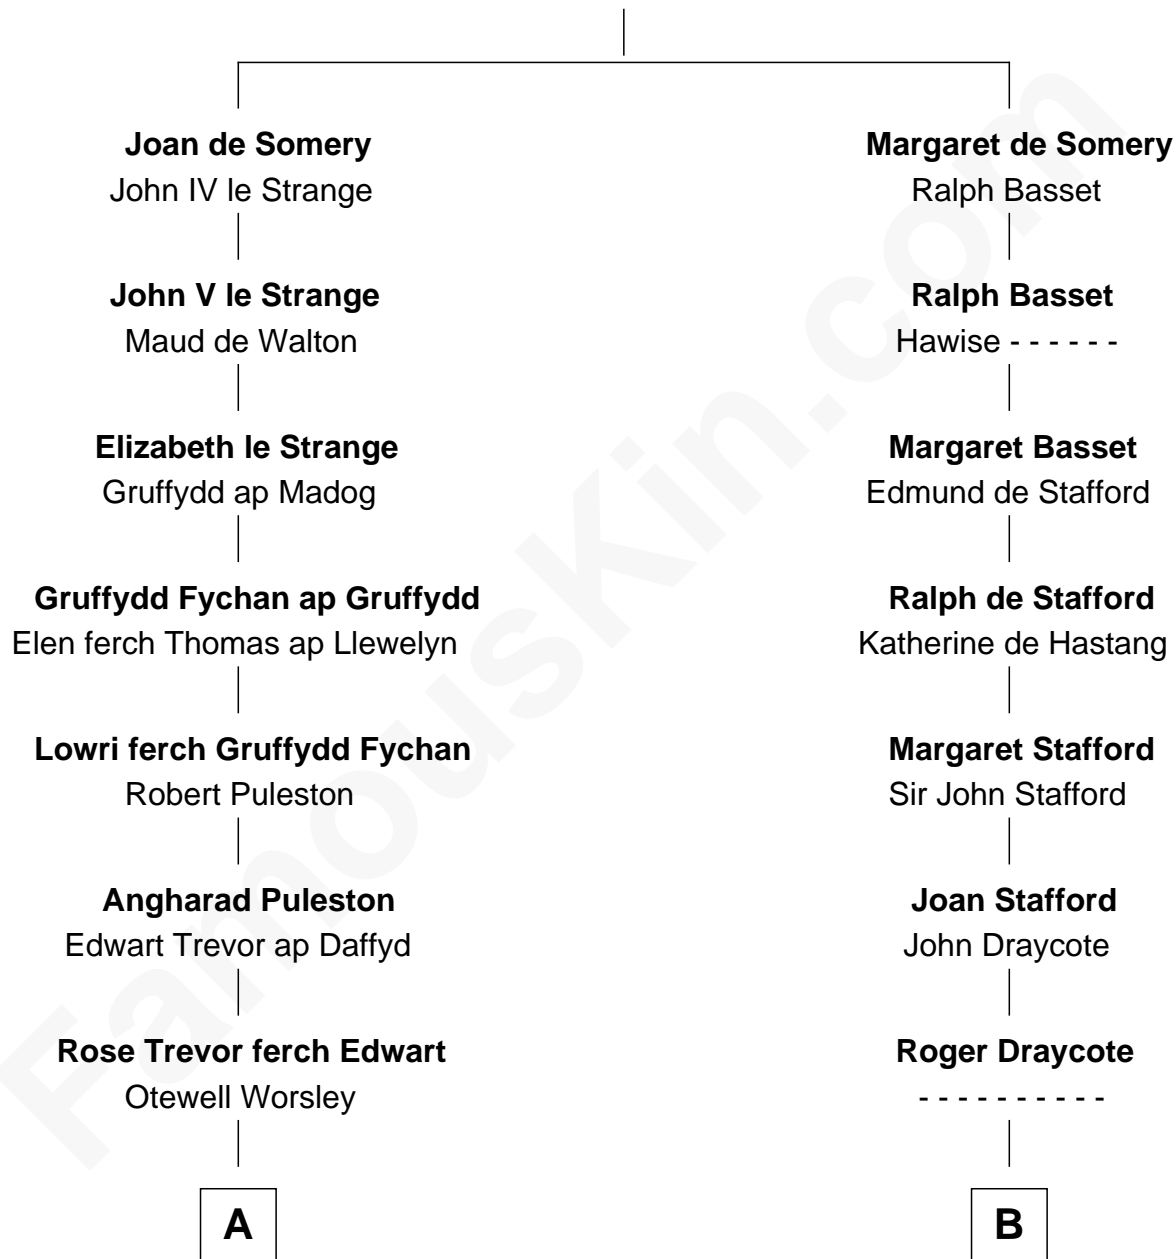

FamousKin.com

Relationship Chart of

General William Whipple

Signer of the Declaration of Independence

15th cousin 3 times removed of

John Carroll

Founder of Georgetown University

Sir Roger de Somery

Nichole d'Aubenev

C

|
Eleanor Darnall

Daniel Carroll

|
John Carroll

Founder, Georgetown University

FamousKin.com