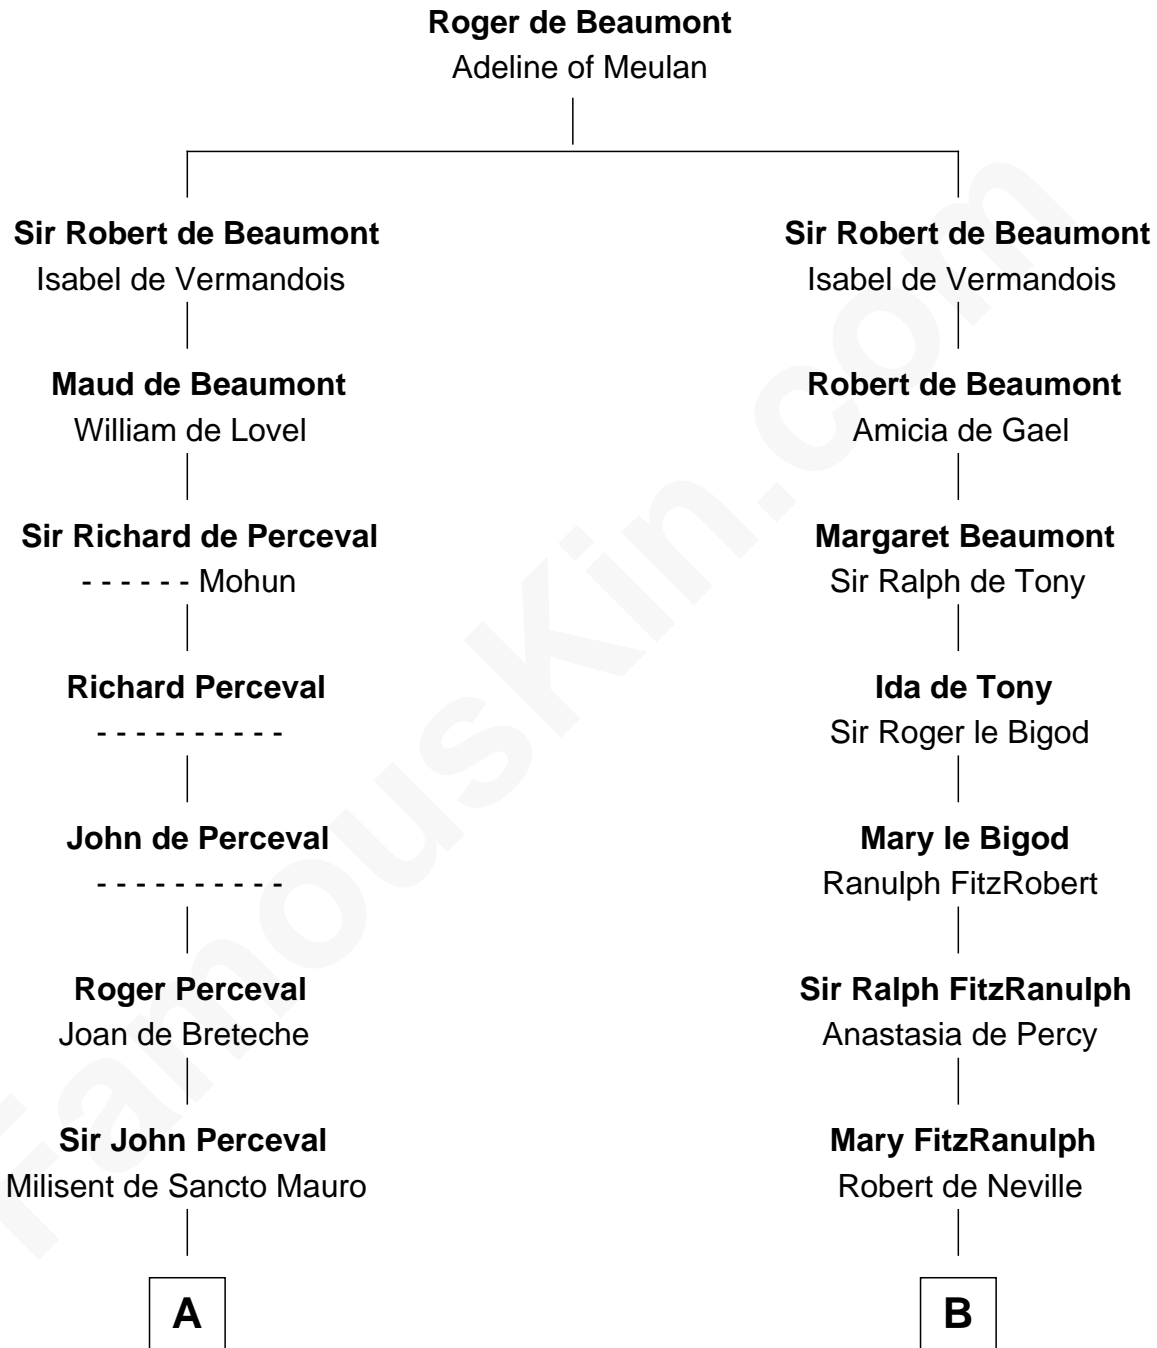

FamousKin.com

Relationship Chart of

General William Whipple

Signer of the Declaration of Independence

20th cousin 1 time removed of

John Carroll

Founder of Georgetown University

C

Mary Oliver
Col. Samuel Appleton

Joanna Appleton
Matthew Whipple

William Whipple
Mary Cutts

General William Whipple
Signer of Declaration of Independence

D

Edward Digges
Elizabeth Page

William Digges
Elizabeth Sewall

Anne Digges
Henry Darnall

Eleanor Darnall
Daniel Carroll

John Carroll
Founder, Georgetown University