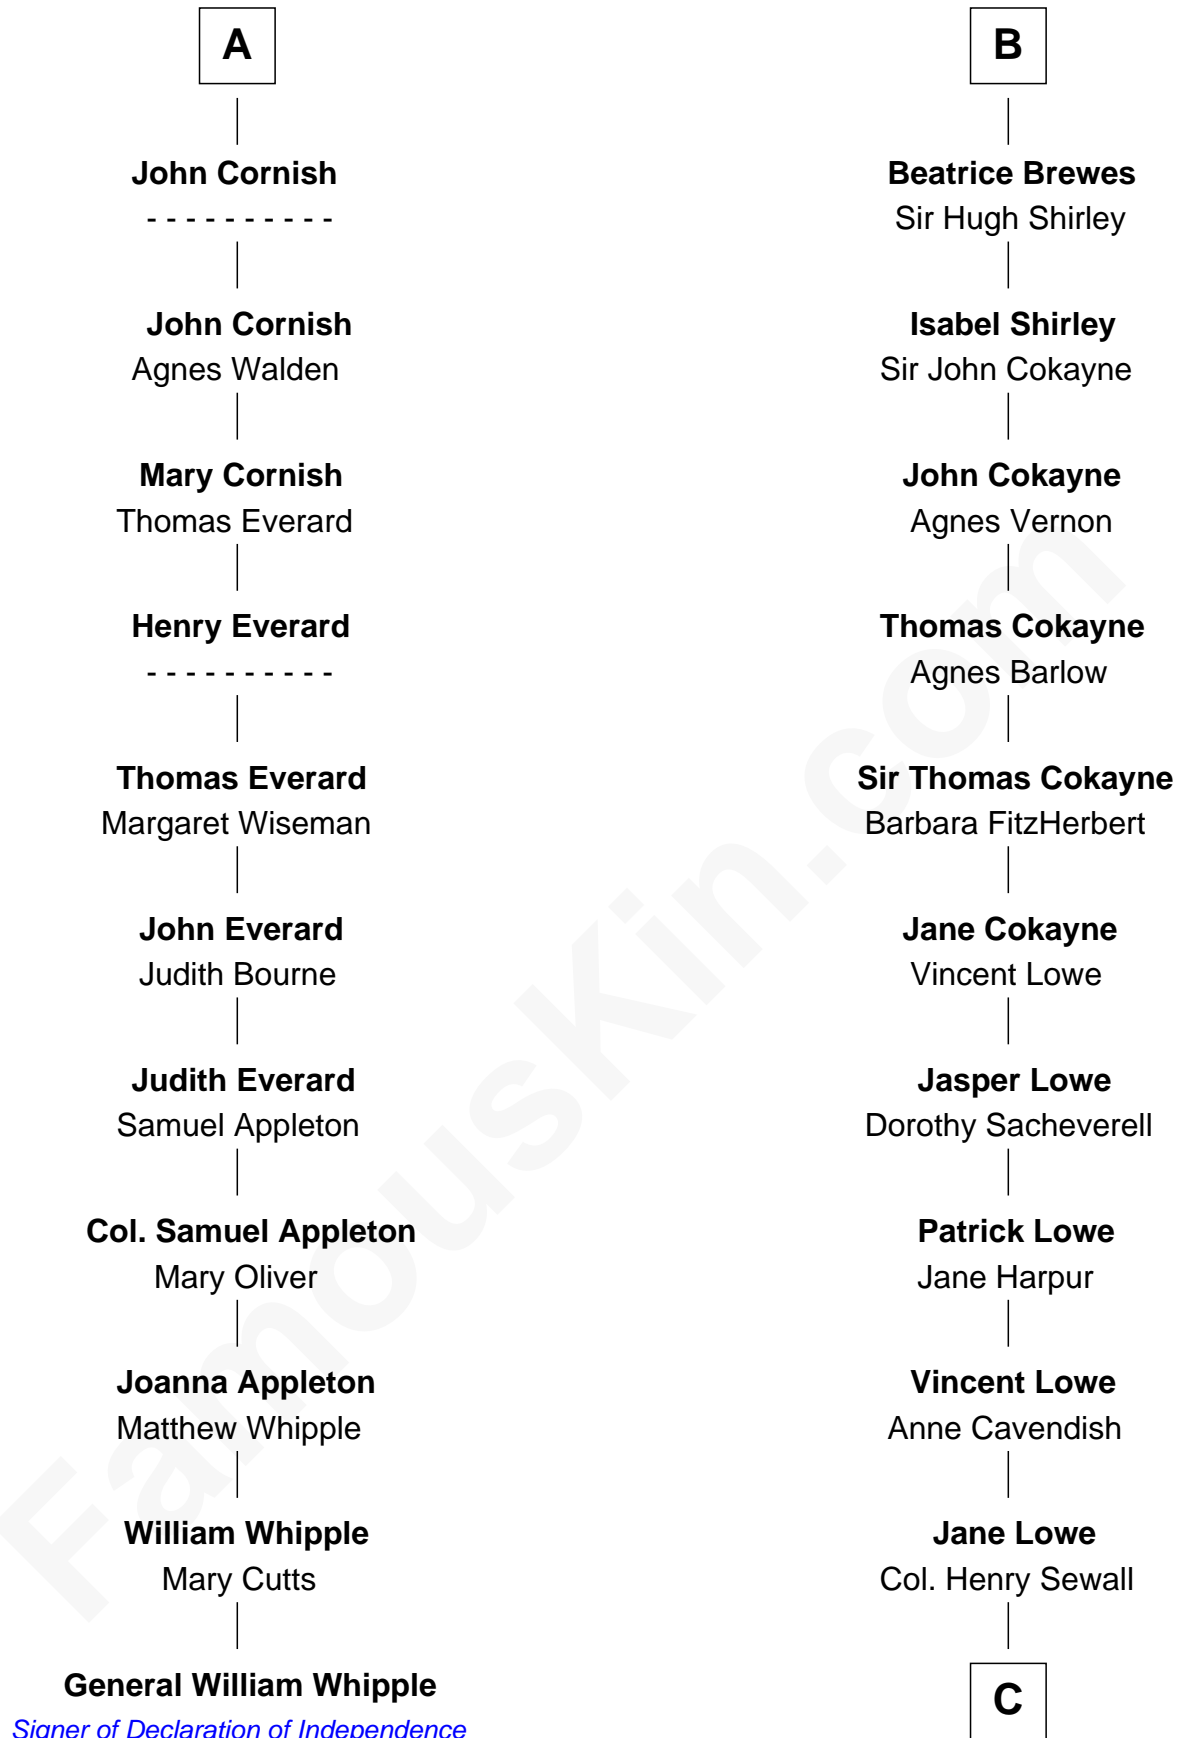

FamousKin.com

Relationship Chart of General William Whipple

Signer of the Declaration of Independence

17th cousin 3 times removed of

John Carroll

Founder of Georgetown University

C

—
Elizabeth Sewall

William Digges

—
Anne Digges

Henry Darnall

—
Eleanor Darnall

Daniel Carroll

—
John Carroll

Founder, Georgetown University

FamousKin.com