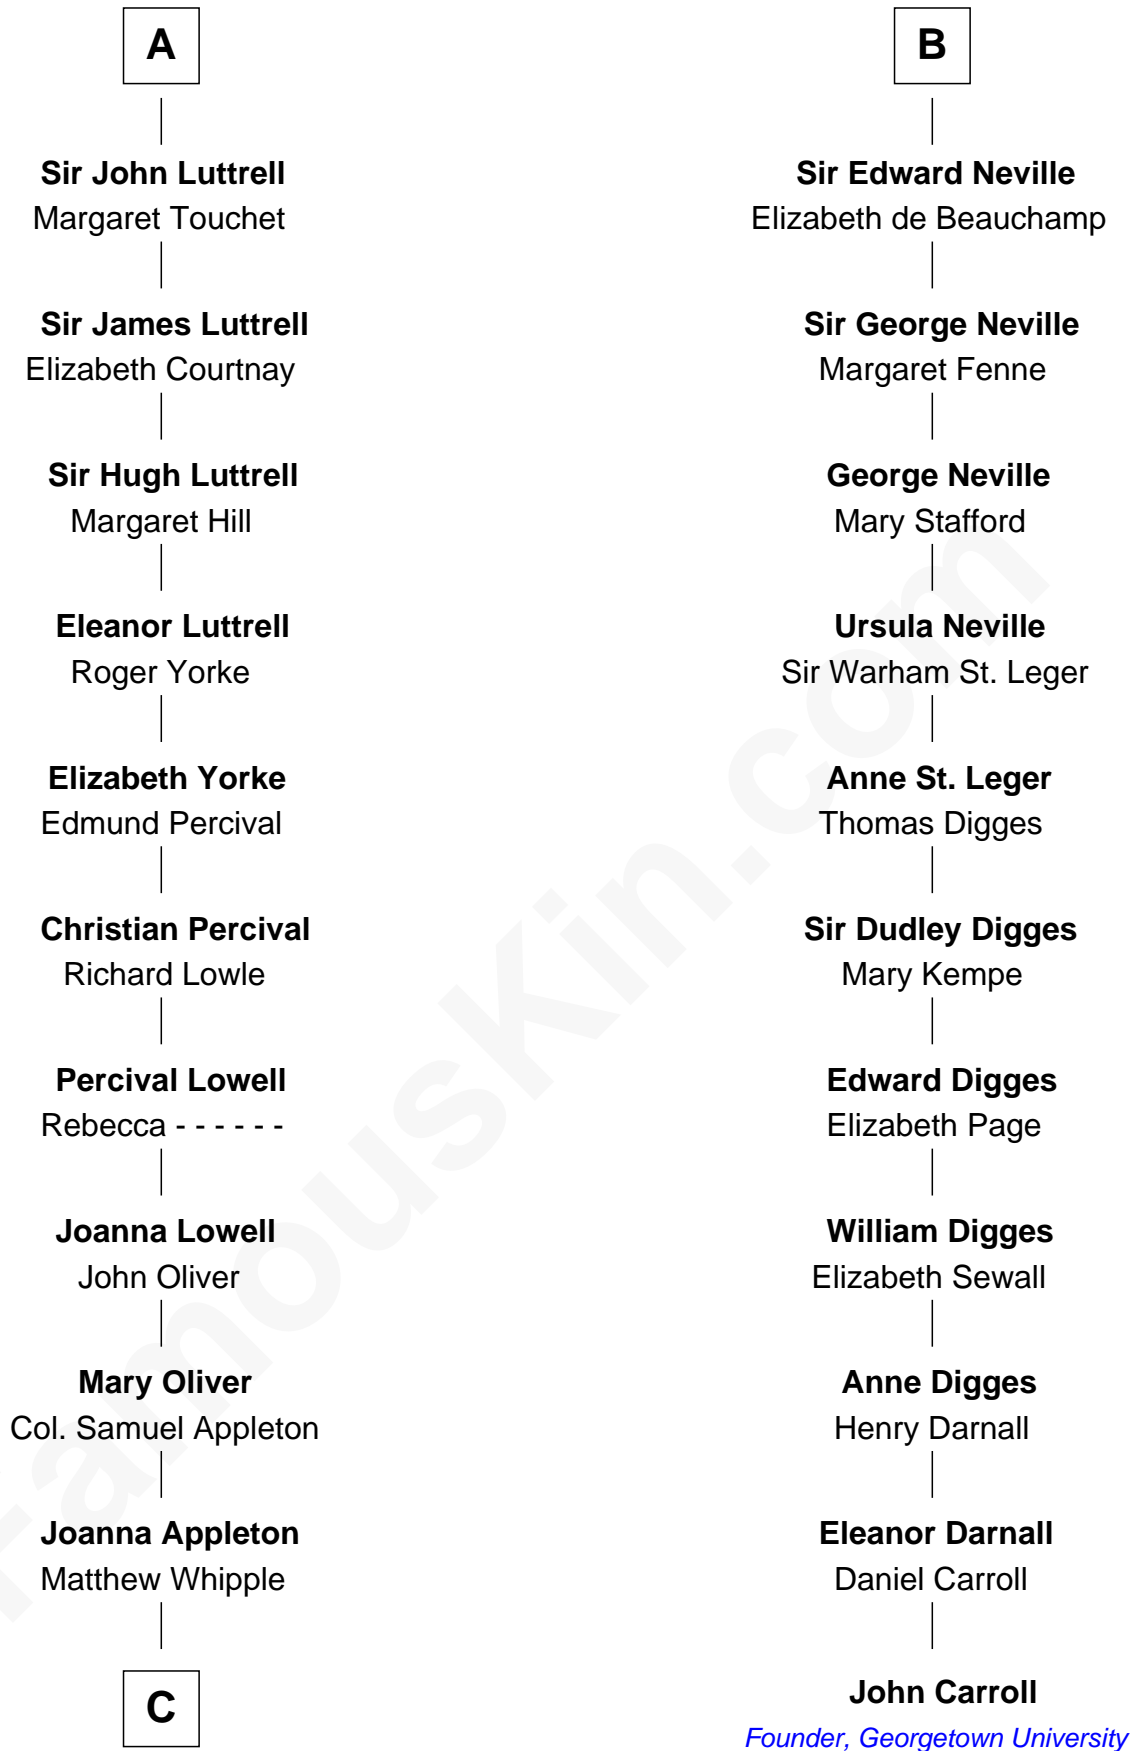

FamousKin.com

Relationship Chart of

General William Whipple

Signer of the Declaration of Independence

17th cousin 1 time removed of

John Carroll

Founder of Georgetown University

C

William Whipple

Mary Cutts

General William Whipple

Signer of Declaration of Independence

FamousKin.com