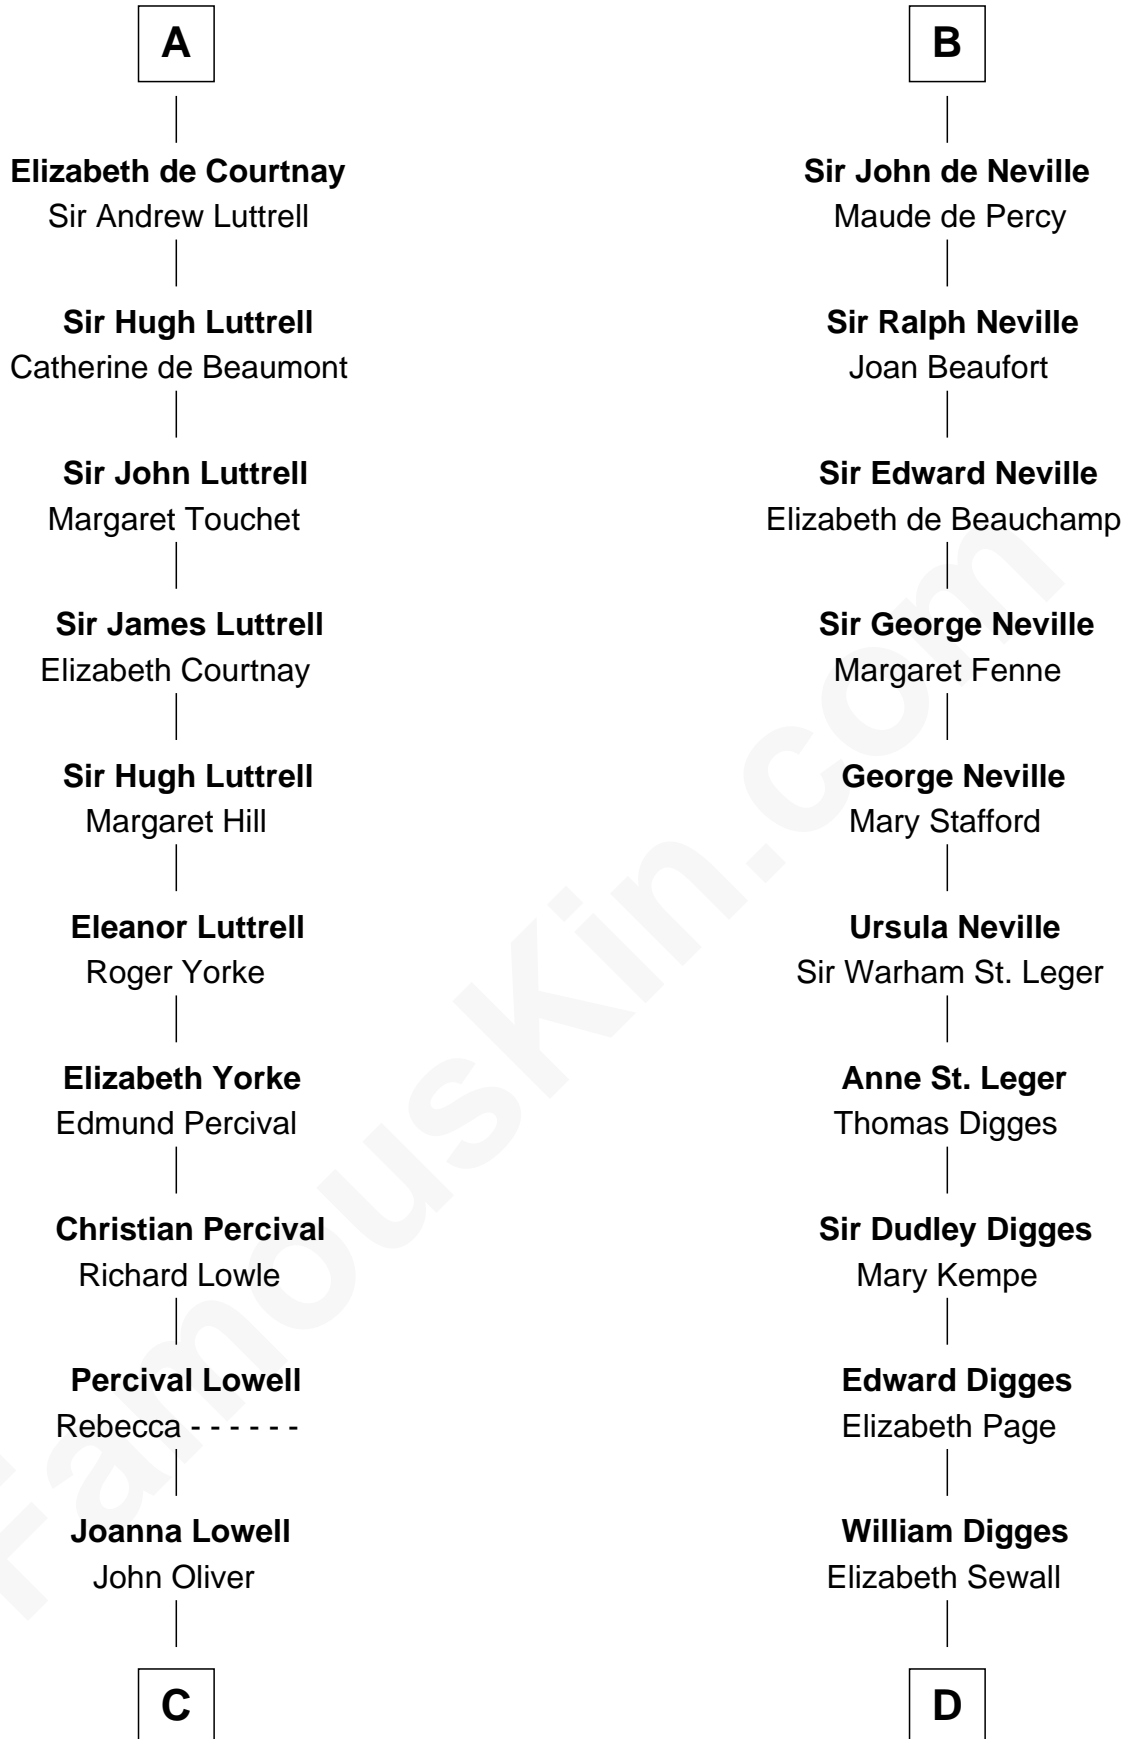

FamousKin.com

Relationship Chart of

General William Whipple

Signer of the Declaration of Independence

19th cousin 1 time removed of

John Carroll

Founder of Georgetown University

C

Mary Oliver
Col. Samuel Appleton

Joanna Appleton
Matthew Whipple

William Whipple
Mary Cutts

General William Whipple
Signer of Declaration of Independence

D

Anne Digges
Henry Darnall

Eleanor Darnall
Daniel Carroll