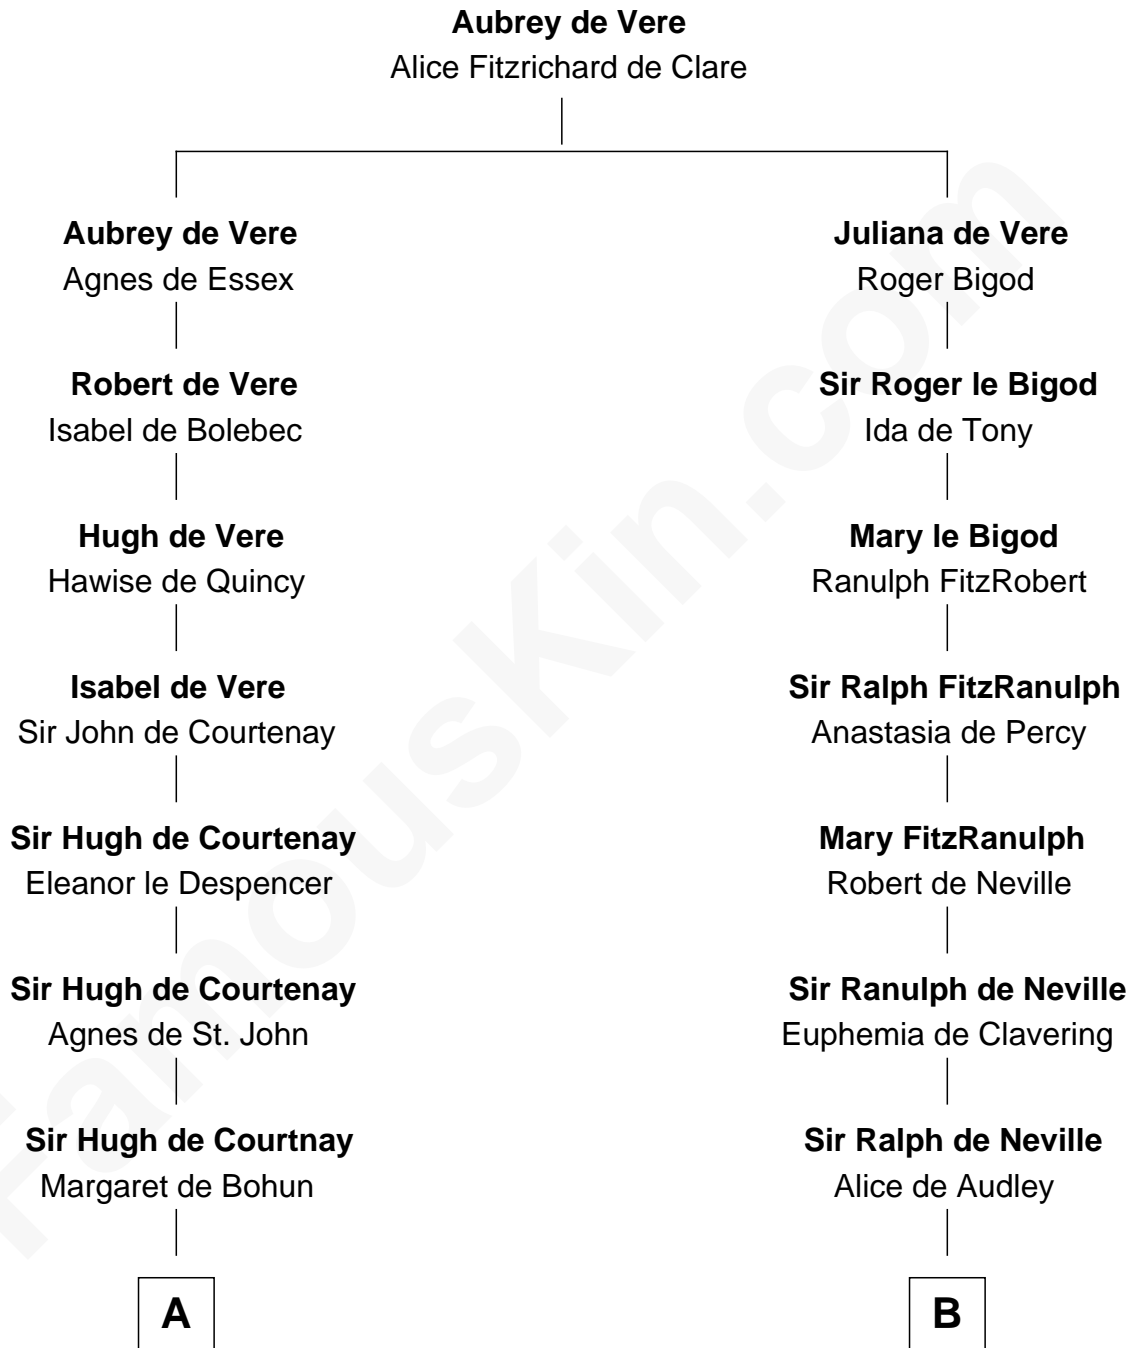

FamousKin.com

Relationship Chart of

General William Whipple

Signer of the Declaration of Independence

19th cousin 1 time removed of

John Carroll

Founder of Georgetown University

C

Mary Oliver
Col. Samuel Appleton

Joanna Appleton
Matthew Whipple

William Whipple
Mary Cutts

General William Whipple
Signer of Declaration of Independence

D

Anne Digges
Henry Darnall

Eleanor Darnall
Daniel Carroll