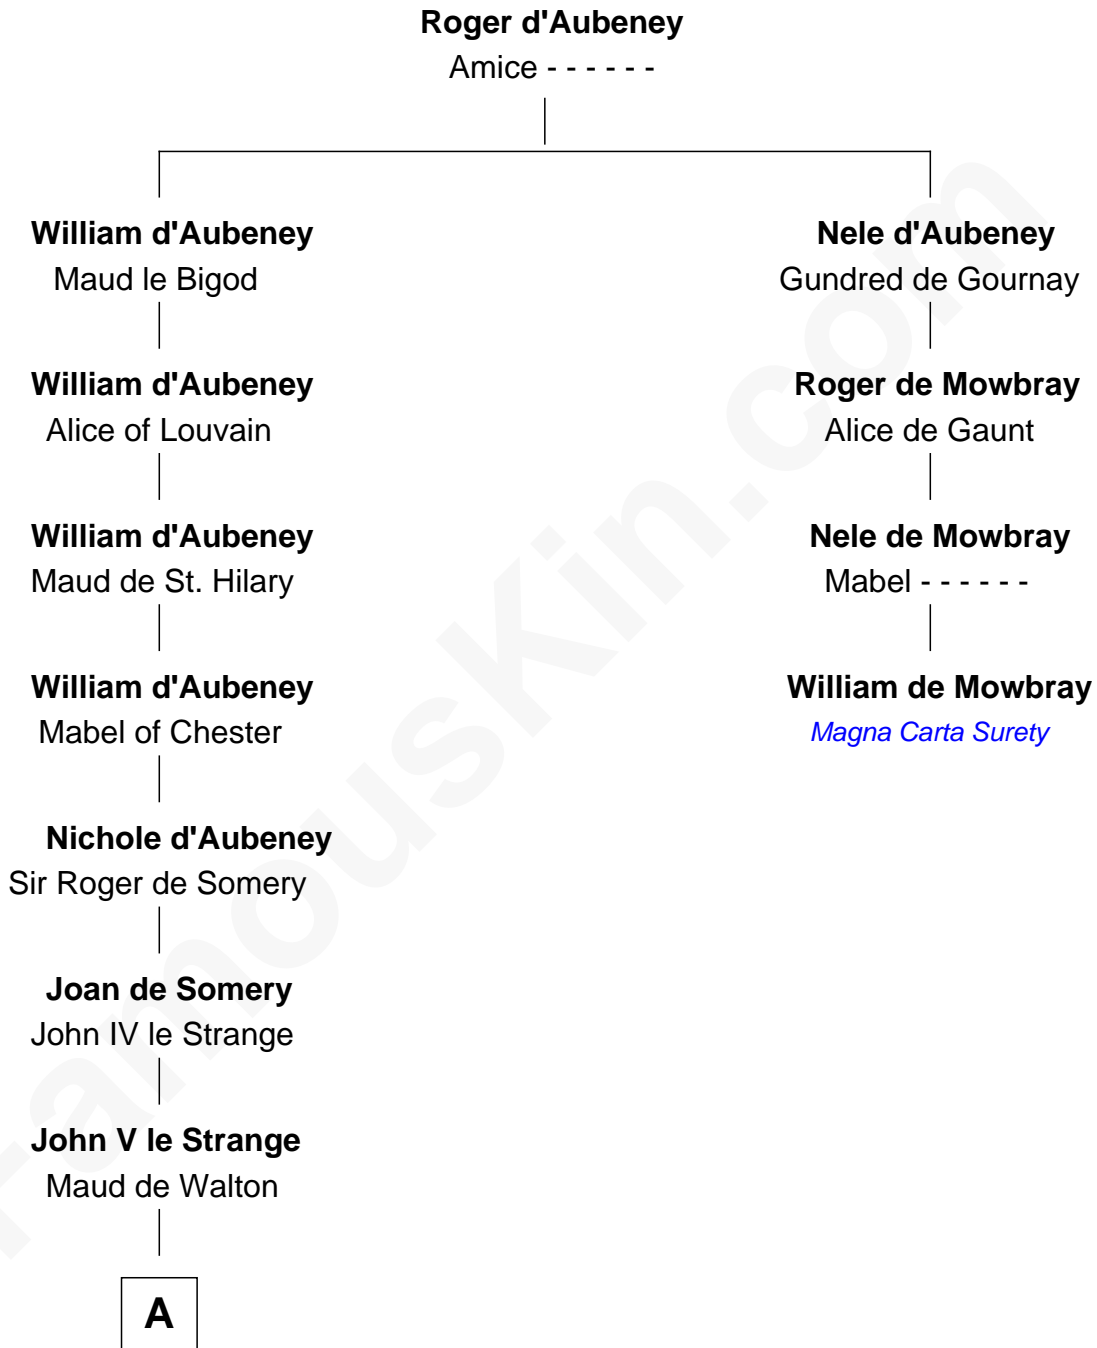

FamousKin.com

Relationship Chart of

General William Whipple

Signer of the Declaration of Independence

3rd cousin 17 times removed of

William de Mowbray
Magna Carta Surety

A

Elizabeth le Strange

Gruffydd ap Madog

Gruffydd Fychan ap Gruffydd

Elen ferch Thomas ap Llewelyn

Lowri ferch Gruffydd Fychan

Robert Puleston

Angharad Puleston

Edwart Trevor ap Daffyd

Rose Trevor ferch Edwart