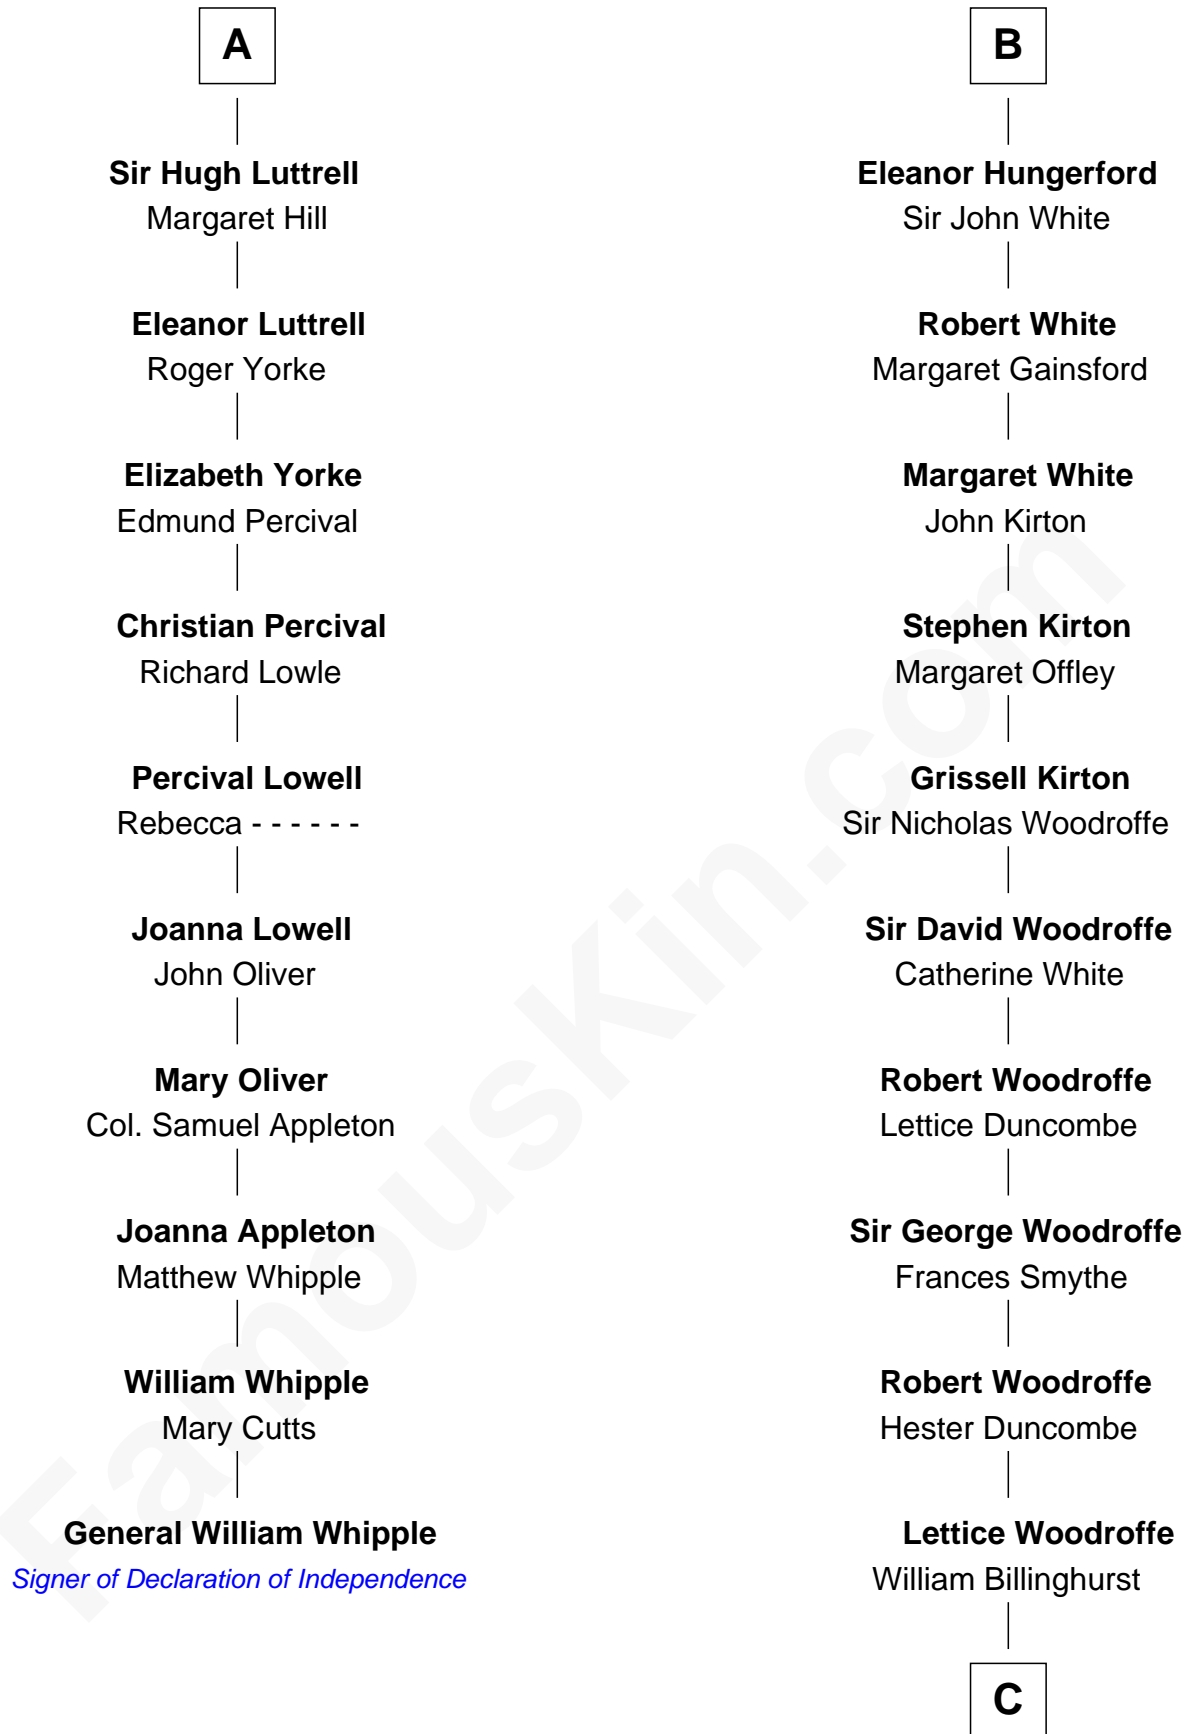

FamousKin.com

Relationship Chart of

General William Whipple

Signer of the Declaration of Independence

16th cousin 4 times removed of

Guillermo Billinghurst

31st President of Peru

C

Rev. William Billinghurst

Catharine Bellas

Robert Billinghurst

Maria Francisca Agrelo

Guillermo Eugenio Billinghurst

Belisaria Angulo

Guillermo Billinghurst

31st President of Peru