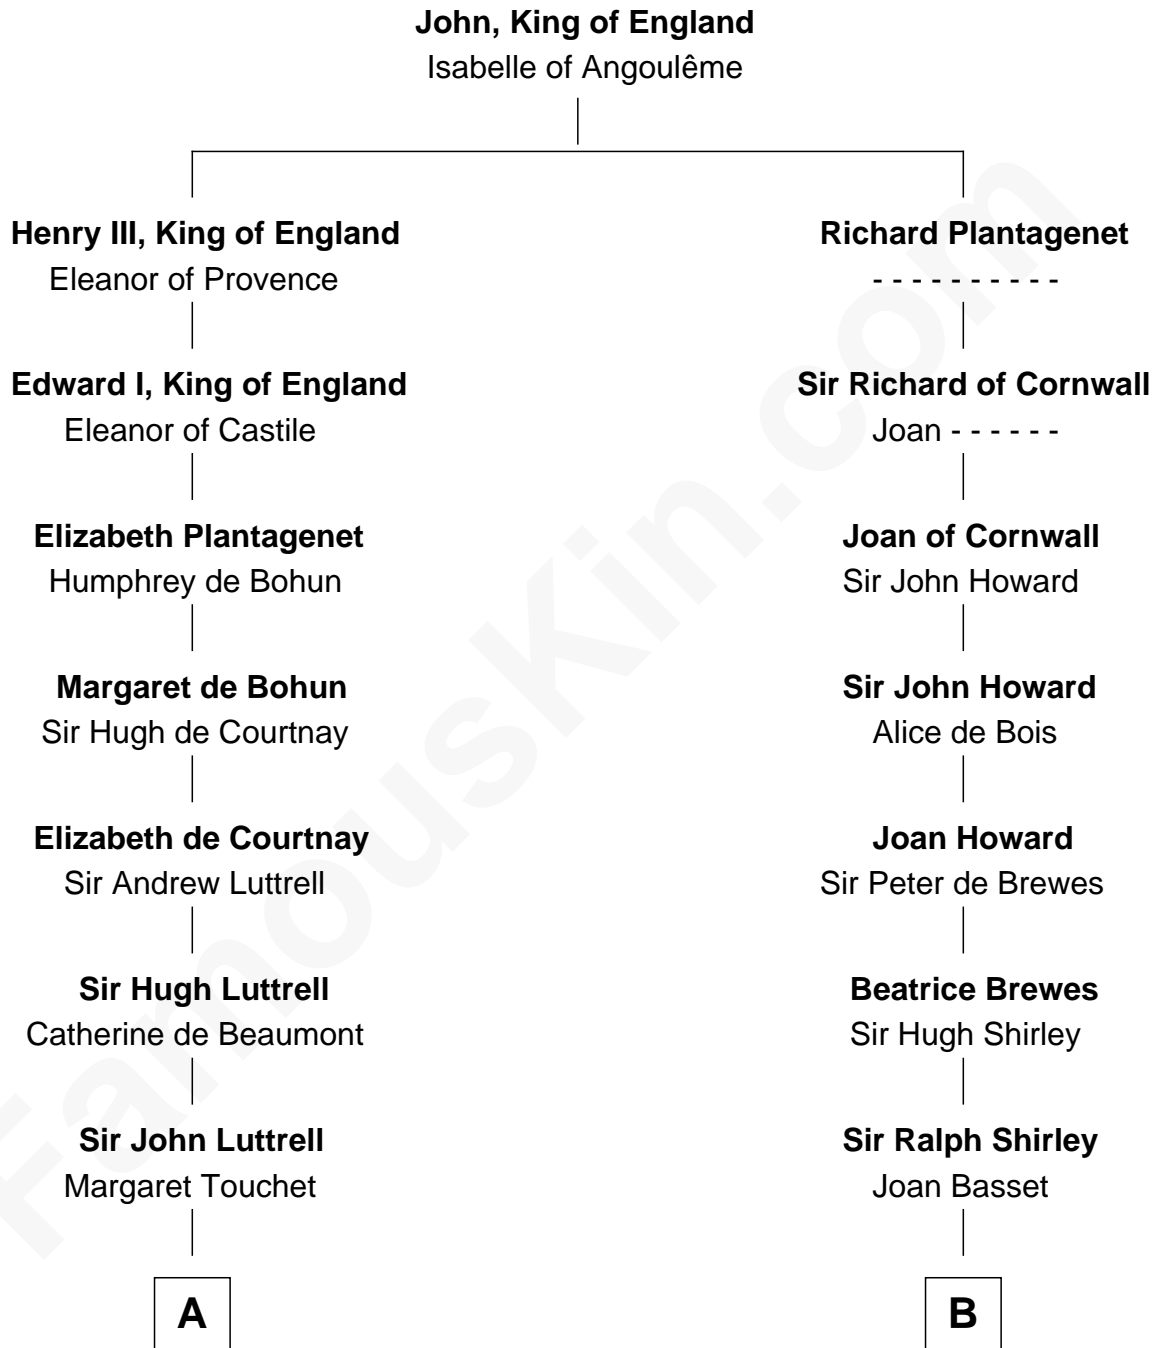

FamousKin.com

Relationship Chart of

General William Whipple

Signer of the Declaration of Independence

17th cousin 3 times removed of

Eugene Foss

45th Governor of Massachusetts

C

—
Susanna Hallett
Col. Heman Bangs

—
Amanda Bangs
Samuel Bartlett Foss

—
George Edmund Foss
Marcia Cordelia Noble

—
Eugene Foss
45th Governor of Massachusetts

FamousKin.com