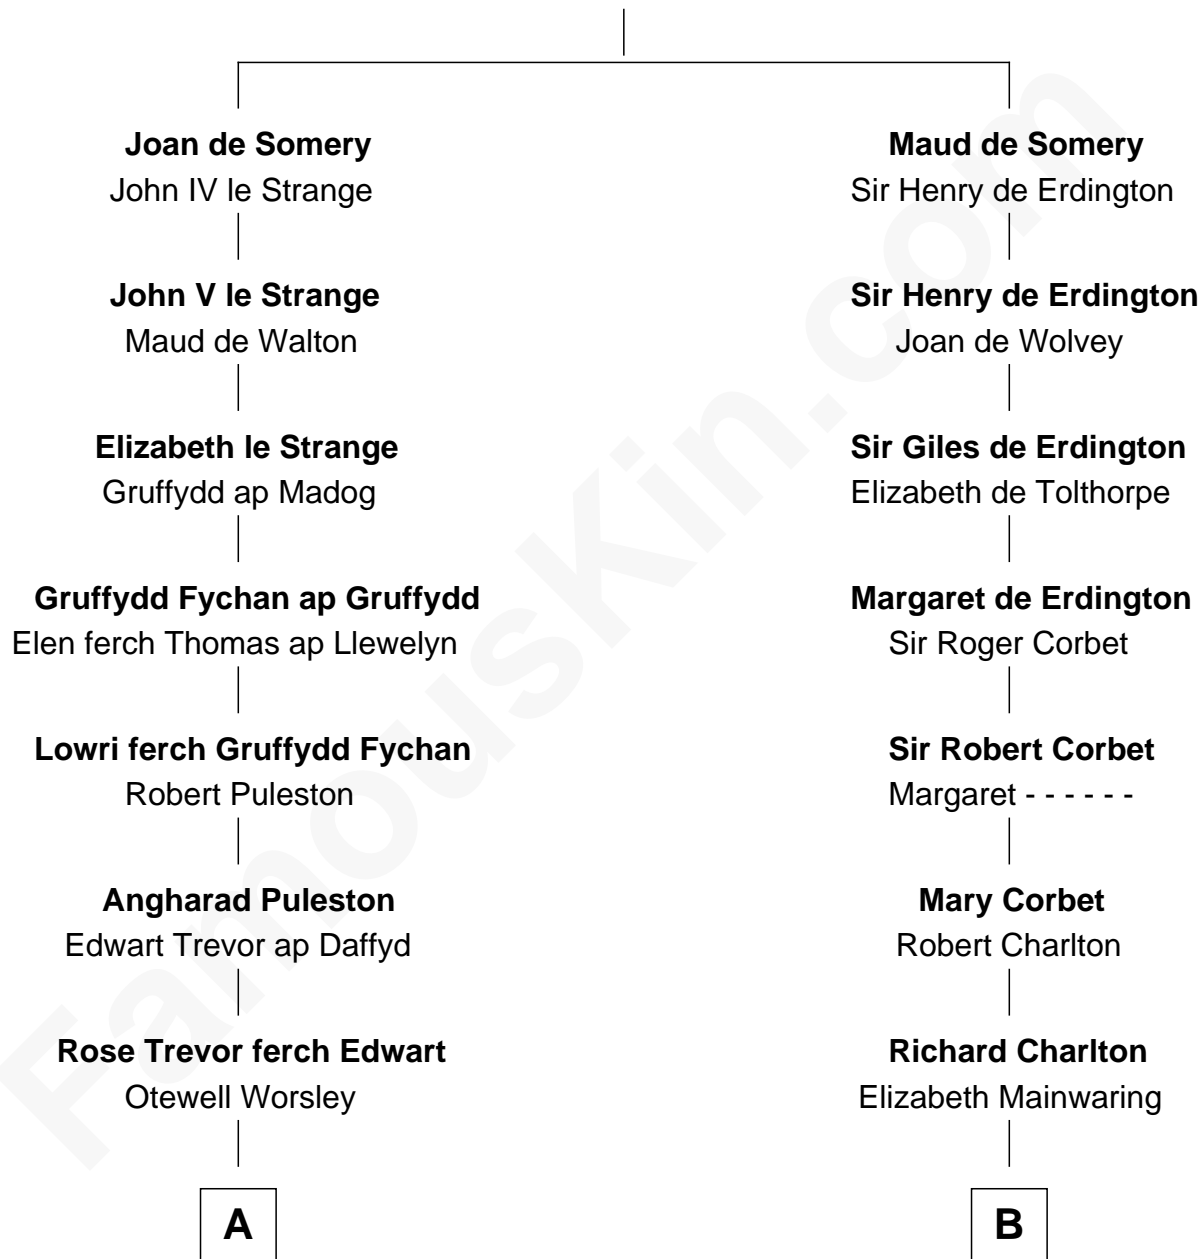

FamousKin.com

Relationship Chart of

Samuel Appleton

(c1586 - 1670) Great Migration Immigrant 1636

11th cousin 6 times removed of

John Davis

14th and 17th Governor of Massachusetts

Sir Roger de Somery

Nichole d'Aubenev

A

Margaret Worsley
Adrian Whetehill

Sir Richard Whetehill
Elizabeth Muston

Margery Whetehill
Edward Isaac

Mary Isaac
Thomas Appleton

Samuel Appleton
Great Migration Immigrant 1636

B