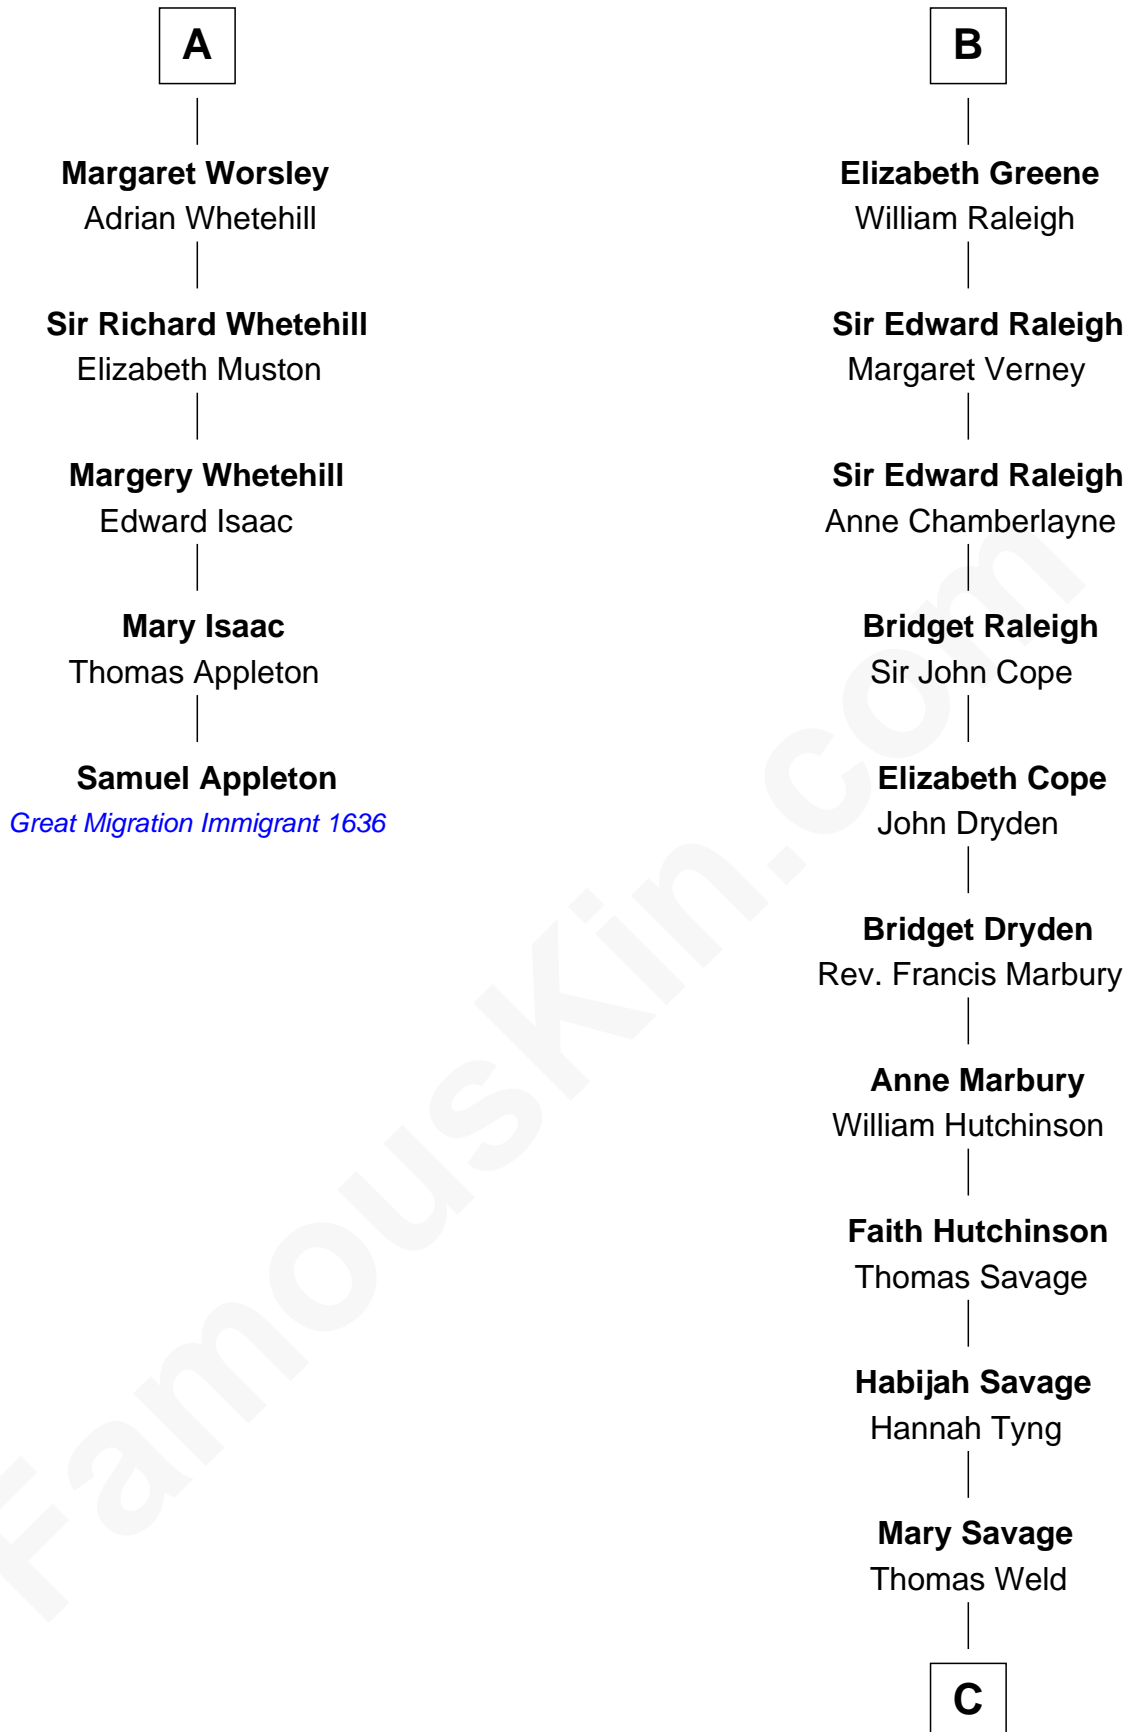

## Relationship Chart of

### Samuel Appleton

(c1586 - 1670) Great Migration Immigrant 1636

11th cousin 10 times removed of

### Melville Fuller

8th Chief Justice of the U.S. Supreme Court

**Sir Roger de Somery**

Nichole d'Aubenev

**C**

Rev. Habijah Weld

Mary Fox

Hannah Weld