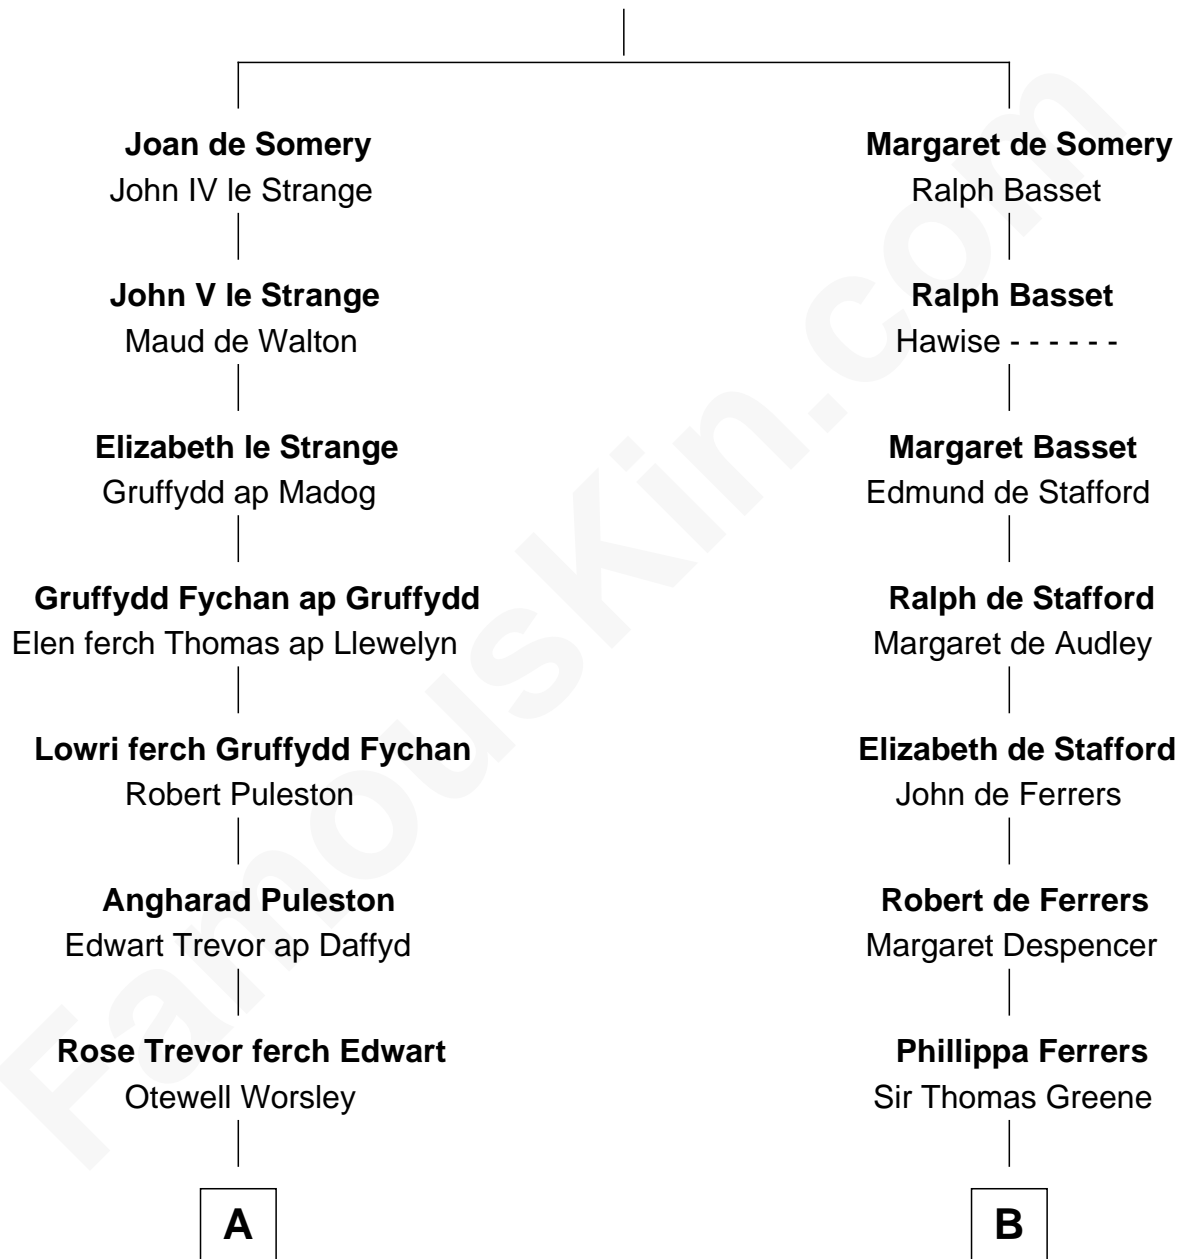

## Relationship Chart of

### Samuel Appleton

(c1586 - 1670) Great Migration Immigrant 1636

11th cousin 10 times removed of

### Melville Fuller

8th Chief Justice of the U.S. Supreme Court

**Sir Roger de Somery**

Nichole d'Aubenev

**C**

Rev. Habijah Weld

Mary Fox

Hannah Weld