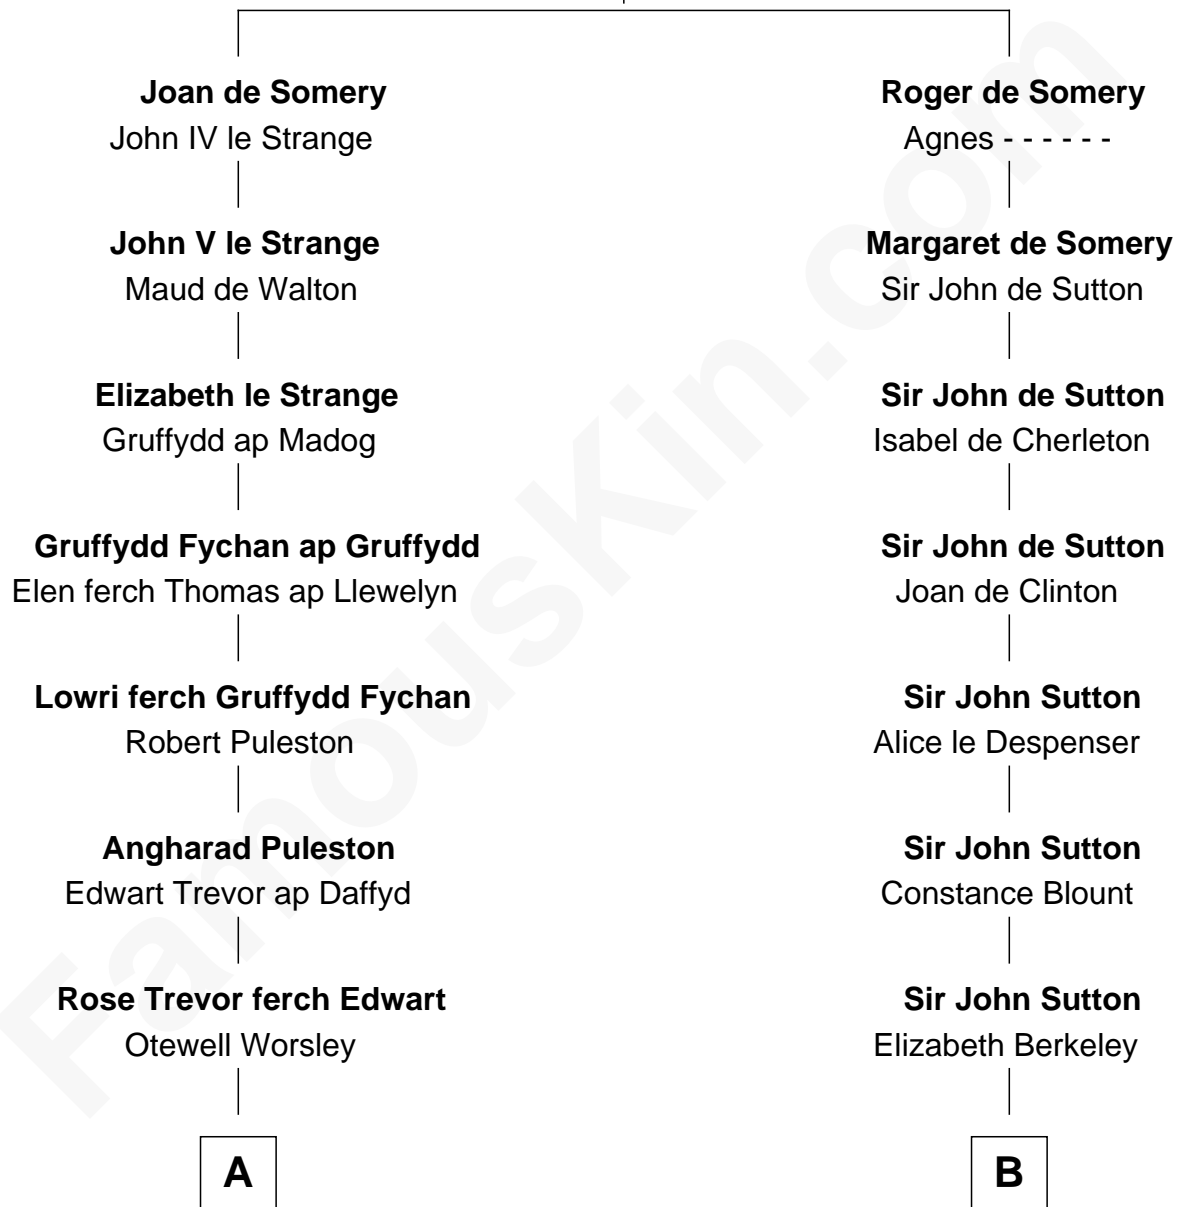

## Relationship Chart of

### Samuel Appleton

(c1586 - 1670) Great Migration Immigrant 1636

11th cousin 9 times removed of

### Milton Bradley

Founder, Milton Bradley Company

#### Sir Roger de Somery

with wife  
Nichole d'Aubeney

with wife  
Amabil de Chaucombe

**C**

**Oliver Smith Lyford**

Elizabeth Johnson

**Dudley Lyford**

Betsy Smith