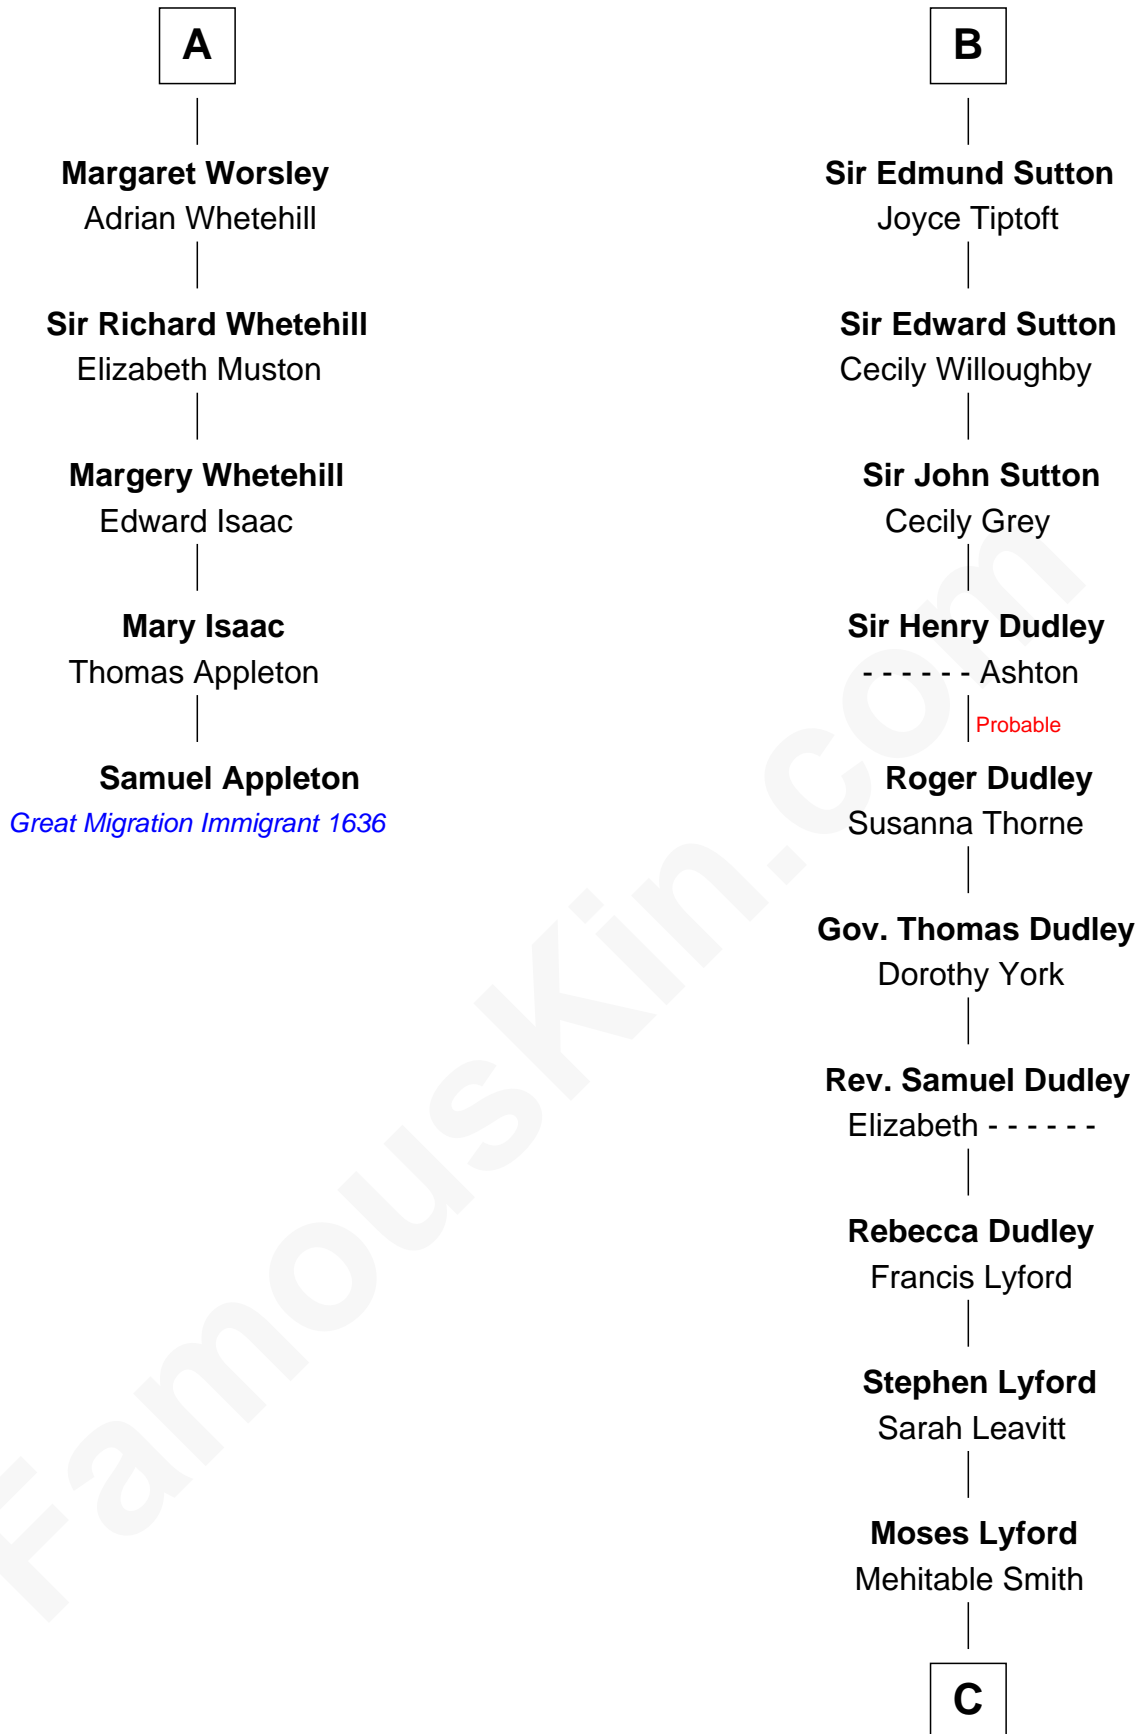

## Relationship Chart of

### Samuel Appleton

(c1586 - 1670) Great Migration Immigrant 1636

11th cousin 9 times removed of

### Milton Bradley

Founder, Milton Bradley Company

#### Sir Roger de Somery

with wife  
Nichole d'Aubeney

with wife  
Amabil de Chaucombe

**C**

**Oliver Smith Lyford**

Elizabeth Johnson

**Dudley Lyford**

Betsy Smith