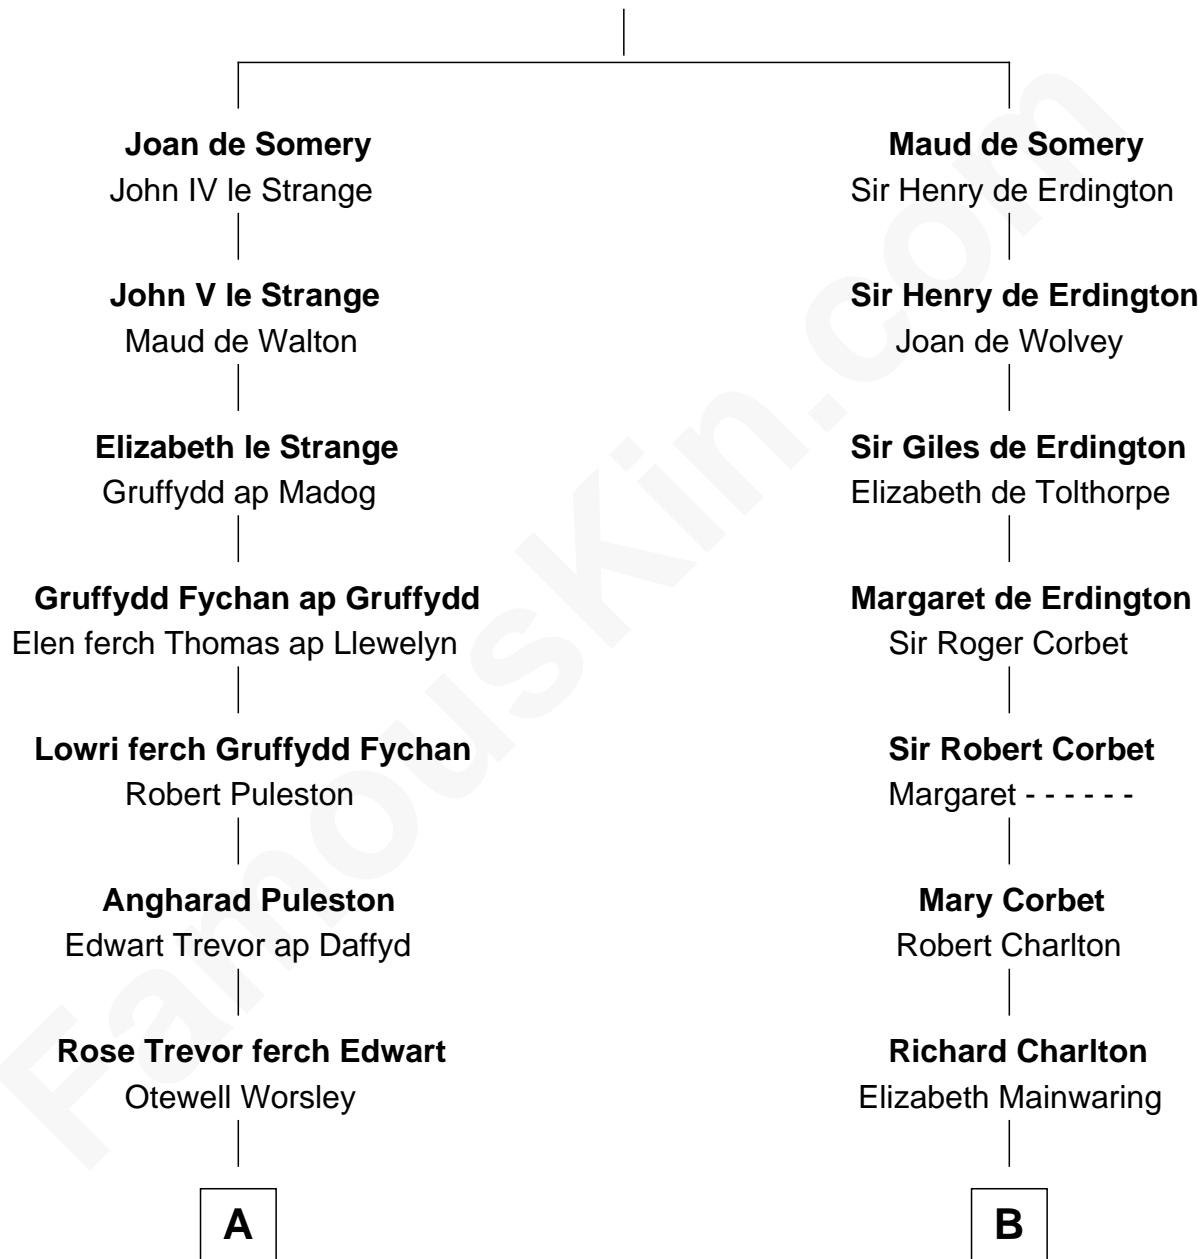

FamousKin.com

Relationship Chart of

Samuel Appleton

(c1586 - 1670) Great Migration Immigrant 1636

11th cousin 8 times removed of

John Davis Long

32nd Governor of Massachusetts

Sir Roger de Somery

Nichole d'Aubenev

C

Simon Davis

Persis Temple

Julia Temple Davis

Zadoc Long

John Davis Long

32nd Governor of Massachusetts