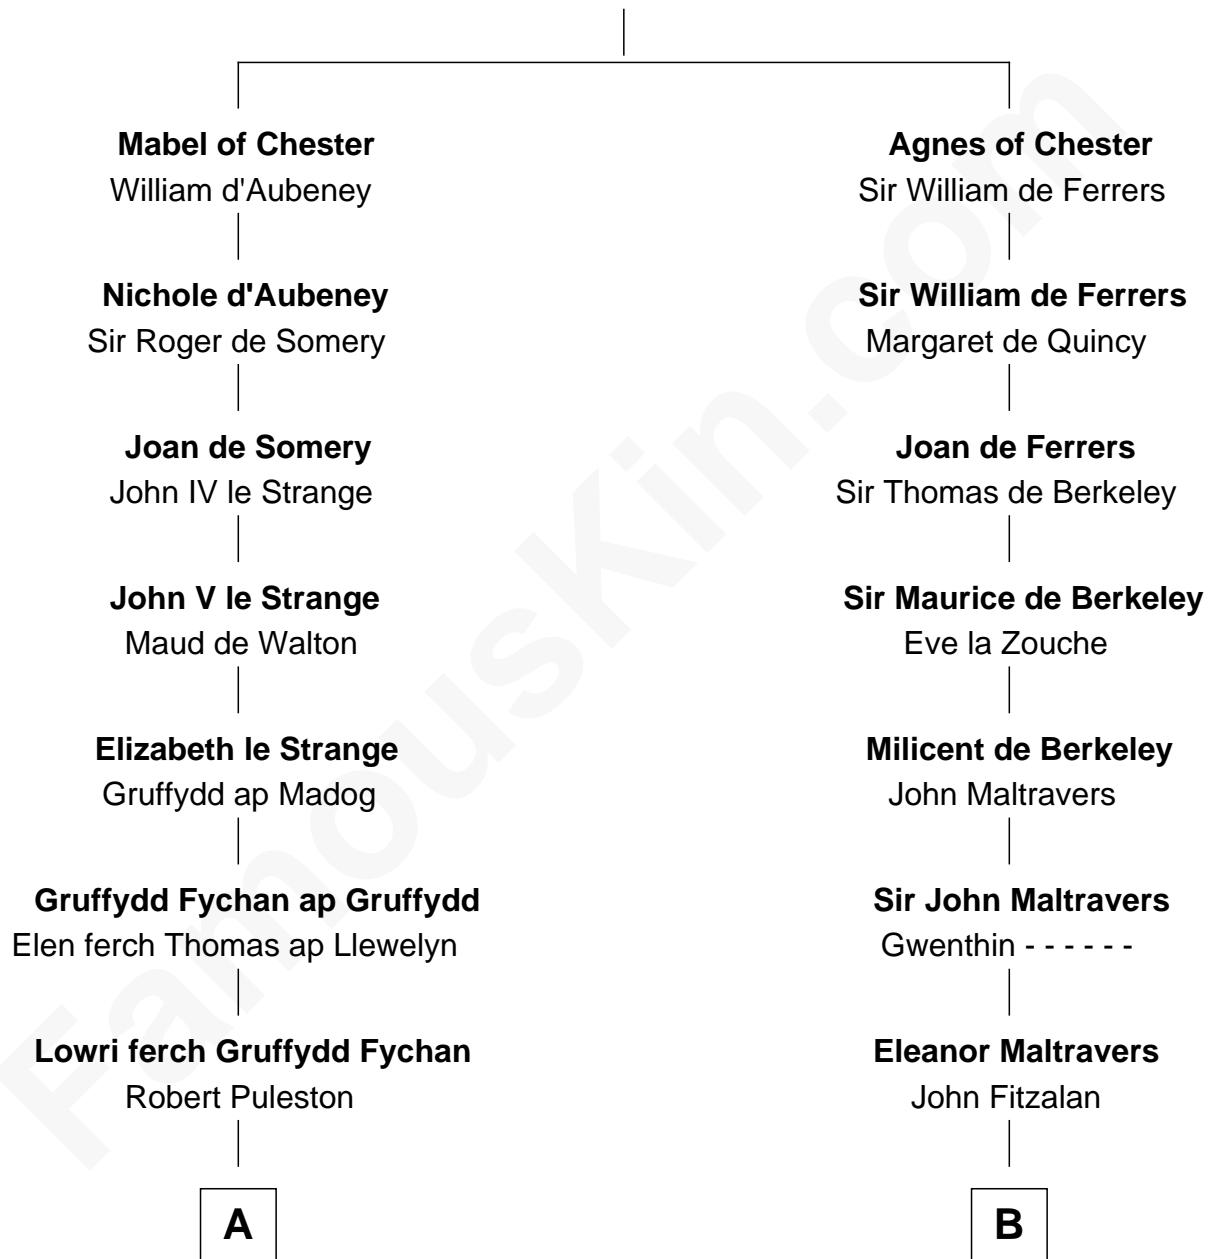

FamousKin.com

Relationship Chart of

Samuel Appleton

(c1586 - 1670) Great Migration Immigrant 1636

13th cousin 7 times removed of

Samuel Cony

31st Governor of Maine

Hugh de Kevelioc
Bertrade de Montfort

C

Samuel Coney
Rebecca Guild

Samuel Coney
Susanna Johnson

Samuel Coney
Susan Bowdoin Coney

Samuel Coney
31st Governor of Maine

FamousKin.com