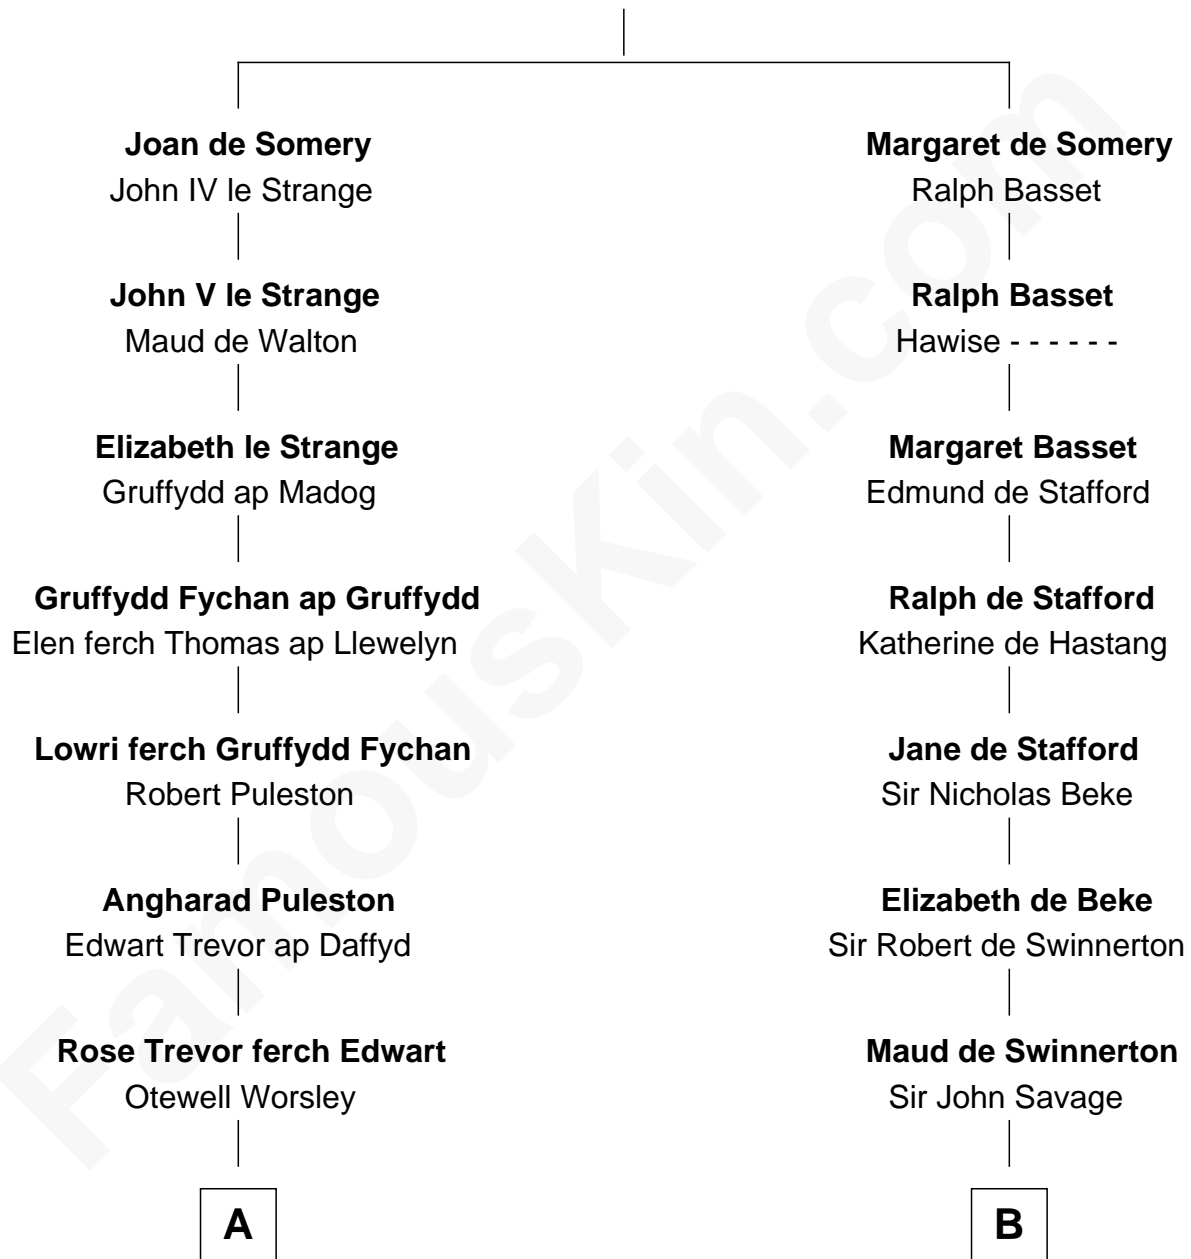

Sir Roger de Somery

Nichole d'Aubenev