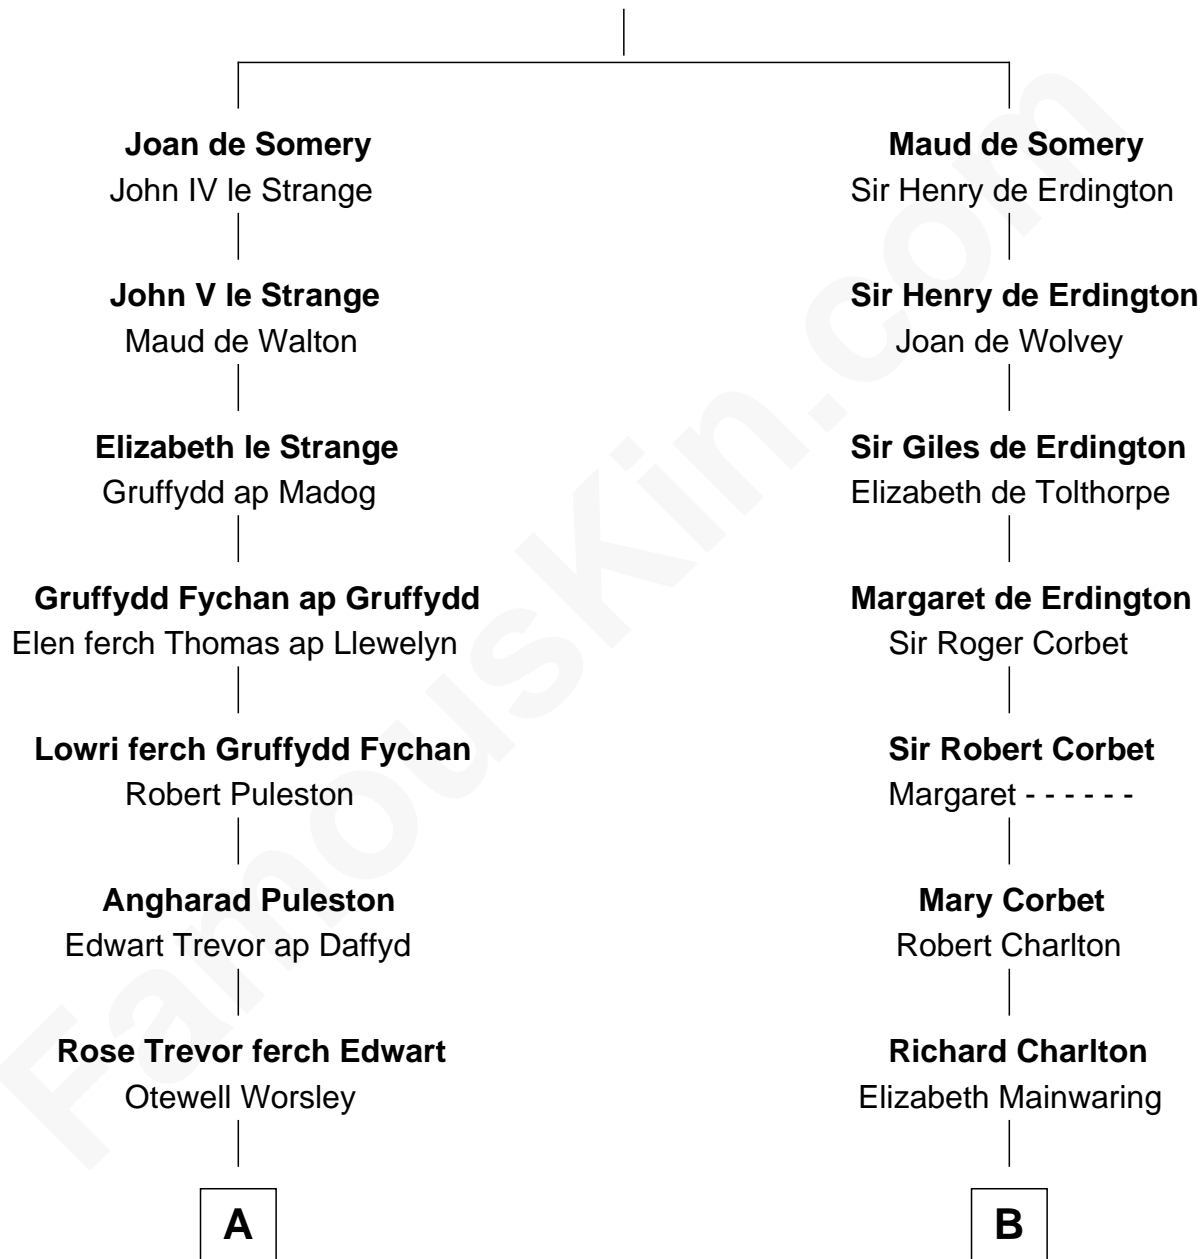

FamousKin.com

Relationship Chart of

Samuel Appleton

(c1586 - 1670) Great Migration Immigrant 1636

11th cousin of

Rev. John Whittingham

(c1616 - 1639) Great Migration Immigrant 1637

Sir Roger de Somery

Nichole d'Aubenev

A

Margaret Worsley
Adrian Whetehill

Sir Richard Whetehill
Elizabeth Muston

Margery Whetehill
Edward Isaac

Mary Isaac
Thomas Appleton

Samuel Appleton
Great Migration Immigrant 1636

B

Anne Charlton
Randall Grosvenor

Elizabeth Grosvenor
Thomas Bulkeley

Rev. Edward Bulkeley
Olive Irby

Elizabeth Bulkeley
Richard Whittingham

Rev. John Whittingham
Great Migration Immigrant 1637