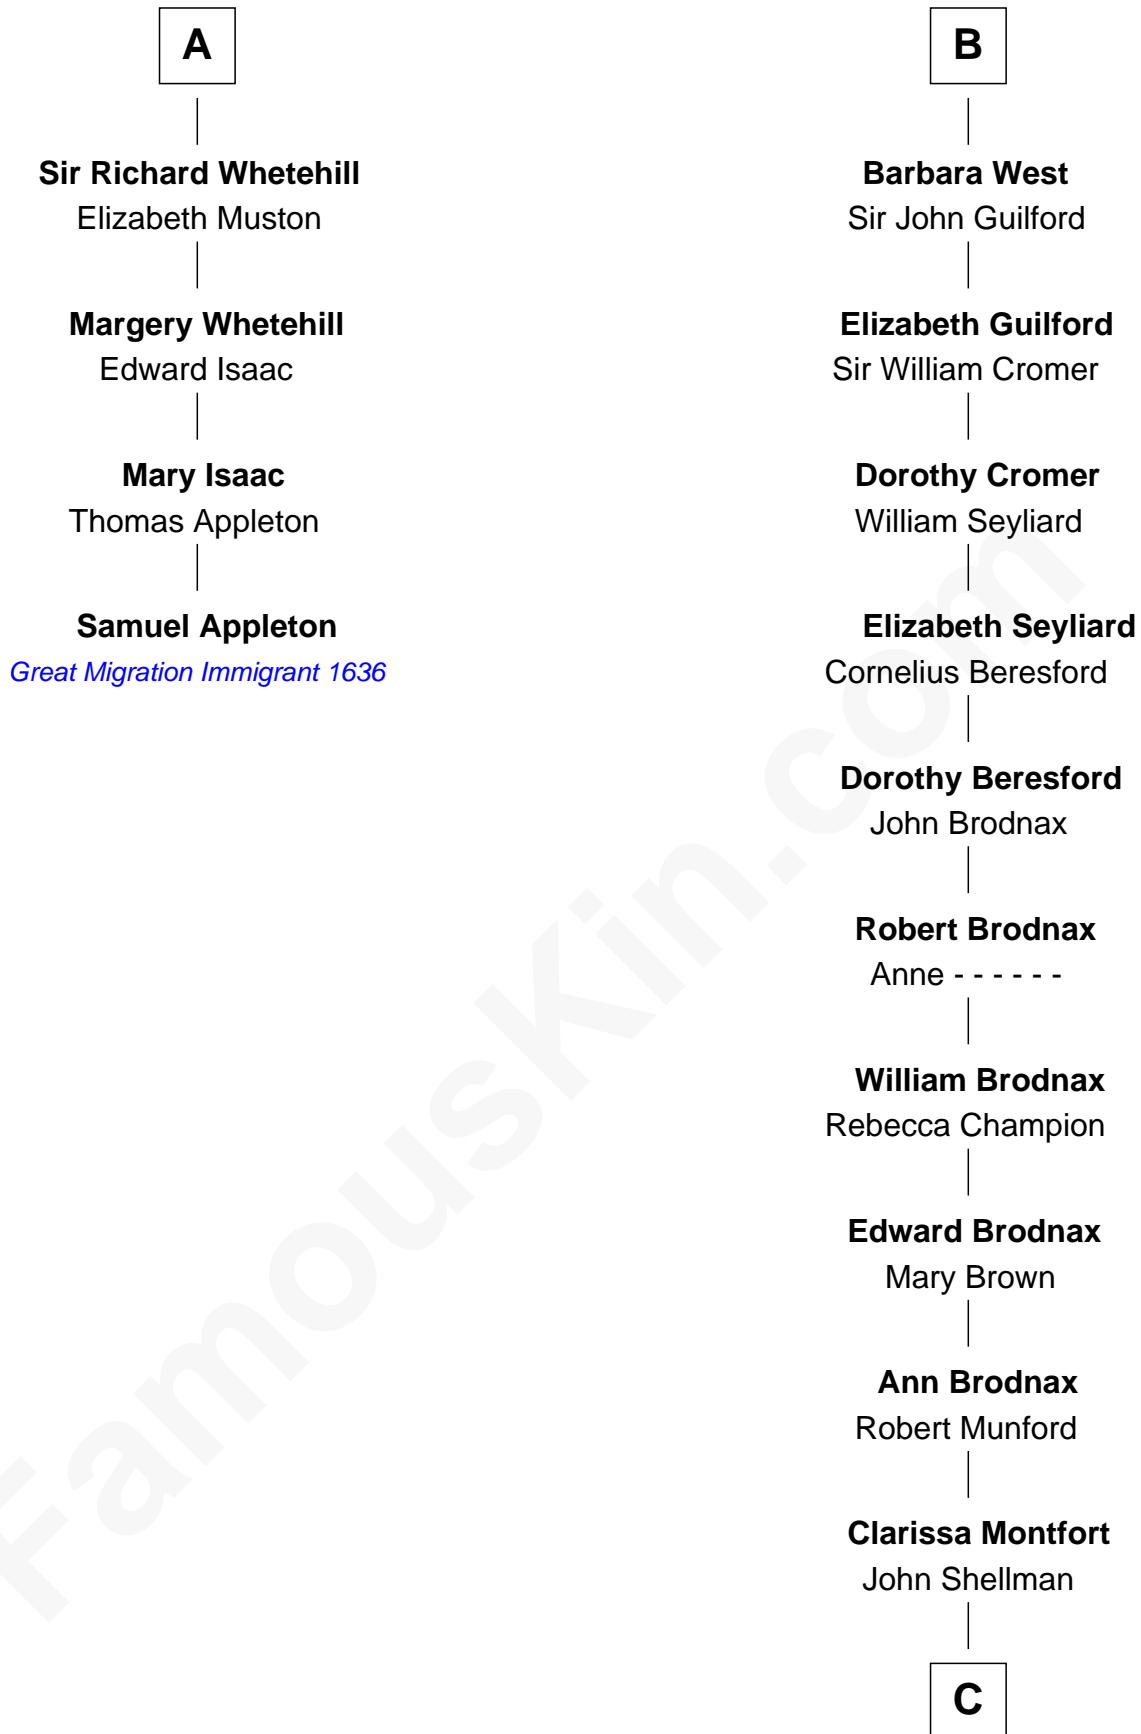

FamousKin.com

Relationship Chart of

Samuel Appleton

(c1586 - 1670) Great Migration Immigrant 1636

10th cousin 11 times removed of

George H. W. Bush
41st U.S. President

John IV le Strange
Joan de Somery

C

—
Susan Montfort Shellman

Samuel Howard Fay

—
Harriet Eleanor Fay

Rev. James Smith Bush

—
Samuel Prescott Bush

Flora Sheldon

—
Prescott Sheldon Bush

Dorothy Wear Walker

—
George H. W. Bush

41st U.S. President