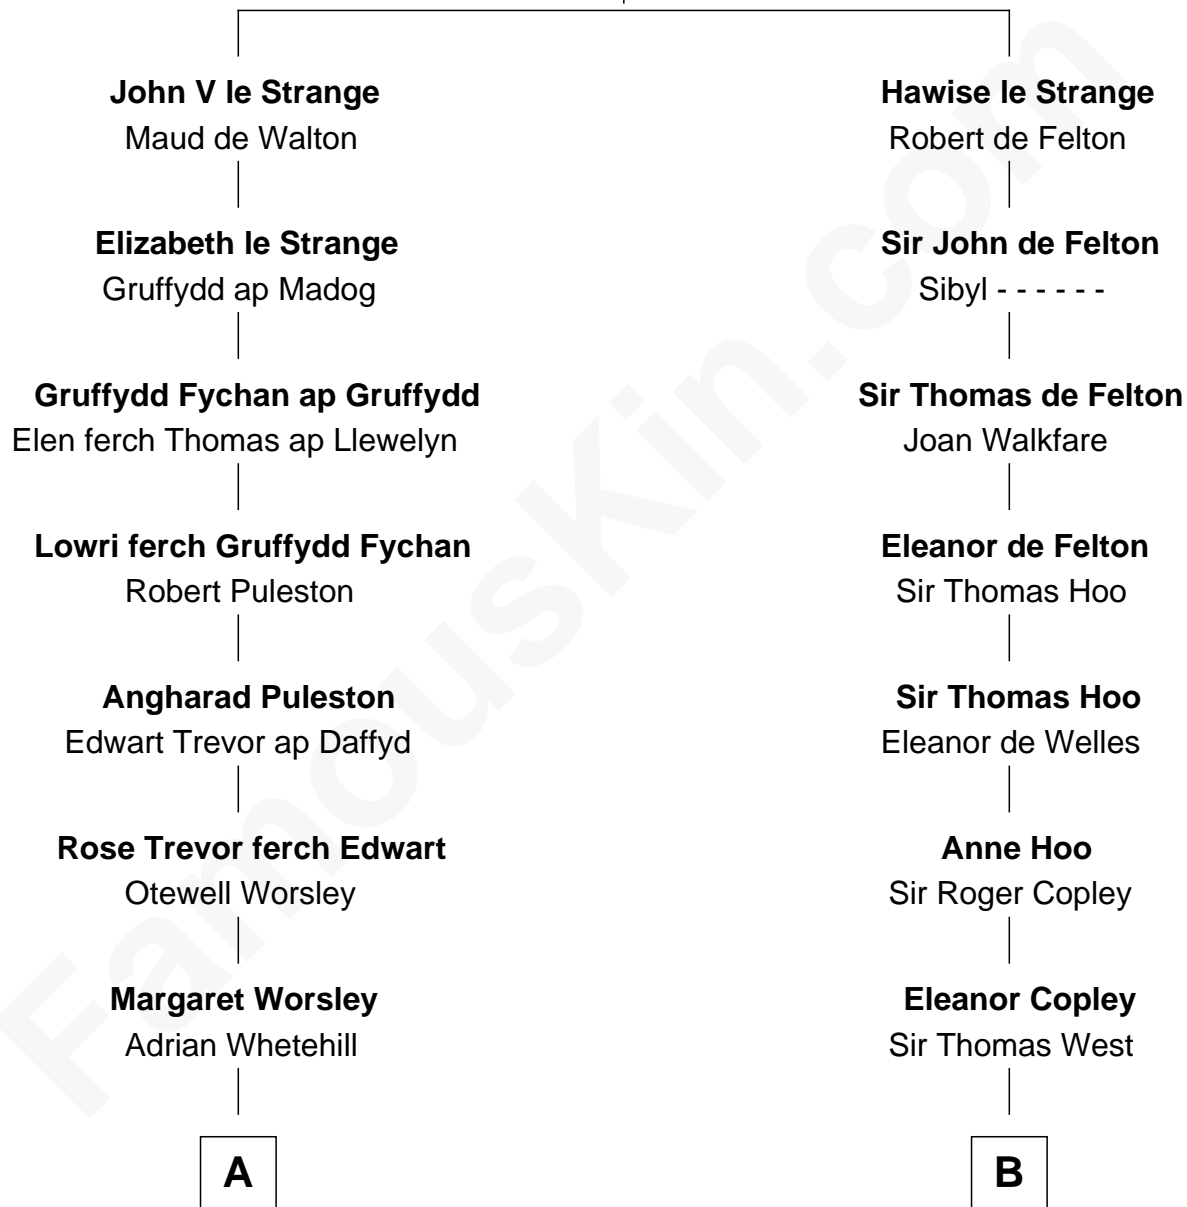

FamousKin.com

Relationship Chart of

Samuel Appleton

(c1586 - 1670) Great Migration Immigrant 1636

10th cousin 11 times removed of

George H. W. Bush
41st U.S. President

John IV le Strange
Joan de Somery

C

—
Susan Montfort Shellman

Samuel Howard Fay

—
Harriet Eleanor Fay

Rev. James Smith Bush

—
Samuel Prescott Bush

Flora Sheldon

—
Prescott Sheldon Bush

Dorothy Wear Walker