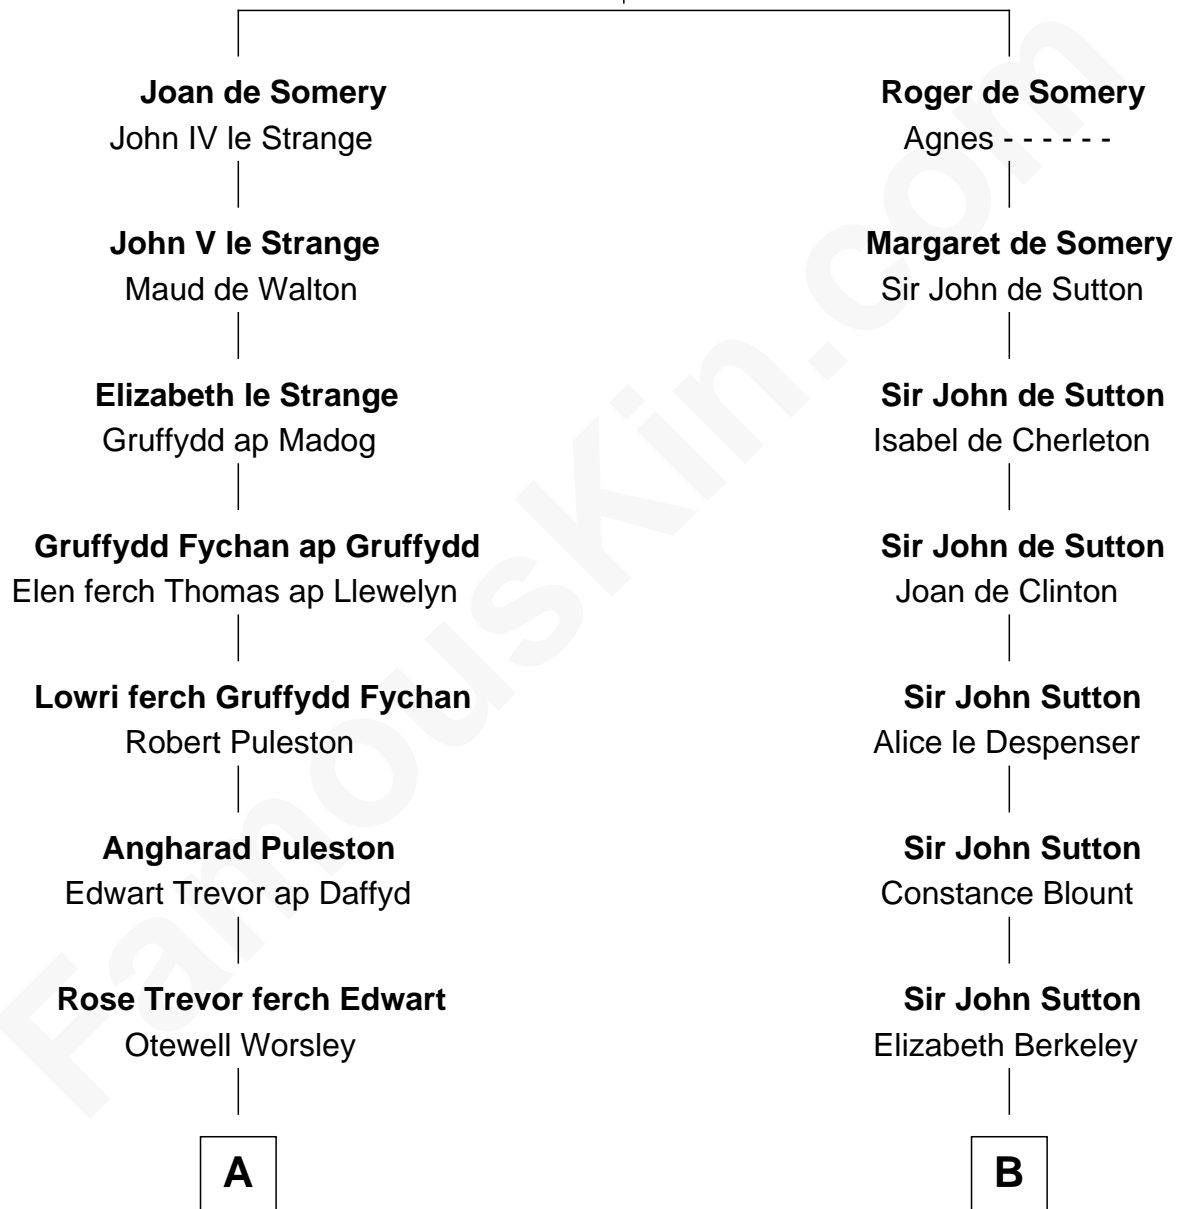

## Relationship Chart of

### Samuel Appleton

(c1586 - 1670) Great Migration Immigrant 1636

11th cousin 10 times removed of

**Louis Auchincloss**

Author

**Sir Roger de Somery**

*with wife*  
*Nichole d'Aubeney*

*with wife*  
*Amabil de Chaucombe*

**C**

**Gurdon Buck**

Susannah Mainwaring

**Elizabeth Buck**

John Auchincloss

**John Winthrop Auchincloss**

Joanna Hone Russell

**Joseph Howland Auchincloss**