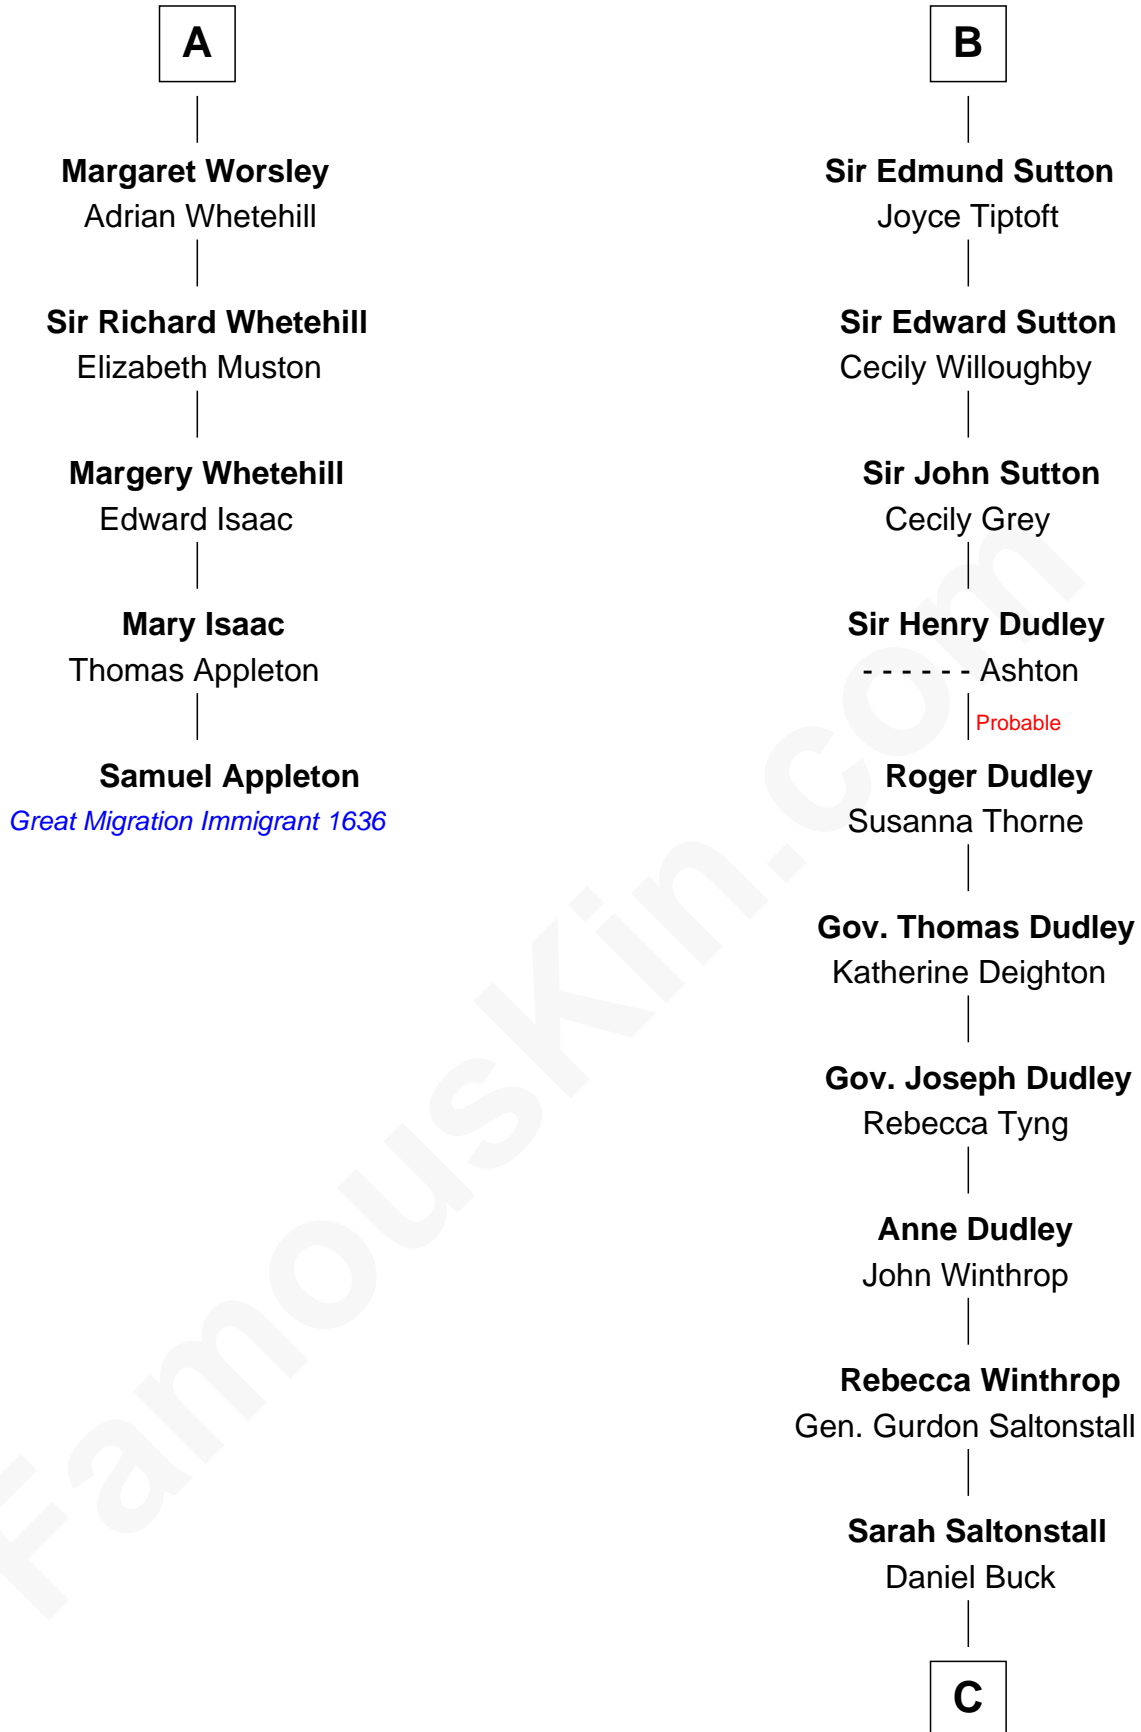

## Relationship Chart of

### Samuel Appleton

(c1586 - 1670) Great Migration Immigrant 1636

11th cousin 10 times removed of

**Louis Auchincloss**

Author

**Sir Roger de Somery**

*with wife*  
*Nichole d'Aubeney*

*with wife*  
*Amabil de Chaucombe*

**C**

**Gurdon Buck**

Susannah Mainwaring

**Elizabeth Buck**

John Auchincloss

**John Winthrop Auchincloss**

Joanna Hone Russell

**Joseph Howland Auchincloss**

Priscilla Dixon Stanton

**Louis Auchincloss**

*Author*

FamousKin.com