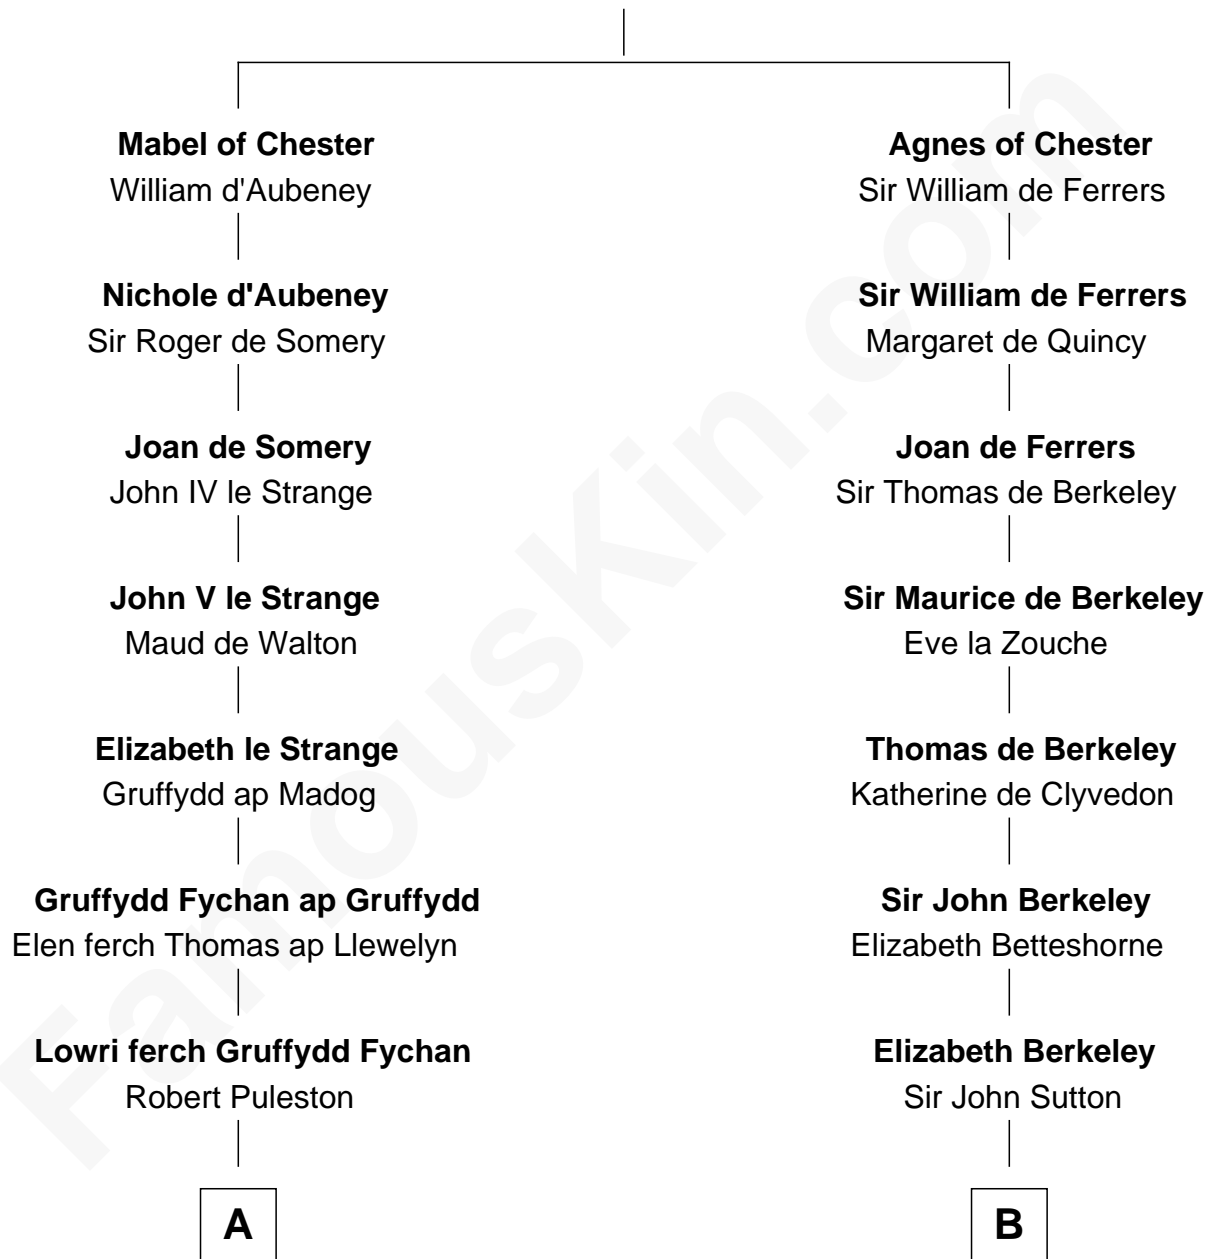

## Relationship Chart of

### Samuel Appleton

(c1586 - 1670) Great Migration Immigrant 1636

13th cousin 8 times removed of

### Louis Auchincloss

Author

**Hugh de Kevelioc**  
Bertrade de Montfort

**C**

**Gurdon Buck**

Susannah Mainwaring

**Elizabeth Buck**

John Auchincloss

**John Winthrop Auchincloss**

Joanna Hone Russell

**Joseph Howland Auchincloss**

Priscilla Dixon Stanton

**Louis Auchincloss**

*Author*

FamousKin.com