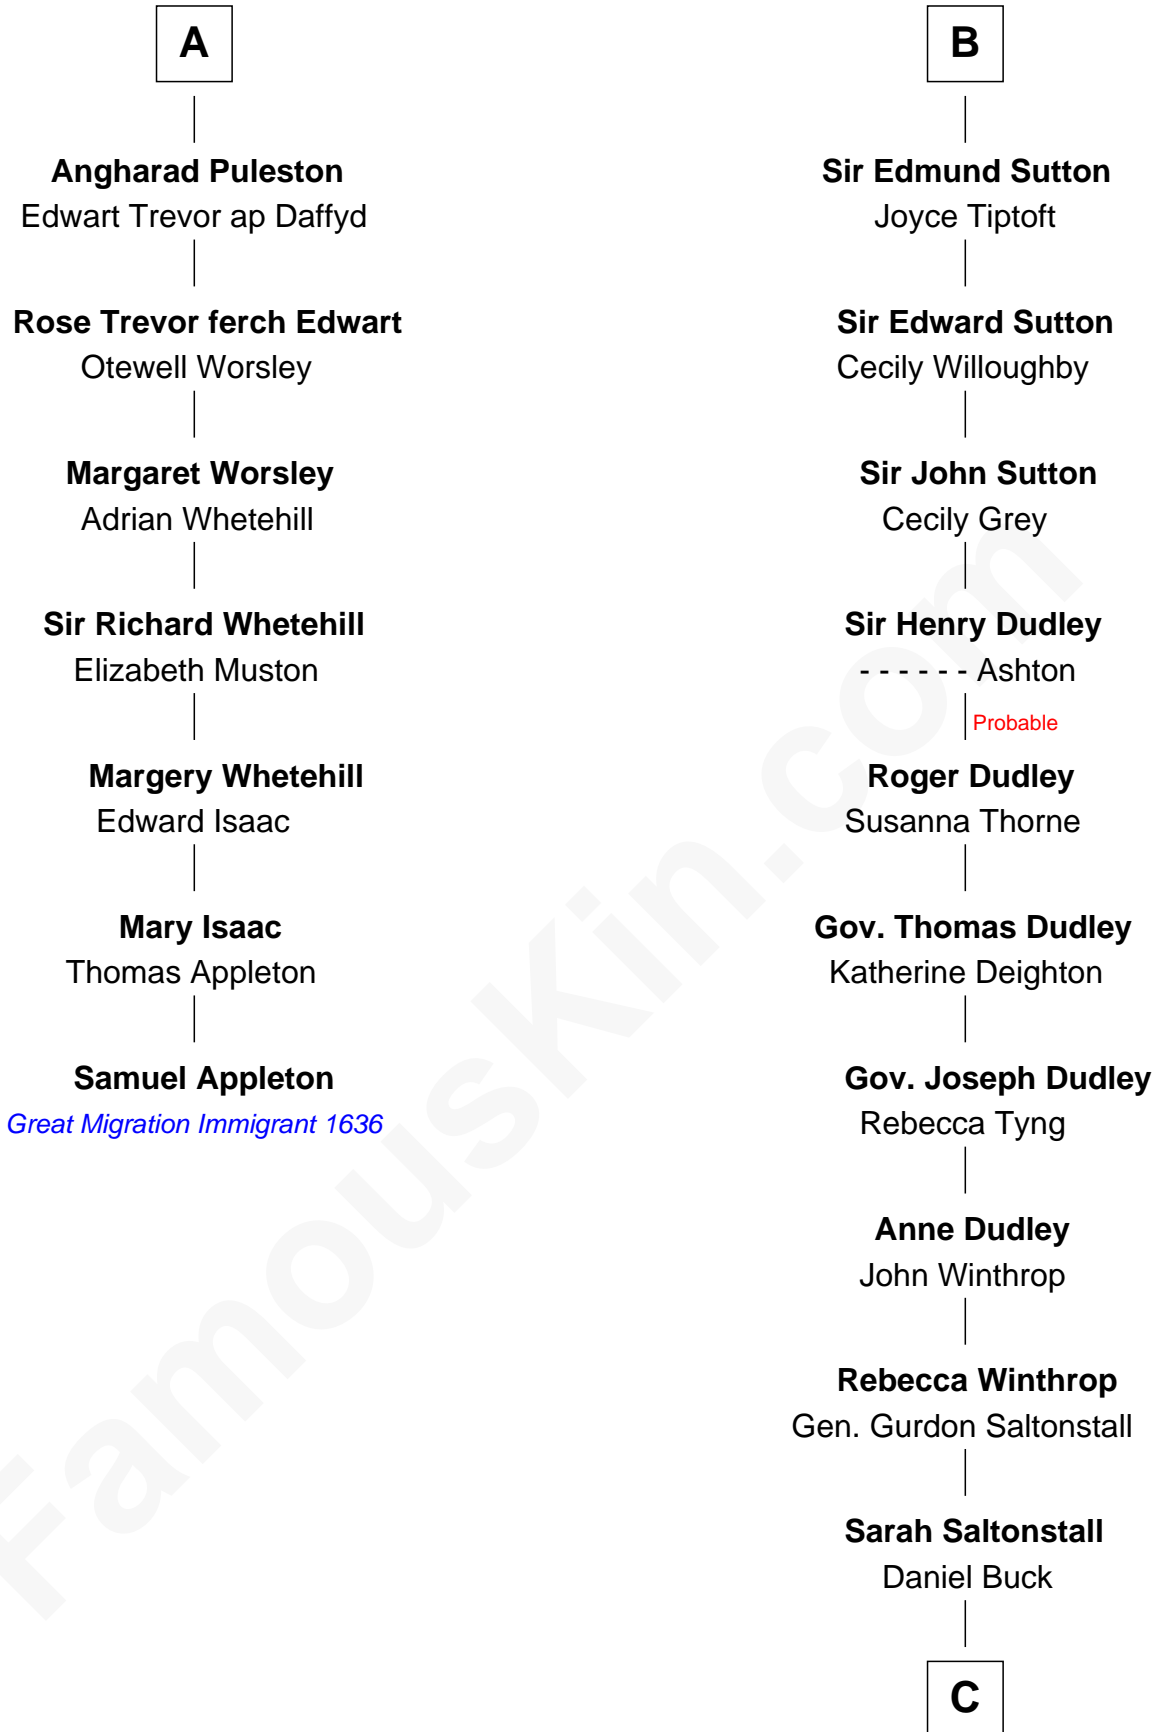

## Relationship Chart of

### Samuel Appleton

(c1586 - 1670) Great Migration Immigrant 1636

13th cousin 8 times removed of

### Louis Auchincloss

Author

**Hugh de Kevelioc**  
Bertrade de Montfort

**C**

**Gurdon Buck**

Susannah Mainwaring

**Elizabeth Buck**

John Auchincloss

**John Winthrop Auchincloss**

Joanna Hone Russell

**Joseph Howland Auchincloss**

Priscilla Dixon Stanton

**Louis Auchincloss**

*Author*

FamousKin.com