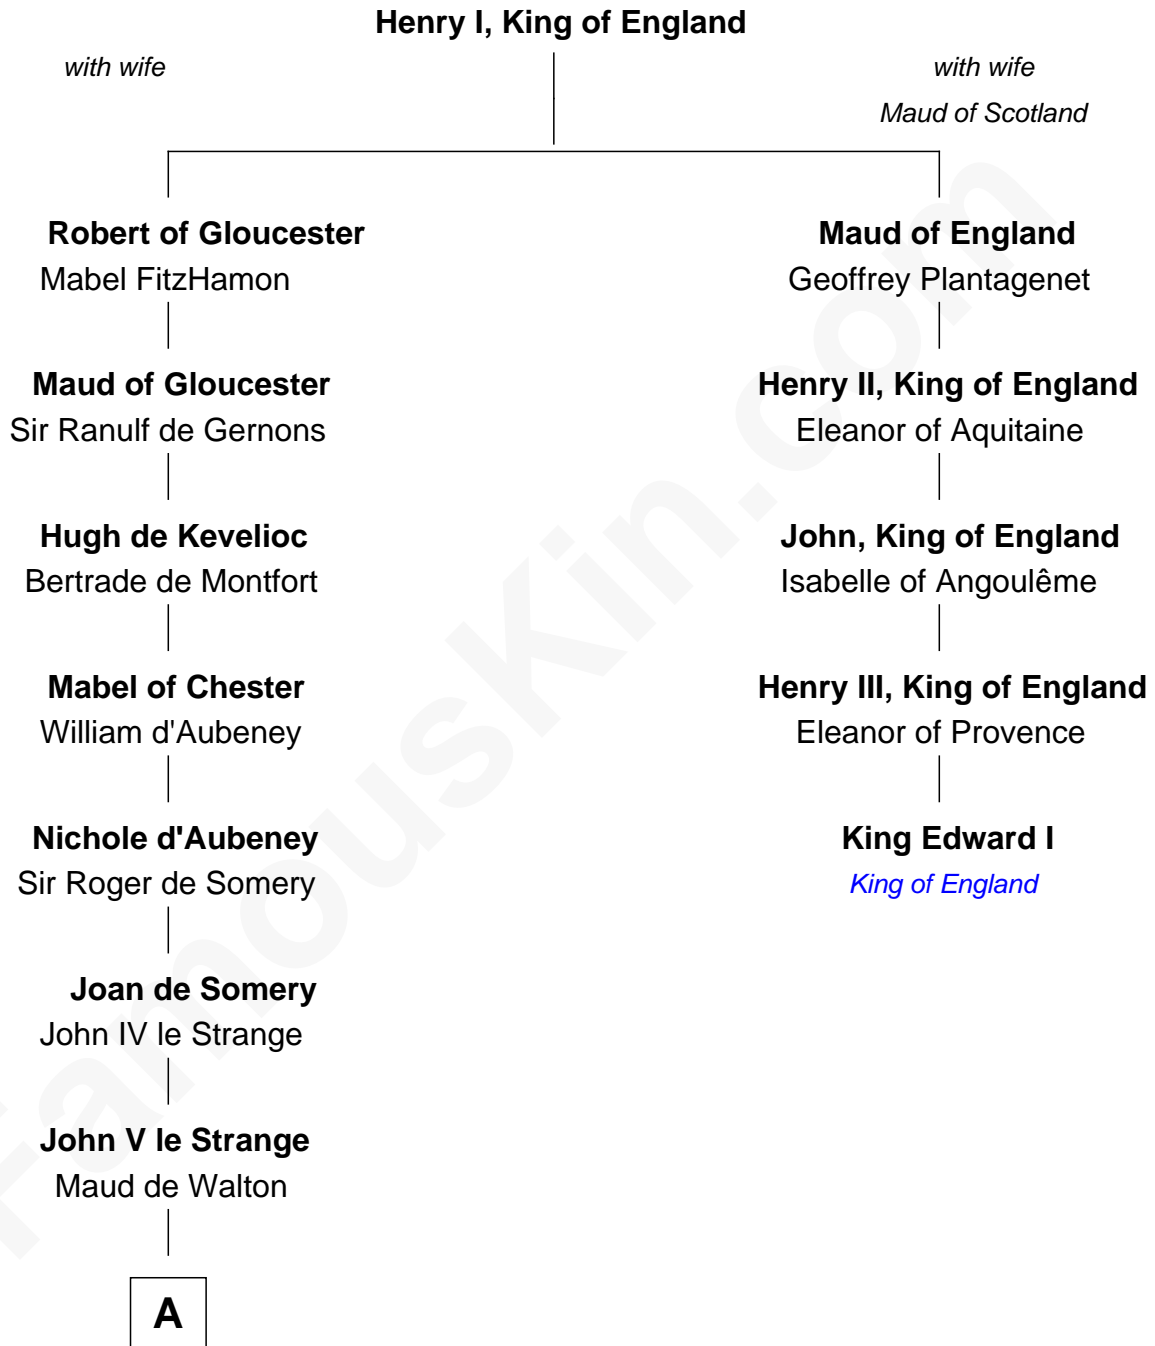

FamousKin.com

Relationship Chart of

Samuel Appleton

(c1586 - 1670) Great Migration Immigrant 1636

4th cousin 12 times removed of

King Edward I
King of England

A

Elizabeth le Strange

Gruffydd ap Madog

Gruffydd Fychan ap Gruffydd

Elen ferch Thomas ap Llewelyn

Lowri ferch Gruffydd Fychan

Robert Puleston

Angharad Puleston

Edwart Trevor ap Daffyd

Rose Trevor ferch Edwart