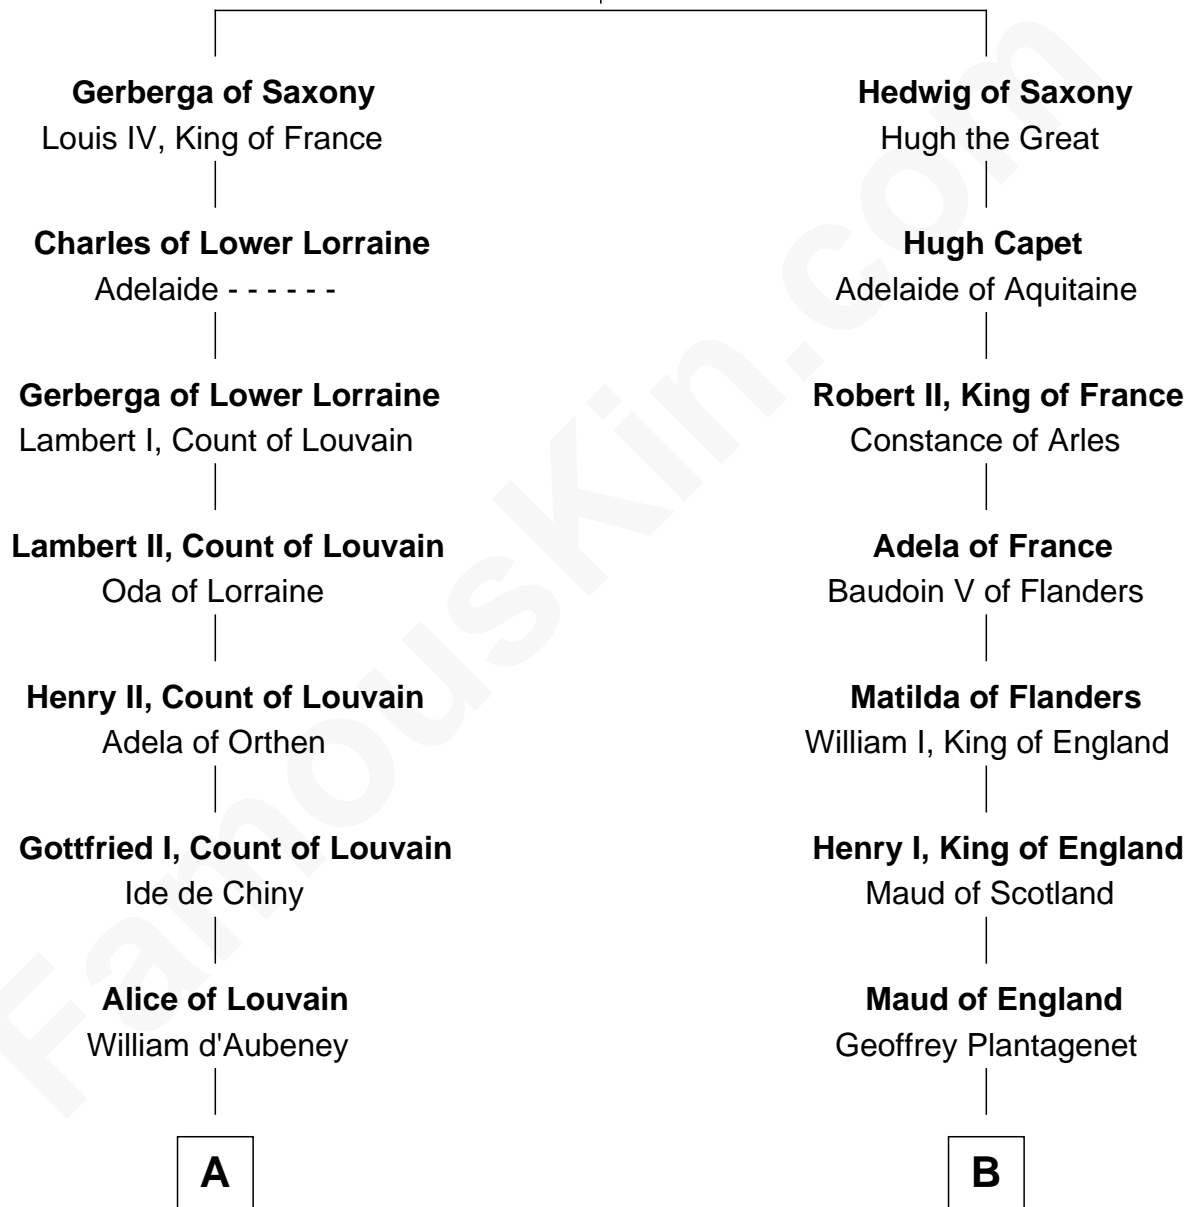

FamousKin.com

Relationship Chart of

Samuel Appleton

(c1586 - 1670) Great Migration Immigrant 1636

10th cousin 11 times removed of

King Edward I
King of England

Henry the Fowler
Saint Matilda of Ringelheim

C

—
Margaret Worsley

Adrian Whetehill

—
Sir Richard Whetehill

Elizabeth Muston

—
Margery Whetehill

Edward Isaac

—
Mary Isaac

Thomas Appleton

—
Samuel Appleton

Great Migration Immigrant 1636

FamousKin.com