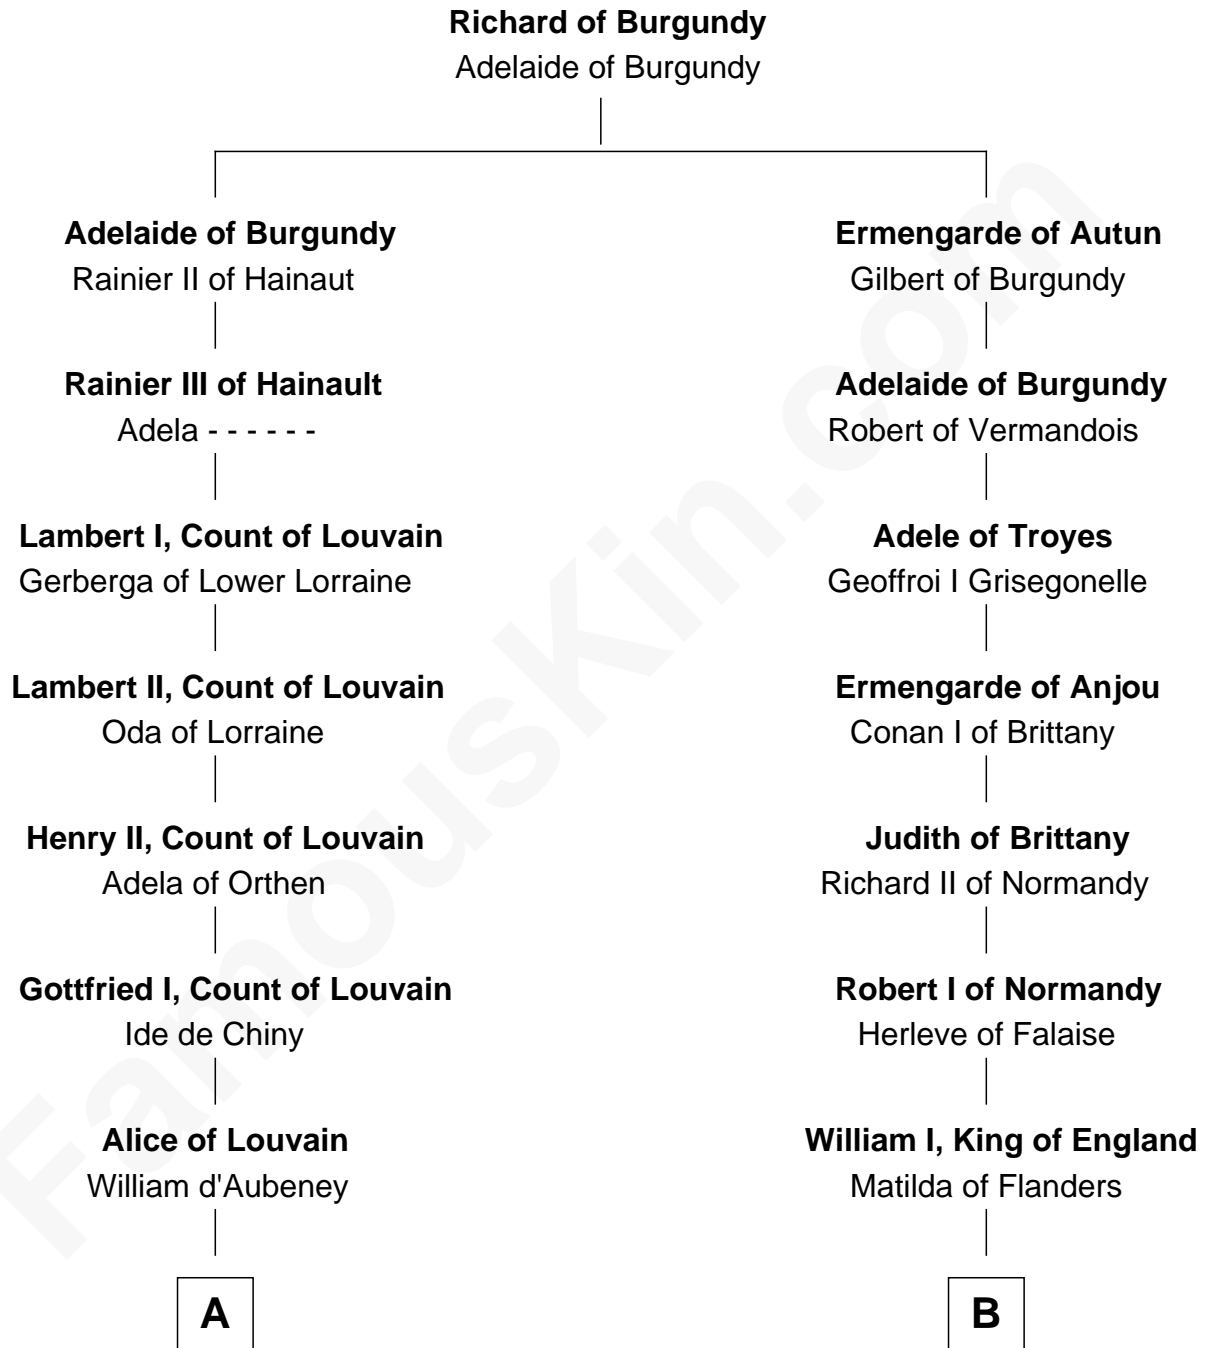

FamousKin.com

Relationship Chart of

Samuel Appleton

(c1586 - 1670) Great Migration Immigrant 1636

12th cousin 9 times removed of

King Edward I
King of England

C

—
Margaret Worsley

Adrian Whetehill

—
Sir Richard Whetehill

Elizabeth Muston

—
Margery Whetehill

Edward Isaac

—
Mary Isaac

Thomas Appleton

—
Samuel Appleton

Great Migration Immigrant 1636

FamousKin.com