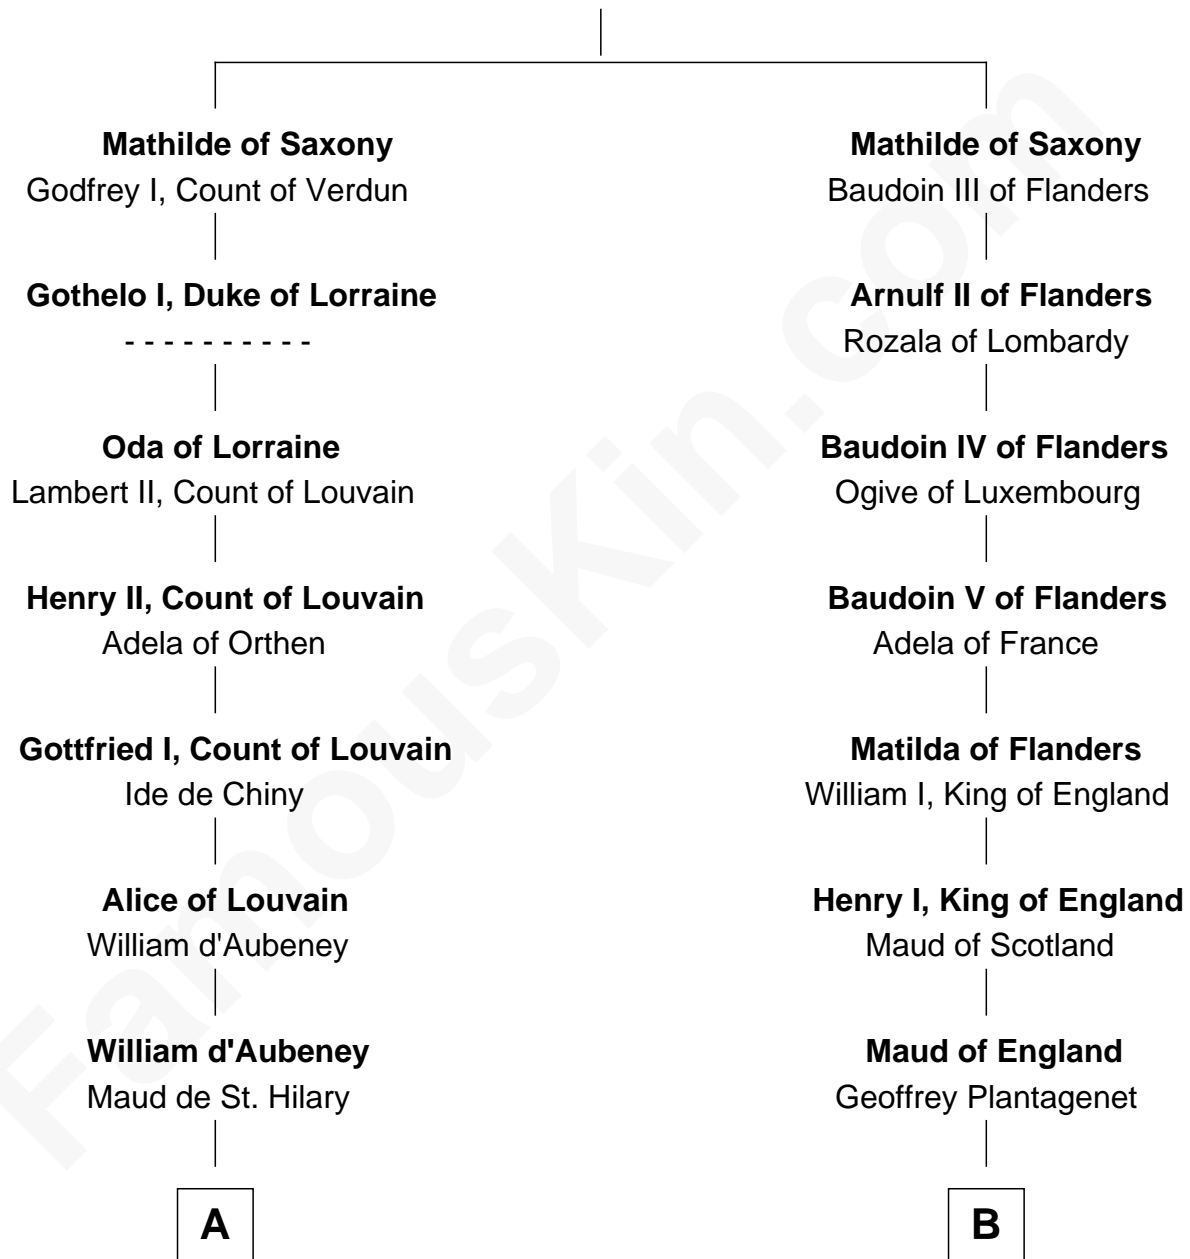

## Relationship Chart of

### Samuel Appleton

(c1586 - 1670) Great Migration Immigrant 1636

10th cousin 10 times removed of

**King Edward I**  
King of England

**Herman Billung**

**C**

—  
**Sir Richard Whetehill**

Elizabeth Muston

—  
**Margery Whetehill**

Edward Isaac

—  
**Mary Isaac**

Thomas Appleton

—  
**Samuel Appleton**

*Great Migration Immigrant 1636*

FamousKin.com