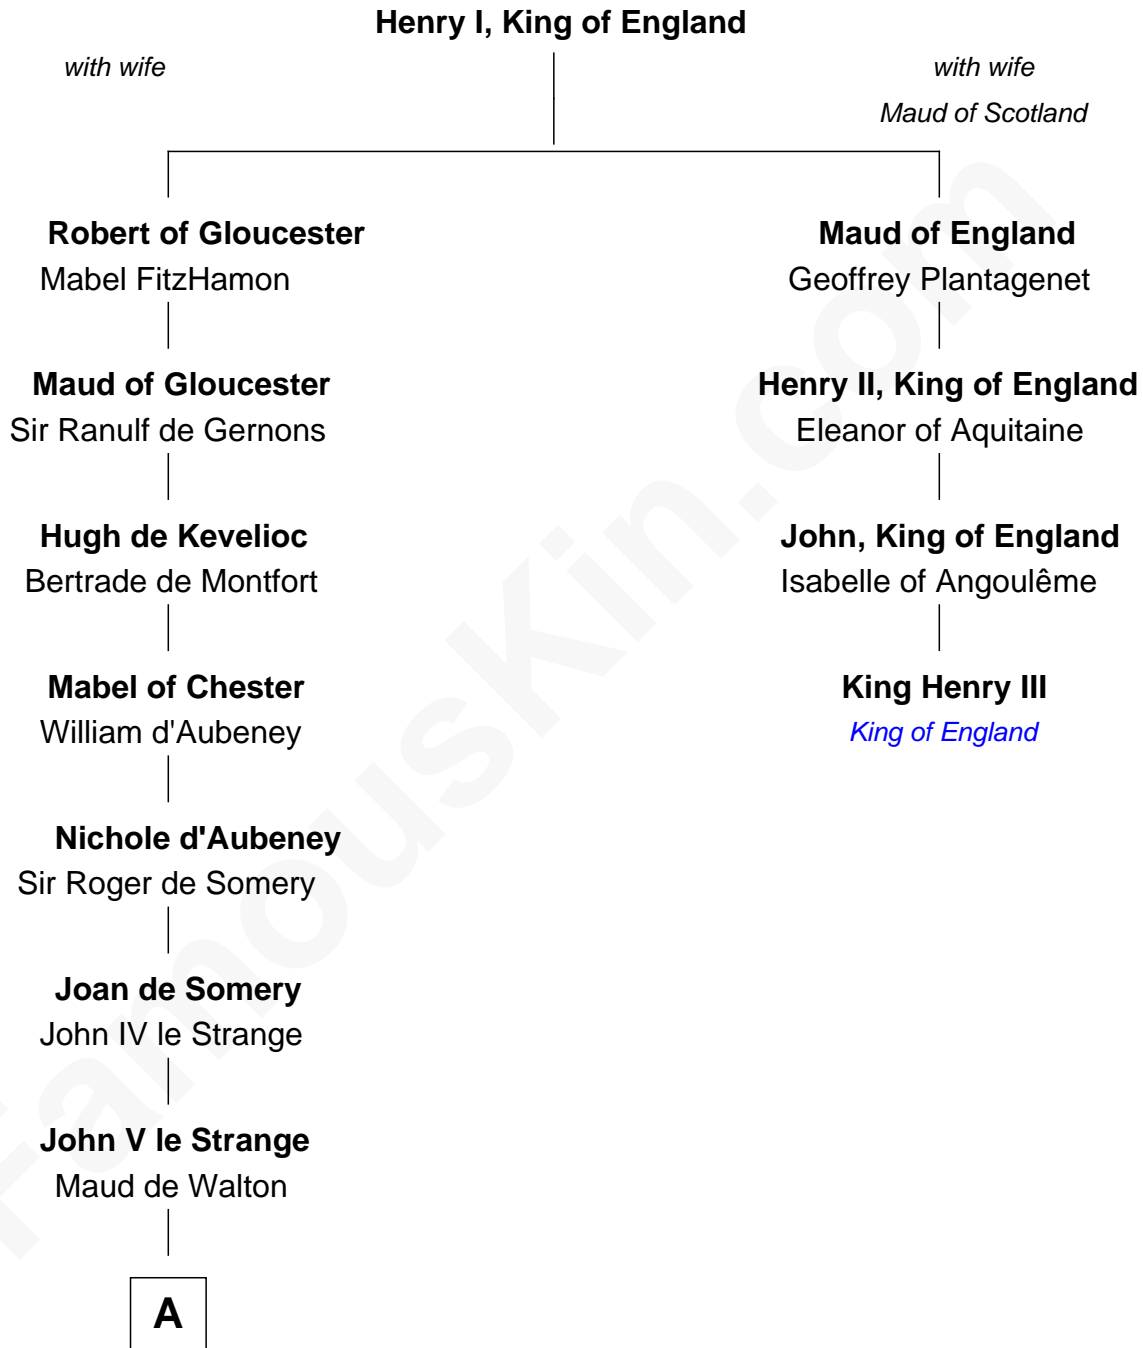

FamousKin.com

Relationship Chart of

Samuel Appleton

(c1586 - 1670) Great Migration Immigrant 1636

3rd cousin 13 times removed of

King Henry III
King of England

A

Elizabeth le Strange

Gruffydd ap Madog

Gruffydd Fychan ap Gruffydd

Elen ferch Thomas ap Llewelyn

Lowri ferch Gruffydd Fychan

Robert Puleston

Angharad Puleston

Edwart Trevor ap Daffyd

Rose Trevor ferch Edwart