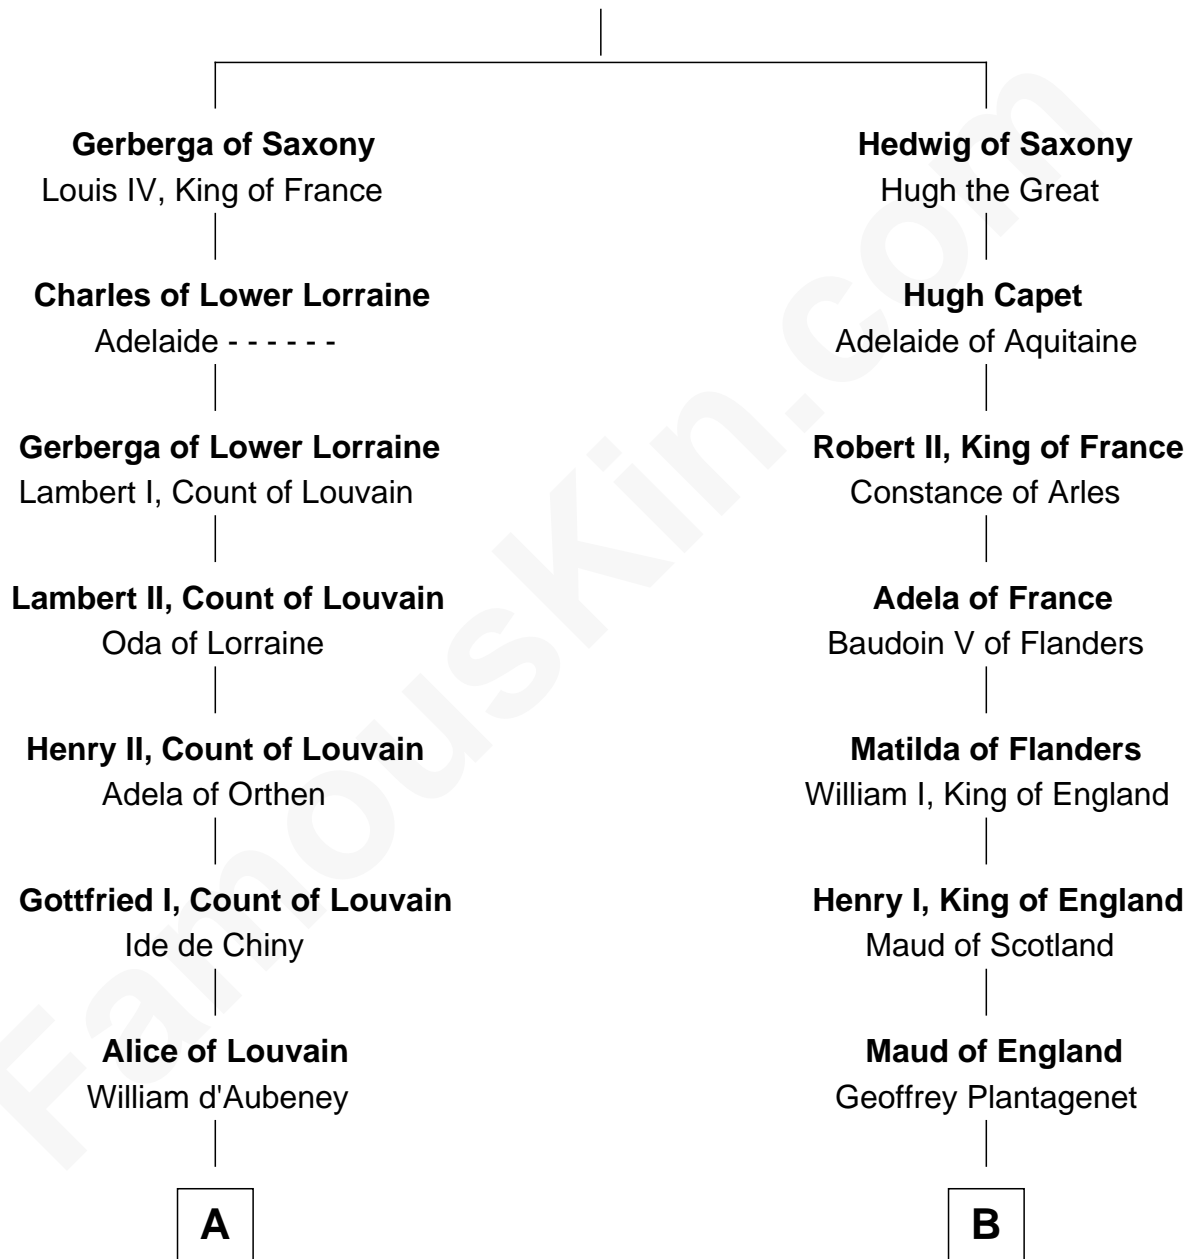

FamousKin.com

Relationship Chart of

Samuel Appleton

(c1586 - 1670) Great Migration Immigrant 1636

9th cousin 12 times removed of

King Henry III
King of England

Henry the Fowler
Saint Matilda of Ringelheim

C

—
Margaret Worsley

Adrian Whetehill

—
Sir Richard Whetehill

Elizabeth Muston

—
Margery Whetehill

Edward Isaac

—
Mary Isaac

Thomas Appleton

—
Samuel Appleton

Great Migration Immigrant 1636

FamousKin.com