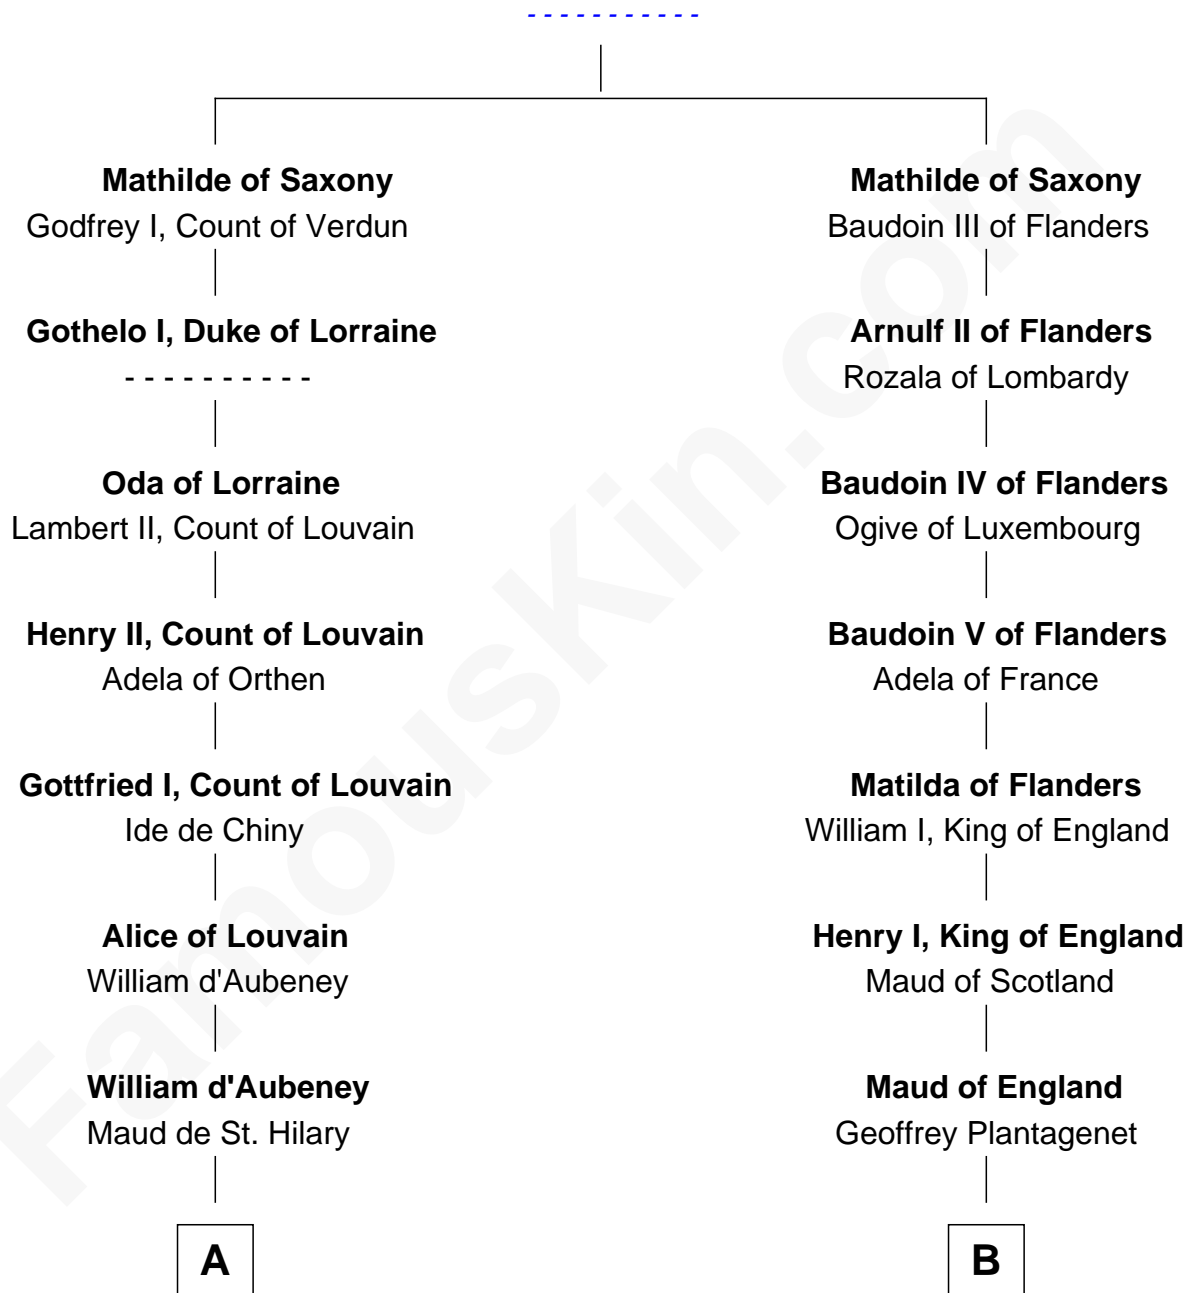

FamousKin.com

Relationship Chart of

Samuel Appleton

(c1586 - 1670) Great Migration Immigrant 1636

9th cousin 11 times removed of

King Henry III
King of England

Herman Billung

C

—
Sir Richard Whetehill

Elizabeth Muston

—
Margery Whetehill

Edward Isaac

—
Mary Isaac

Thomas Appleton

—
Samuel Appleton

Great Migration Immigrant 1636