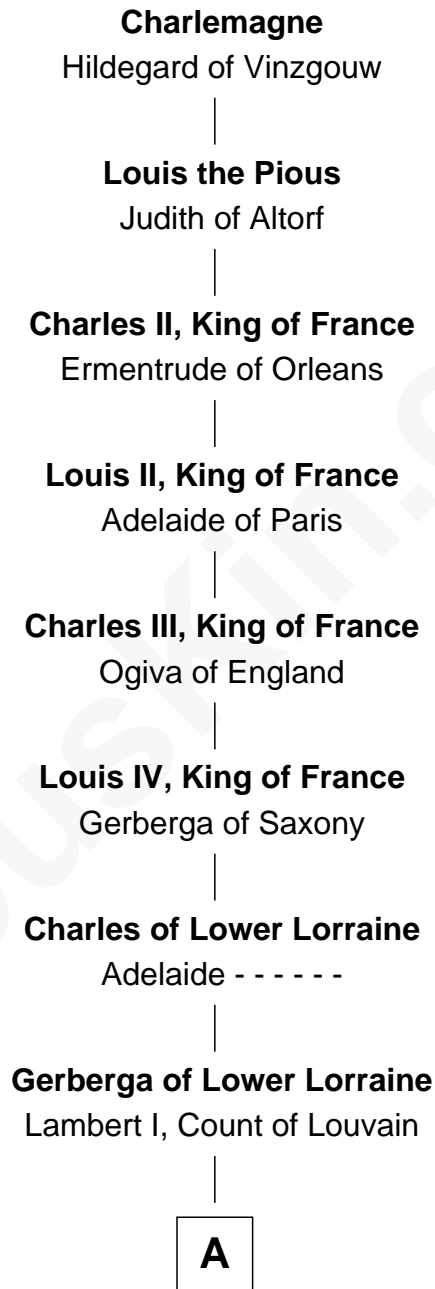

FamousKin.com
Relationship Chart of
Samuel Appleton

(c1586 - 1670) *Great Migration Immigrant 1636*

24th Great-grandson of

Charlemagne

King of the Franks

A

Lambert II, Count of Louvain

Oda of Lorraine

Henry II, Count of Louvain

Adela of Orthen

Gottfried I, Count of Louvain

Ide de Chiny

Alice of Louvain

William d'Aubeney

William d'Aubeney

Maud de St. Hilary

Margery Whetehill

Edward Isaac

Mary Isaac

Thomas Appleton

Samuel Appleton

Great Migration Immigrant 1636