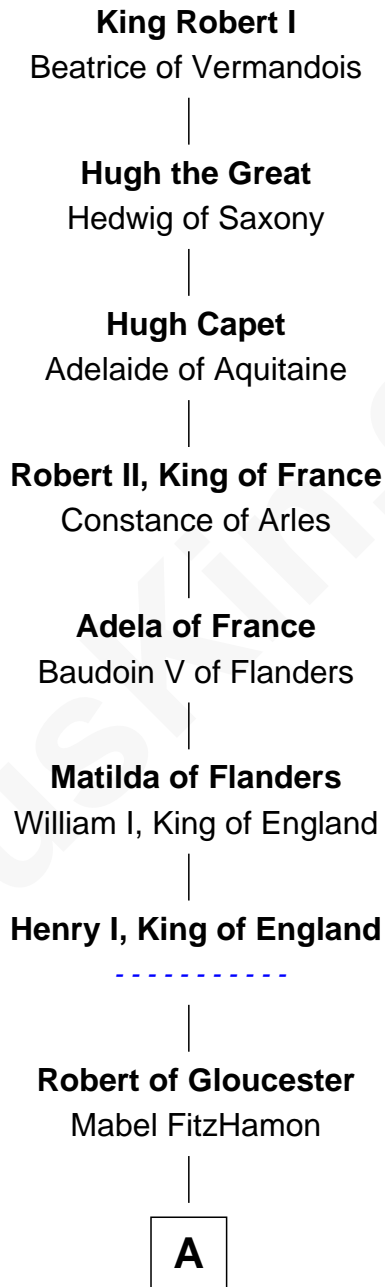

FamousKin.com Relationship Chart of Samuel Appleton

(c1586 - 1670) Great Migration Immigrant 1636

21st Great-grandson of

King Robert I
King of France

A

Maud of Gloucester
Sir Ranulf de Gernons

Hugh de Kevelioc
Bertrade de Montfort

Mabel of Chester
William d'Aubeney

Nichole d'Aubeney
Sir Roger de Somery

Joan de Somery
John IV le Strange

John V le Strange
Maud de Walton

Elizabeth le Strange
Gruffydd ap Madog

Gruffydd Fychan ap Gruffydd
Elen ferch Thomas ap Llewelyn