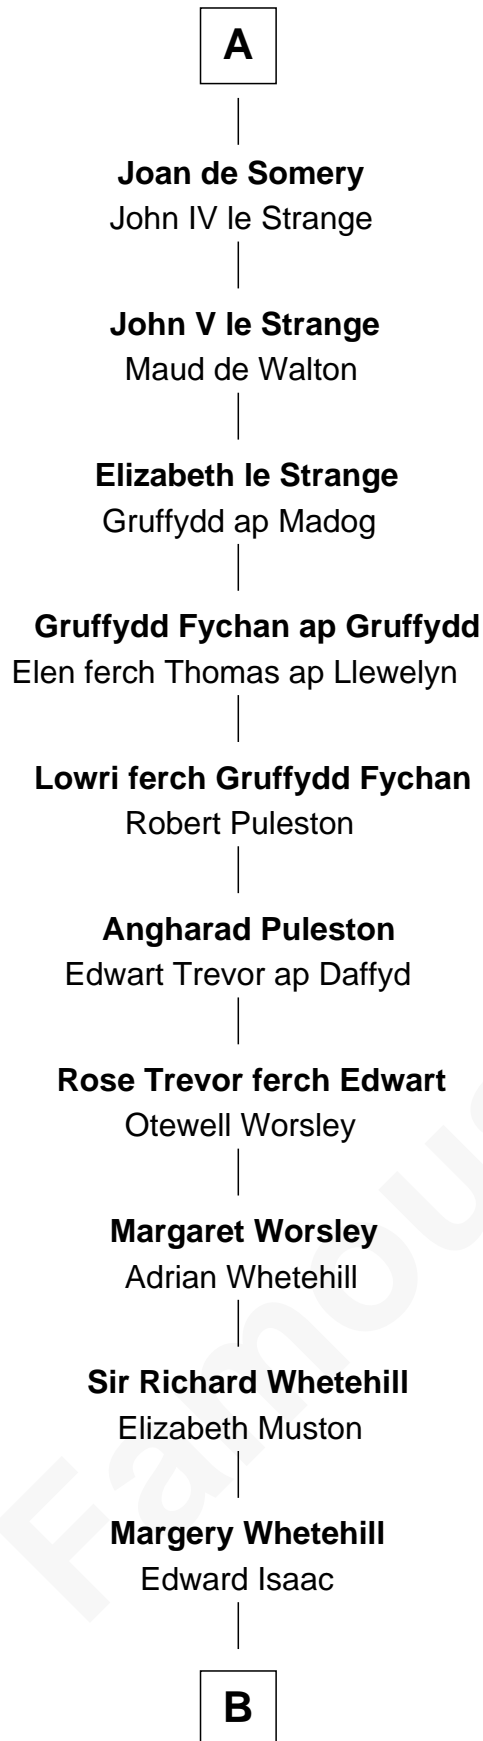

FamousKin.com

Relationship Chart of

Samuel Appleton

(c1586 - 1670) Great Migration Immigrant 1636

5th cousin 13 times removed of

William d'Aubeny
Magna Carta Surety

Robert I of Normandy
Herleve of Falaise

William I, King of England
Matilda of Flanders

Henry I, King of England

Robert of Gloucester
Mabel FitzHamon

Maud of Gloucester
Sir Ranulf de Gernons

Hugh de Kevelioc
Bertrade de Montfort

Mabel of Chester
William d'Aubeny

Nichole d'Aubeny
Sir Roger de Somery

A

Adelaide of Normandy
Lambert II of Lens

Judith of Lens
Waltheof II of Northumbria

Maud of Northumberland
Simon I de St. Liz

Maud de St. Liz
Robert Fitzrichard

Maud Fitzrobert
William de Aubeny

William d'Aubeny
Magna Carta Surety

B

—
Mary Isaac
Thomas Appleton

—
Samuel Appleton
Great Migration Immigrant 1636

FamousKin.com