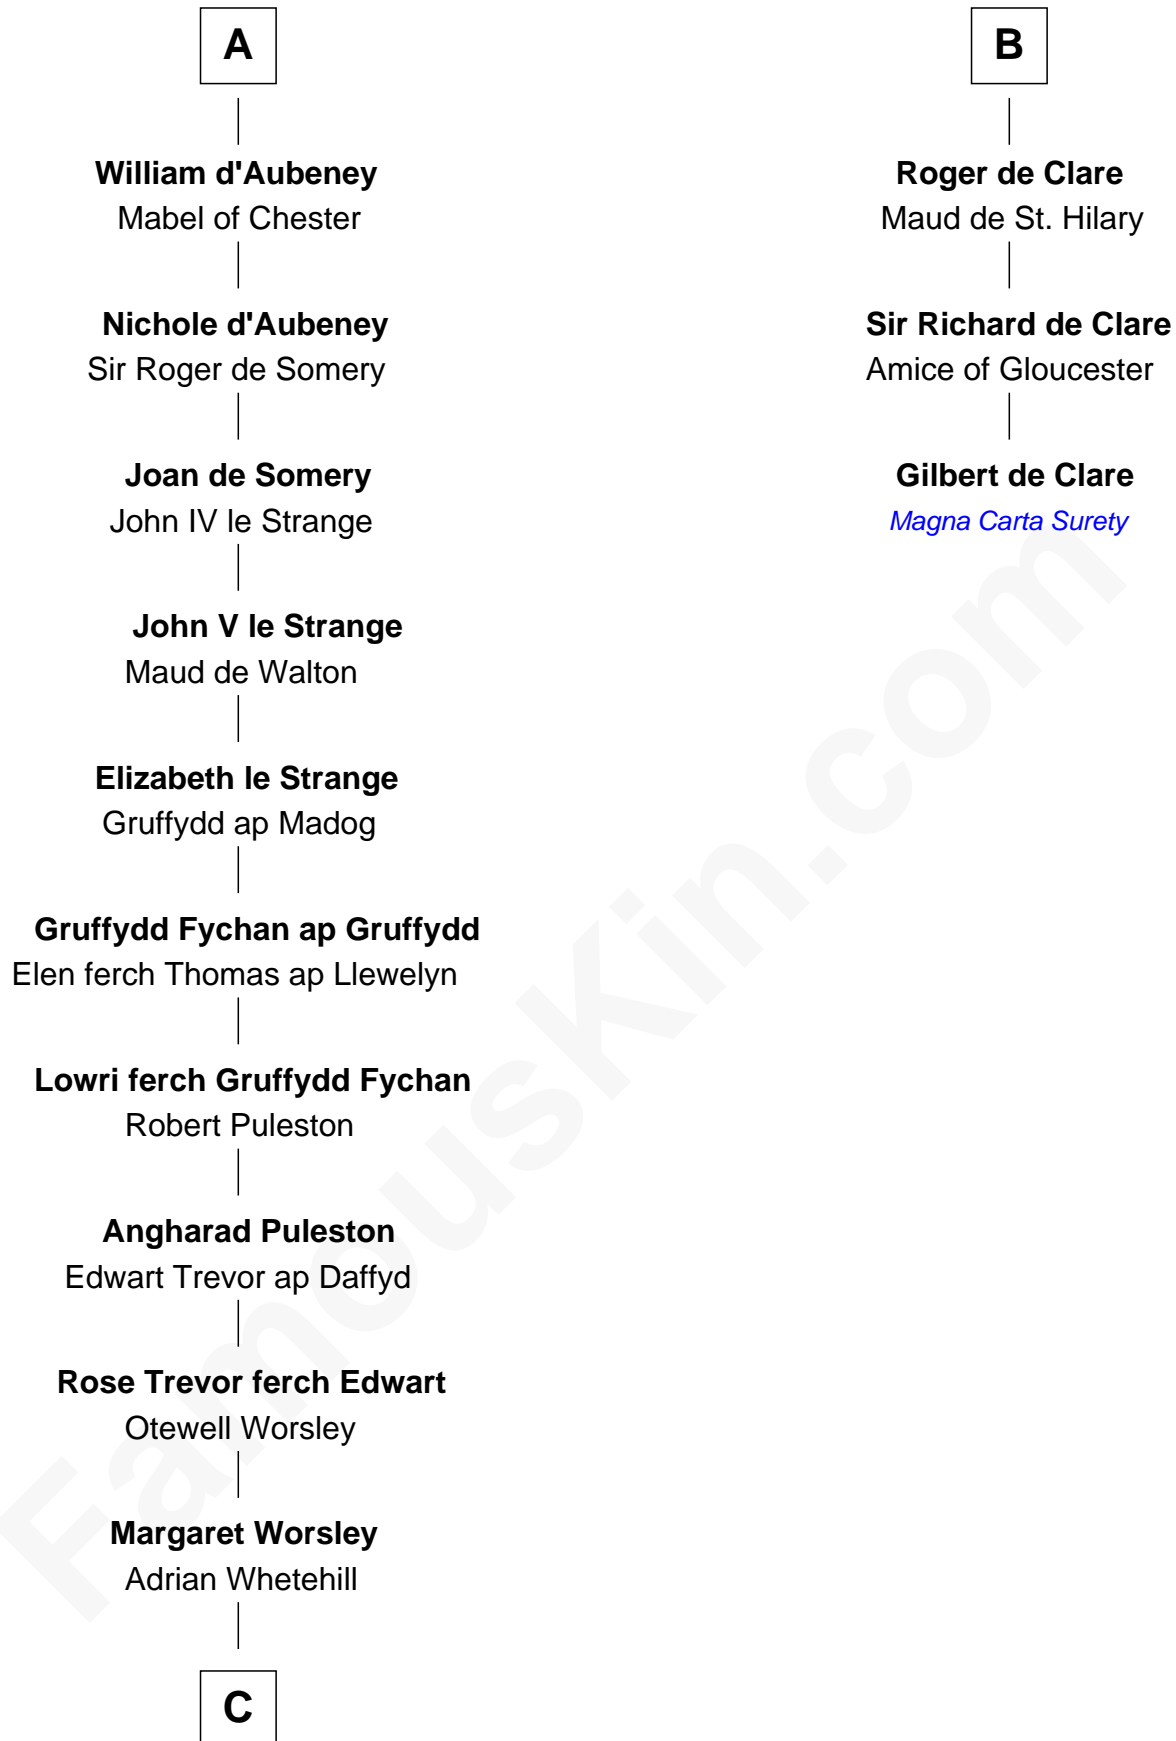

FamousKin.com

Relationship Chart of

Samuel Appleton

(c1586 - 1670) Great Migration Immigrant 1636

9th cousin 11 times removed of

Gilbert de Clare

Magna Carta Surety

C

—
Sir Richard Whetehill

Elizabeth Muston

—
Margery Whetehill

Edward Isaac

—
Mary Isaac

Thomas Appleton

—
Samuel Appleton

Great Migration Immigrant 1636