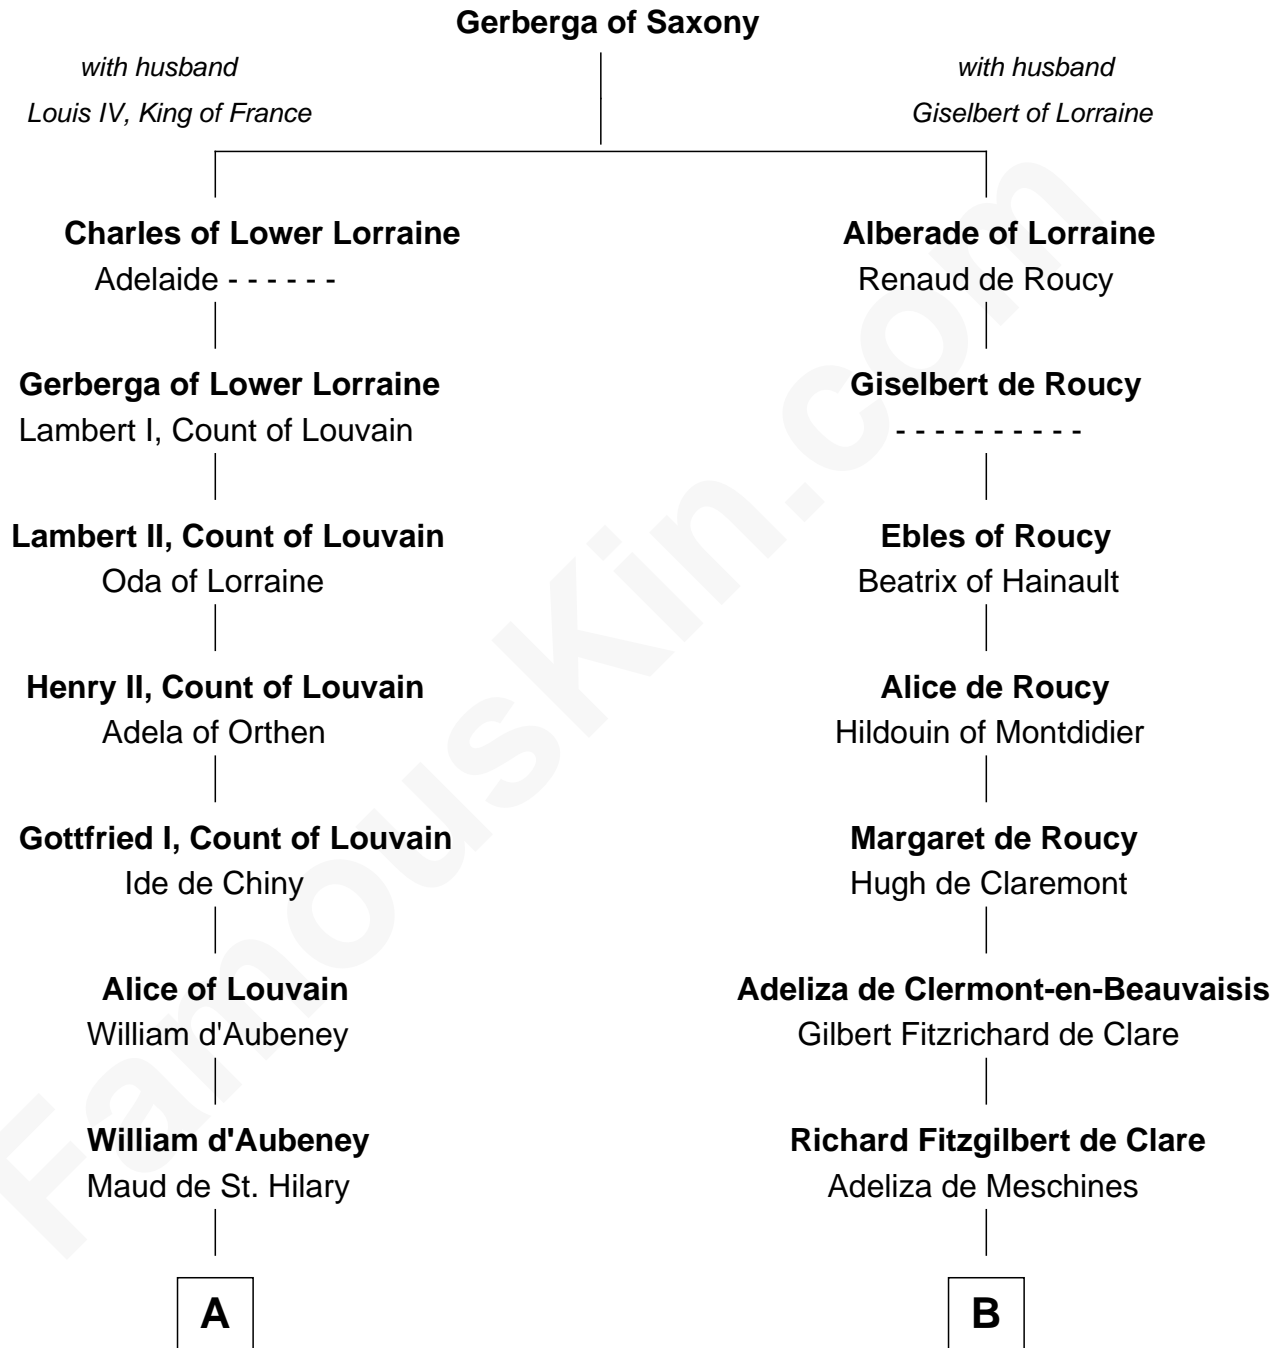

FamousKin.com

Relationship Chart of

Samuel Appleton

(c1586 - 1670) Great Migration Immigrant 1636

9th cousin 11 times removed of

Gilbert de Clare

Magna Carta Surety

C

—
Sir Richard Whetehill

Elizabeth Muston

—
Margery Whetehill

Edward Isaac

—
Mary Isaac

Thomas Appleton

—
Samuel Appleton

Great Migration Immigrant 1636