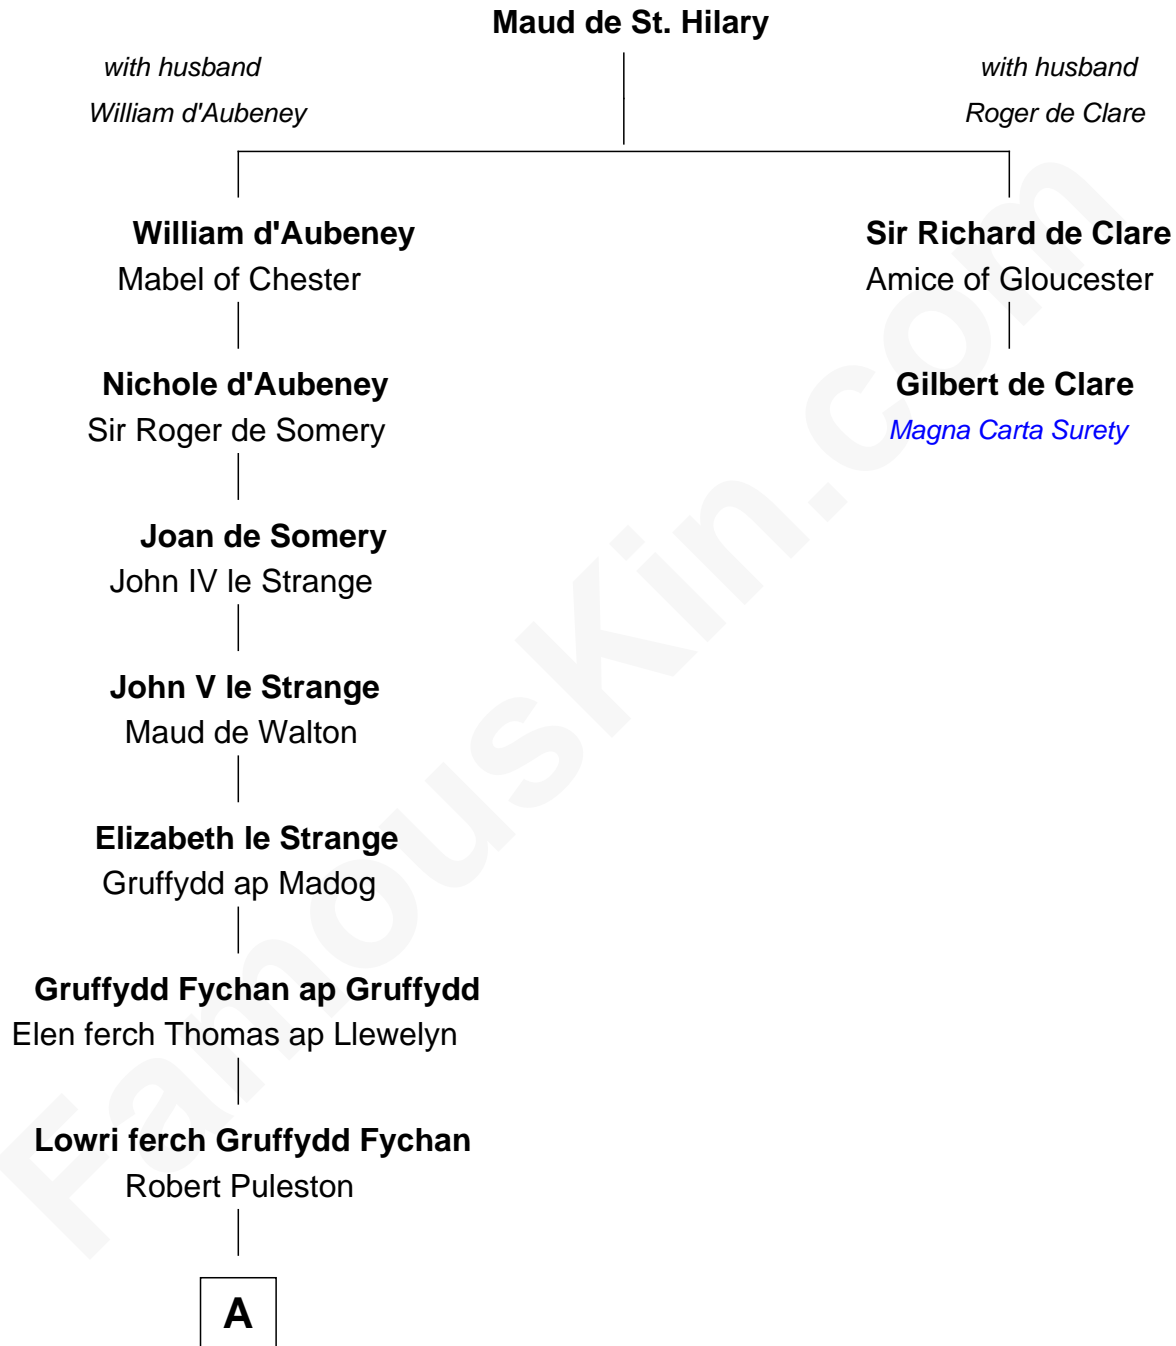

FamousKin.com Relationship Chart of Samuel Appleton

(c1586 - 1670) Great Migration Immigrant 1636

1st cousin 12 times removed of

Gilbert de Clare
Magna Carta Surety

A

—
Angharad Puleston
Edwart Trevor ap Daffyd

—
Rose Trevor ferch Edwart
Otwell Worsley

—
Margaret Worsley
Adrian Whetehill

—
Sir Richard Whetehill
Elizabeth Muston

—
Margery Whetehill
Edward Isaac

—
Mary Isaac
Thomas Appleton

—
Samuel Appleton
Great Migration Immigrant 1636