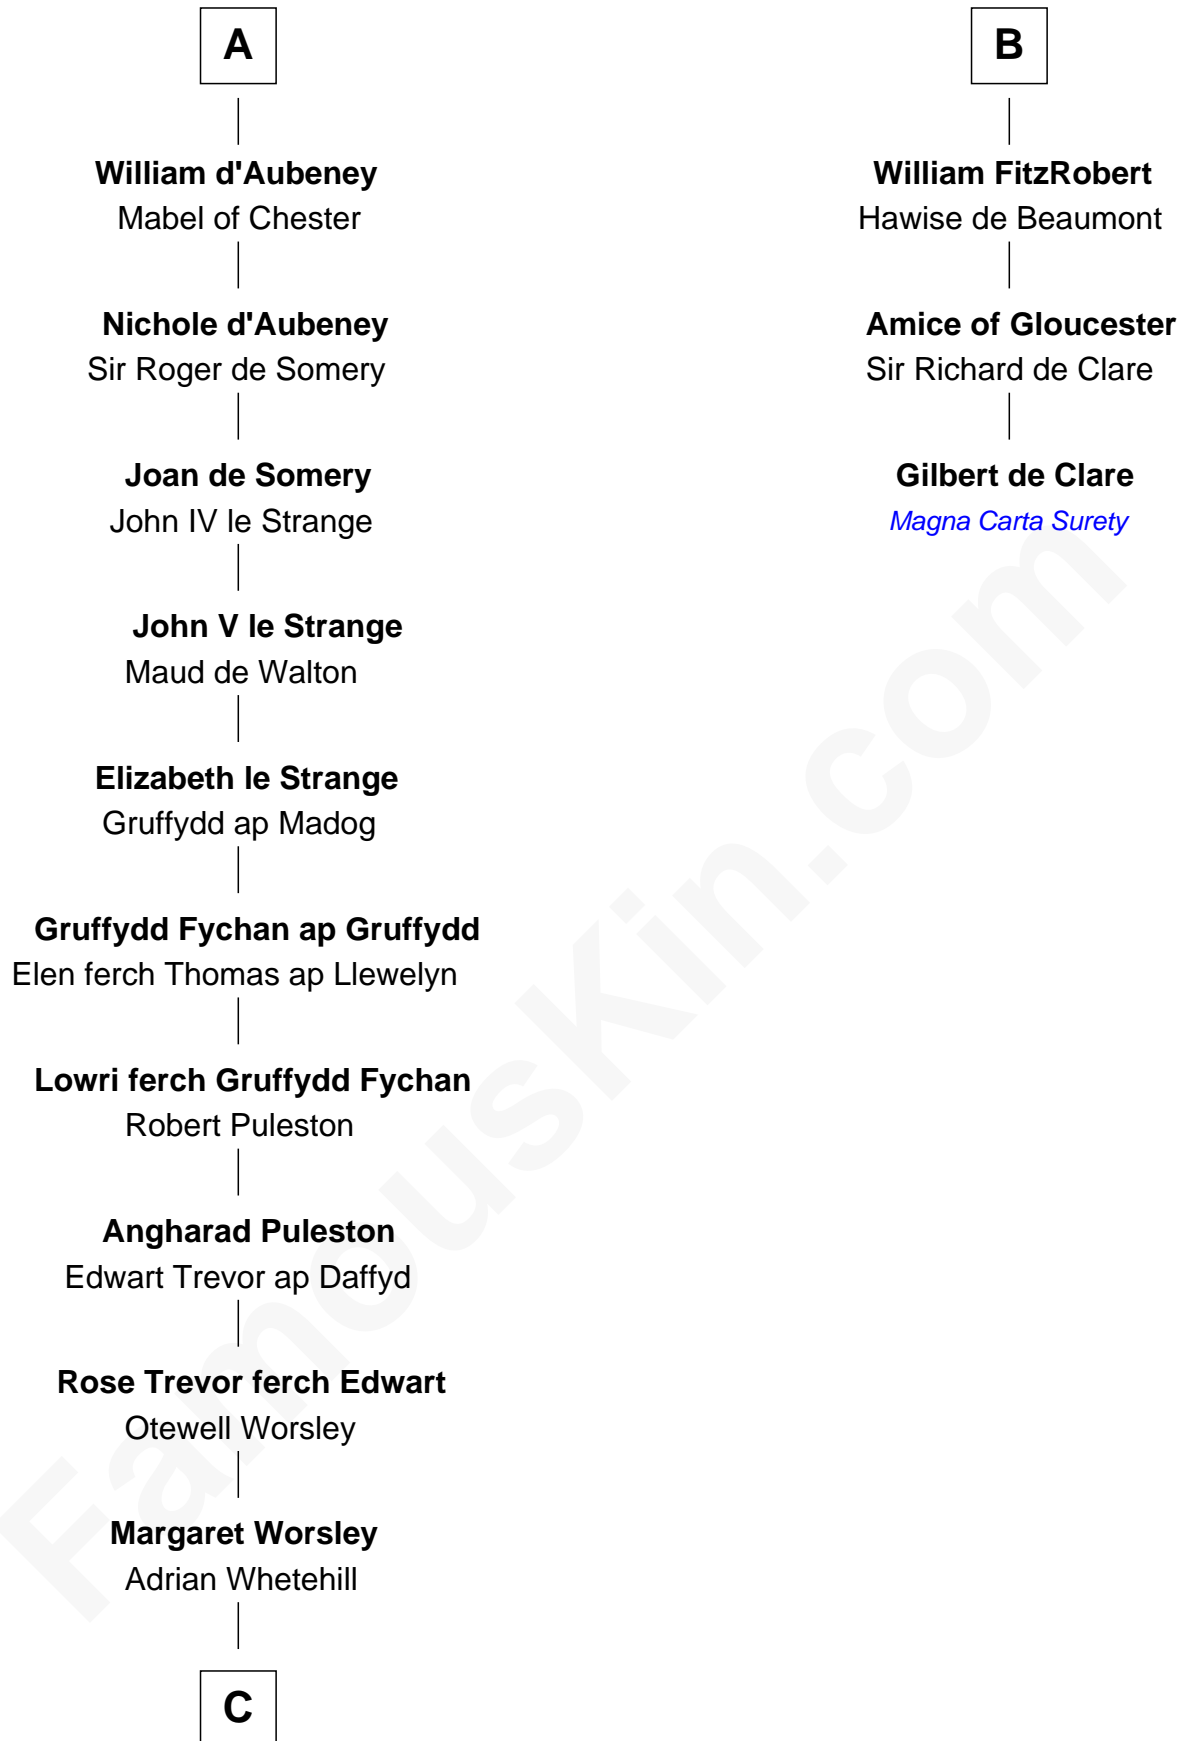

FamousKin.com

Relationship Chart of

Samuel Appleton

(c1586 - 1670) Great Migration Immigrant 1636

9th cousin 11 times removed of

Gilbert de Clare

Magna Carta Surety

Herman Billung

Great Migration Immigrant 1636

FamousKin.com