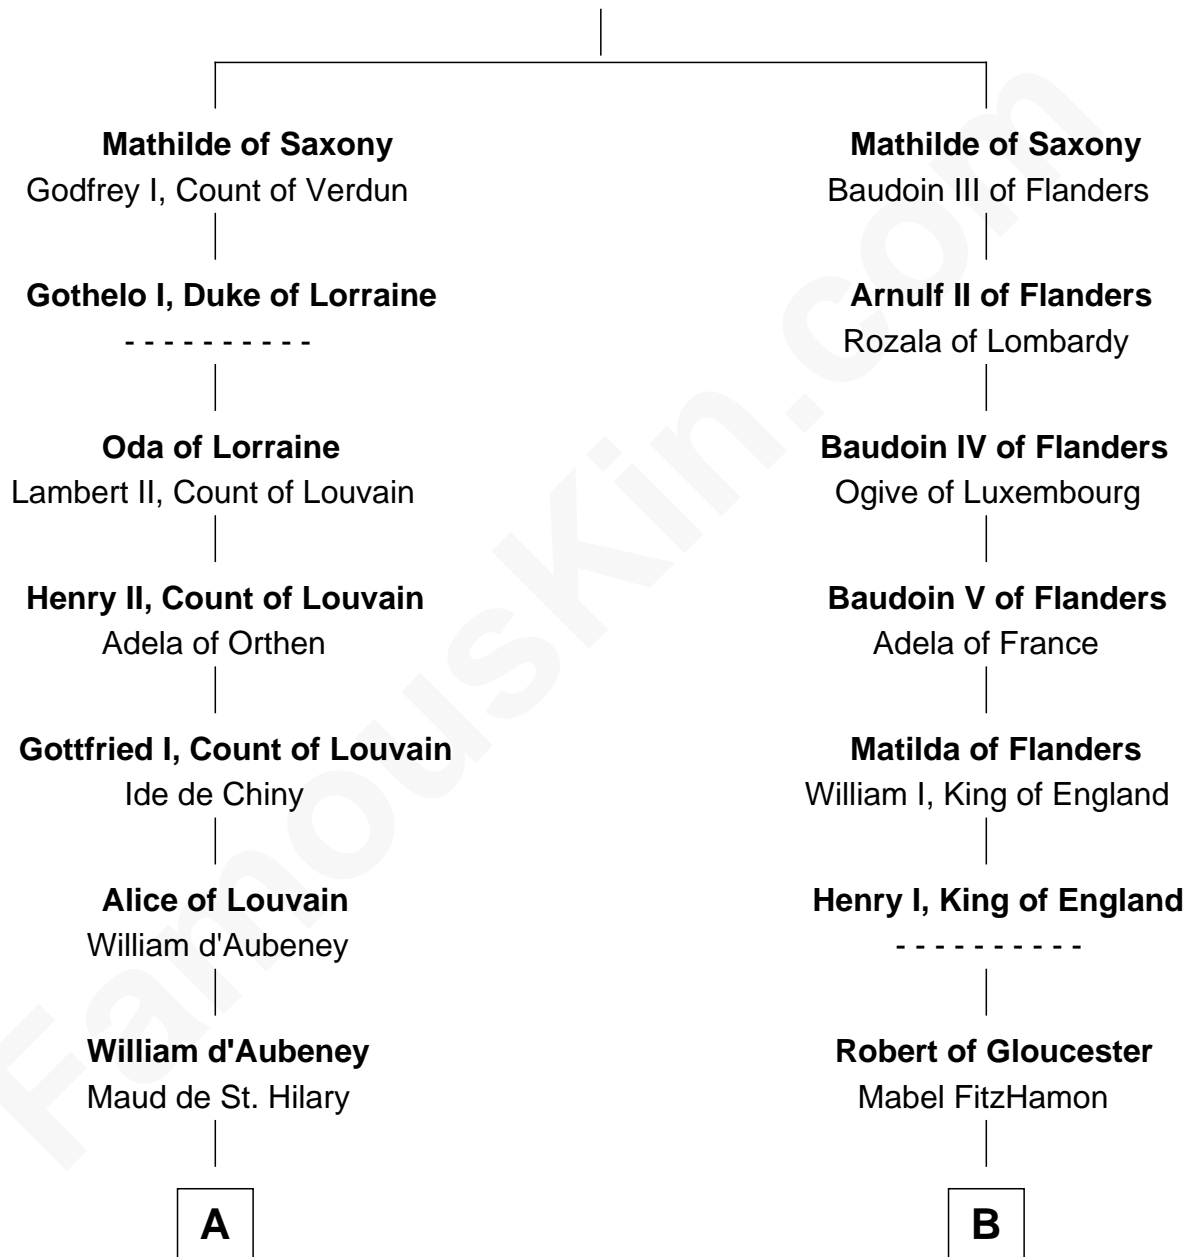

FamousKin.com

Relationship Chart of

Samuel Appleton

(c1586 - 1670) Great Migration Immigrant 1636

9th cousin 11 times removed of

Gilbert de Clare

Magna Carta Surety

Herman Billung

C

—
Sir Richard Whetehill

Elizabeth Muston

—
Margery Whetehill

Edward Isaac

—
Mary Isaac

Thomas Appleton

—
Samuel Appleton

Great Migration Immigrant 1636

FamousKin.com