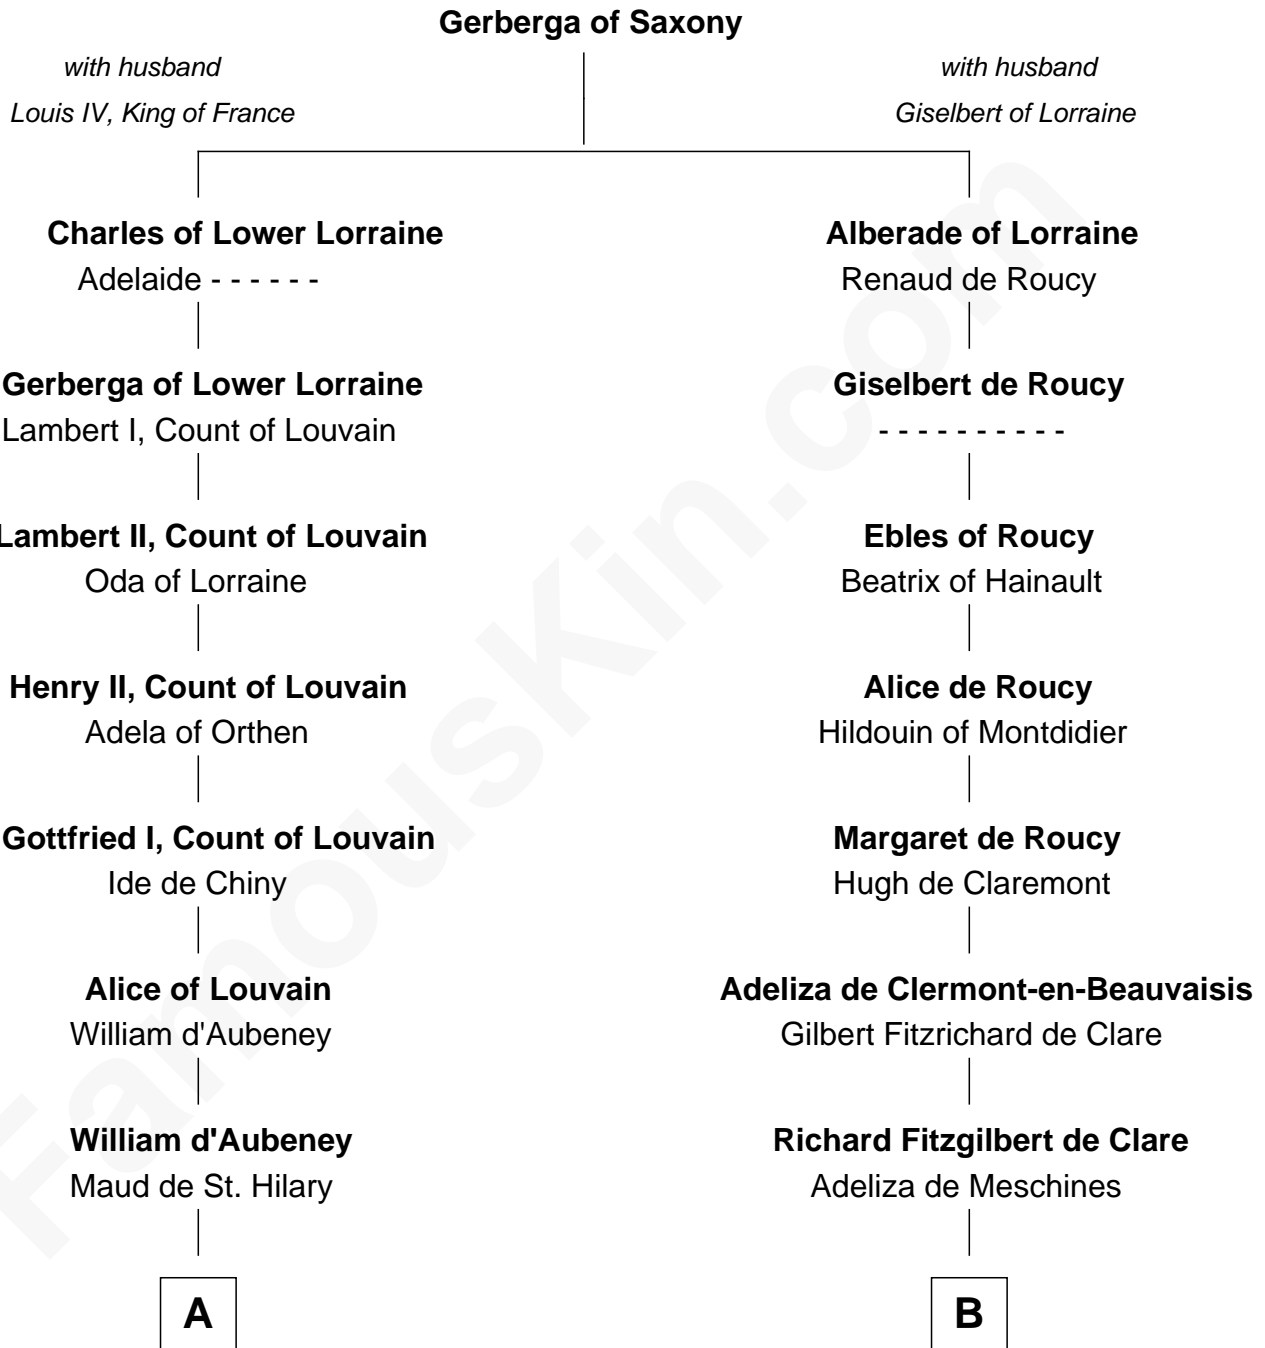

FamousKin.com

Relationship Chart of

Samuel Appleton

(c1586 - 1670) Great Migration Immigrant 1636

8th cousin 12 times removed of

Richard de Clare
Magna Carta Surety

C

—
Sir Richard Whetehill

Elizabeth Muston

—
Margery Whetehill

Edward Isaac

—
Mary Isaac

Thomas Appleton

—
Samuel Appleton

Great Migration Immigrant 1636

FamousKin.com