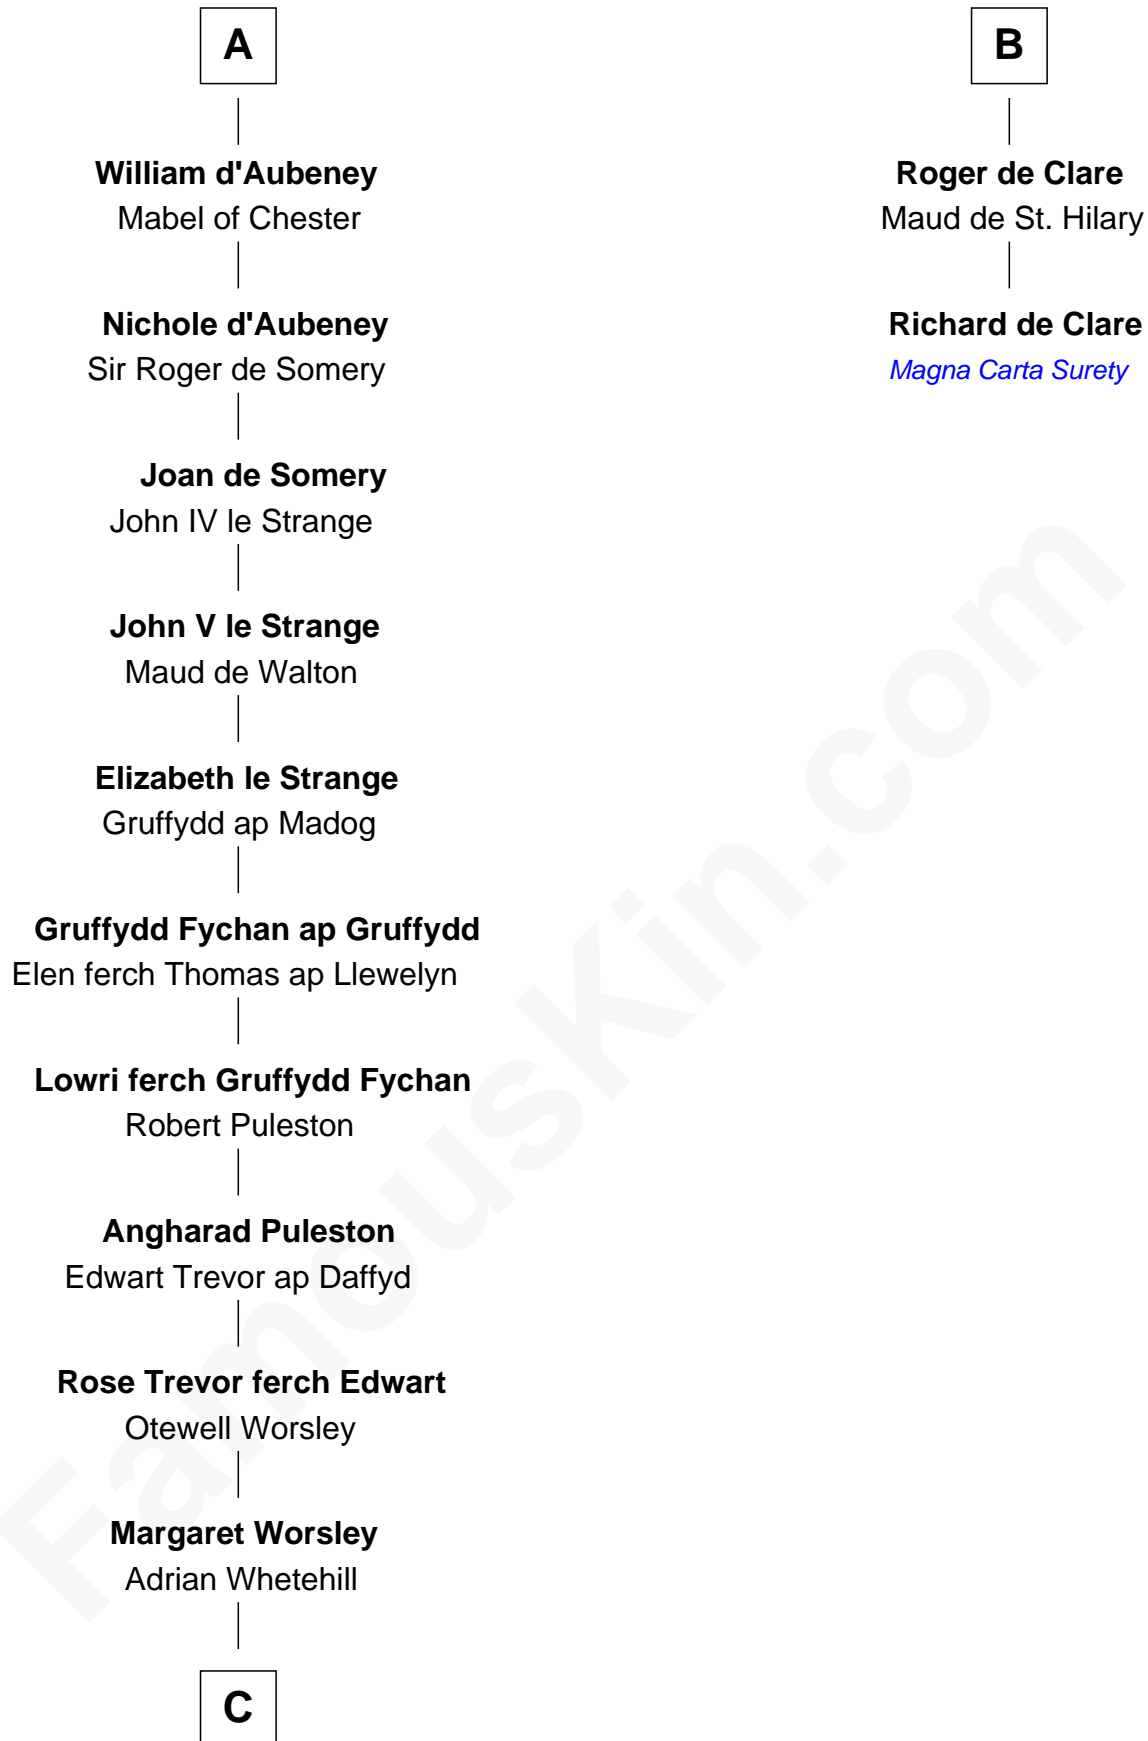

FamousKin.com

Relationship Chart of

Samuel Appleton

(c1586 - 1670) Great Migration Immigrant 1636

8th cousin 12 times removed of

Richard de Clare
Magna Carta Surety

C

—
Sir Richard Whetehill

Elizabeth Muston

—
Margery Whetehill

Edward Isaac

—
Mary Isaac

Thomas Appleton

—
Samuel Appleton

Great Migration Immigrant 1636

FamousKin.com