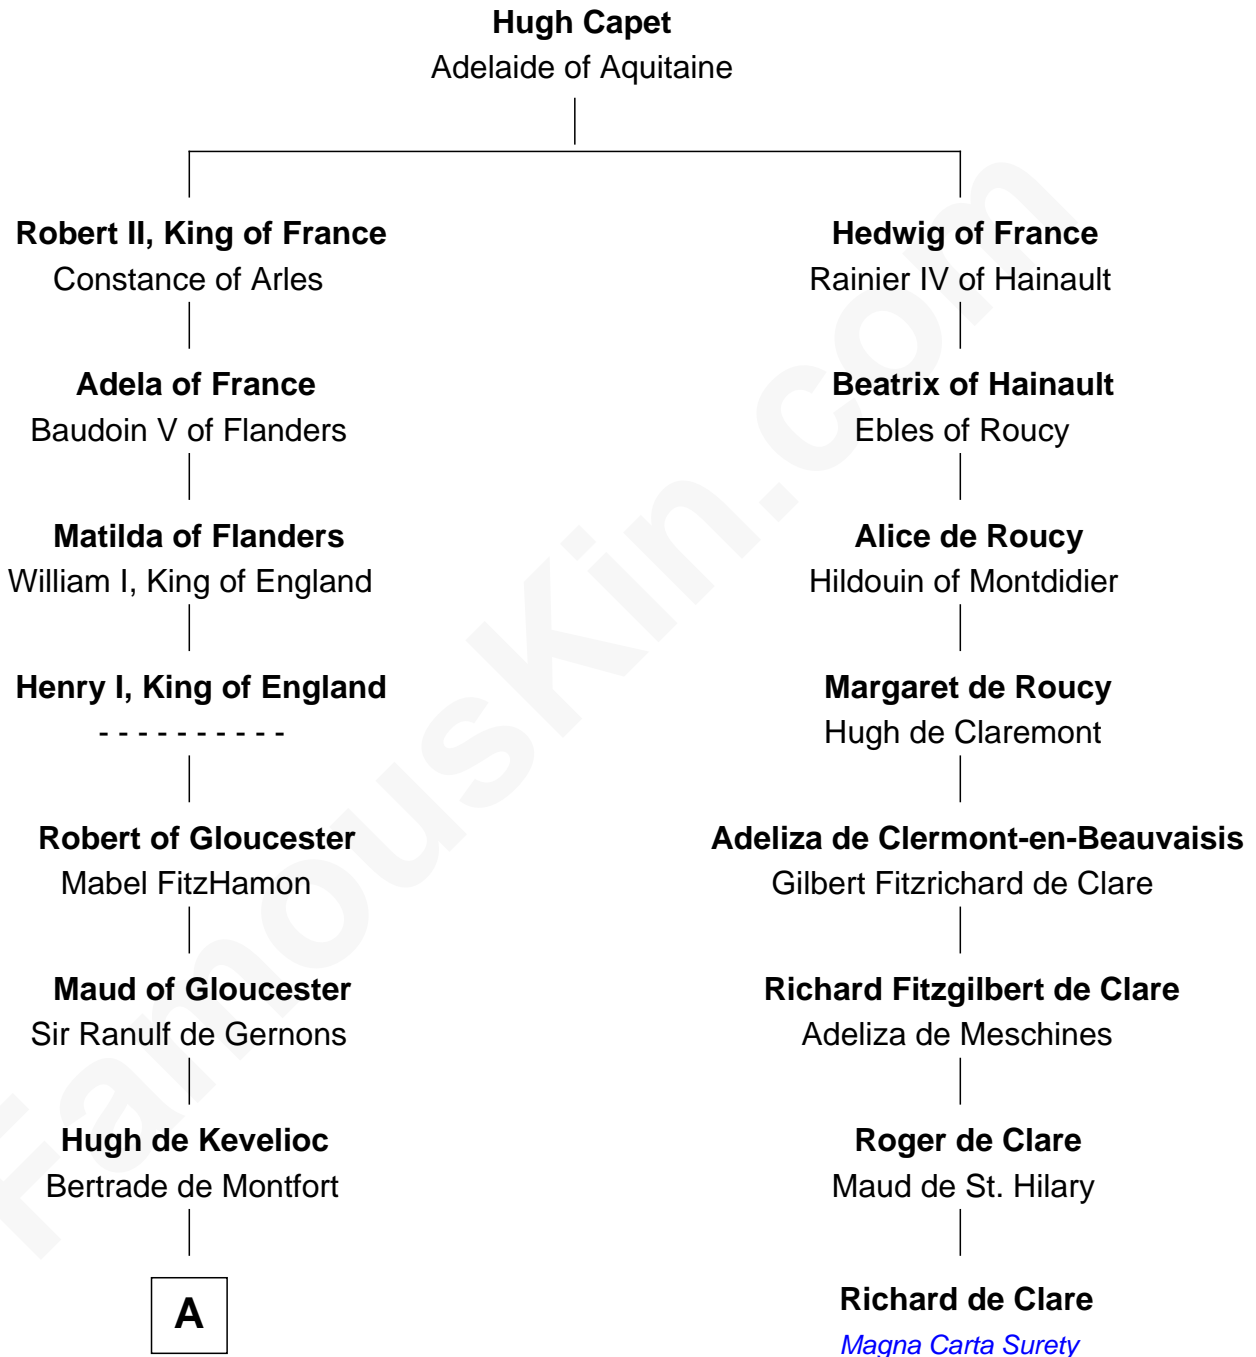

FamousKin.com

Relationship Chart of

Samuel Appleton

(c1586 - 1670) Great Migration Immigrant 1636

7th cousin 13 times removed of

Richard de Clare
Magna Carta Surety

A

Mabel of Chester

William d'Aubeney

Nichole d'Aubeney

Sir Roger de Somery

Joan de Somery

John IV le Strange

John V le Strange

Maud de Walton

Elizabeth le Strange

Gruffydd ap Madog

Gruffydd Fychan ap Gruffydd

Elen ferch Thomas ap Llewelyn

Lowri ferch Gruffydd Fychan

Robert Puleston

Angharad Puleston

Edwart Trevor ap Daffyd

Rose Trevor ferch Edwart