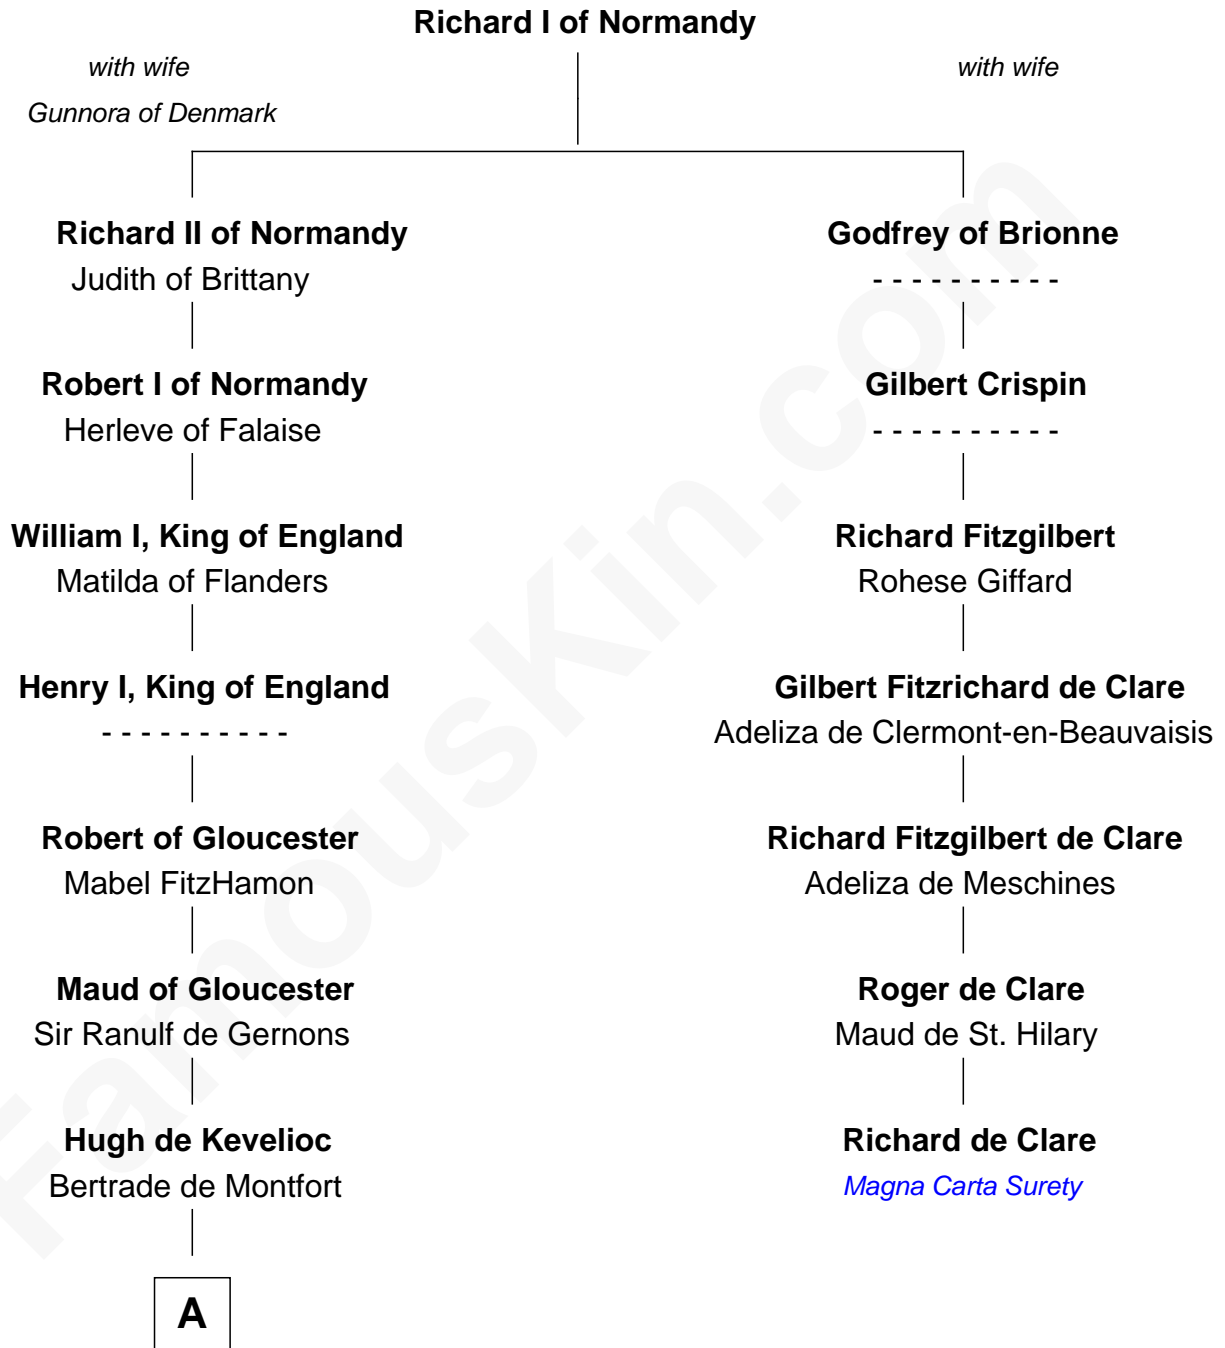

FamousKin.com

Relationship Chart of

Samuel Appleton

(c1586 - 1670) Great Migration Immigrant 1636

6th cousin 14 times removed of

Richard de Clare
Magna Carta Surety

A

Mabel of Chester

William d'Aubeney

Nichole d'Aubeney

Sir Roger de Somery

Joan de Somery

John IV le Strange

John V le Strange

Maud de Walton

Elizabeth le Strange

Gruffydd ap Madog

Gruffydd Fychan ap Gruffydd

Elen ferch Thomas ap Llewelyn

Lowri ferch Gruffydd Fychan

Robert Puleston

Angharad Puleston

Edwart Trevor ap Daffyd

Rose Trevor ferch Edwart

Edward Isaac

—
Mary Isaac

Thomas Appleton

—
Samuel Appleton

Great Migration Immigrant 1636

FamousKin.com