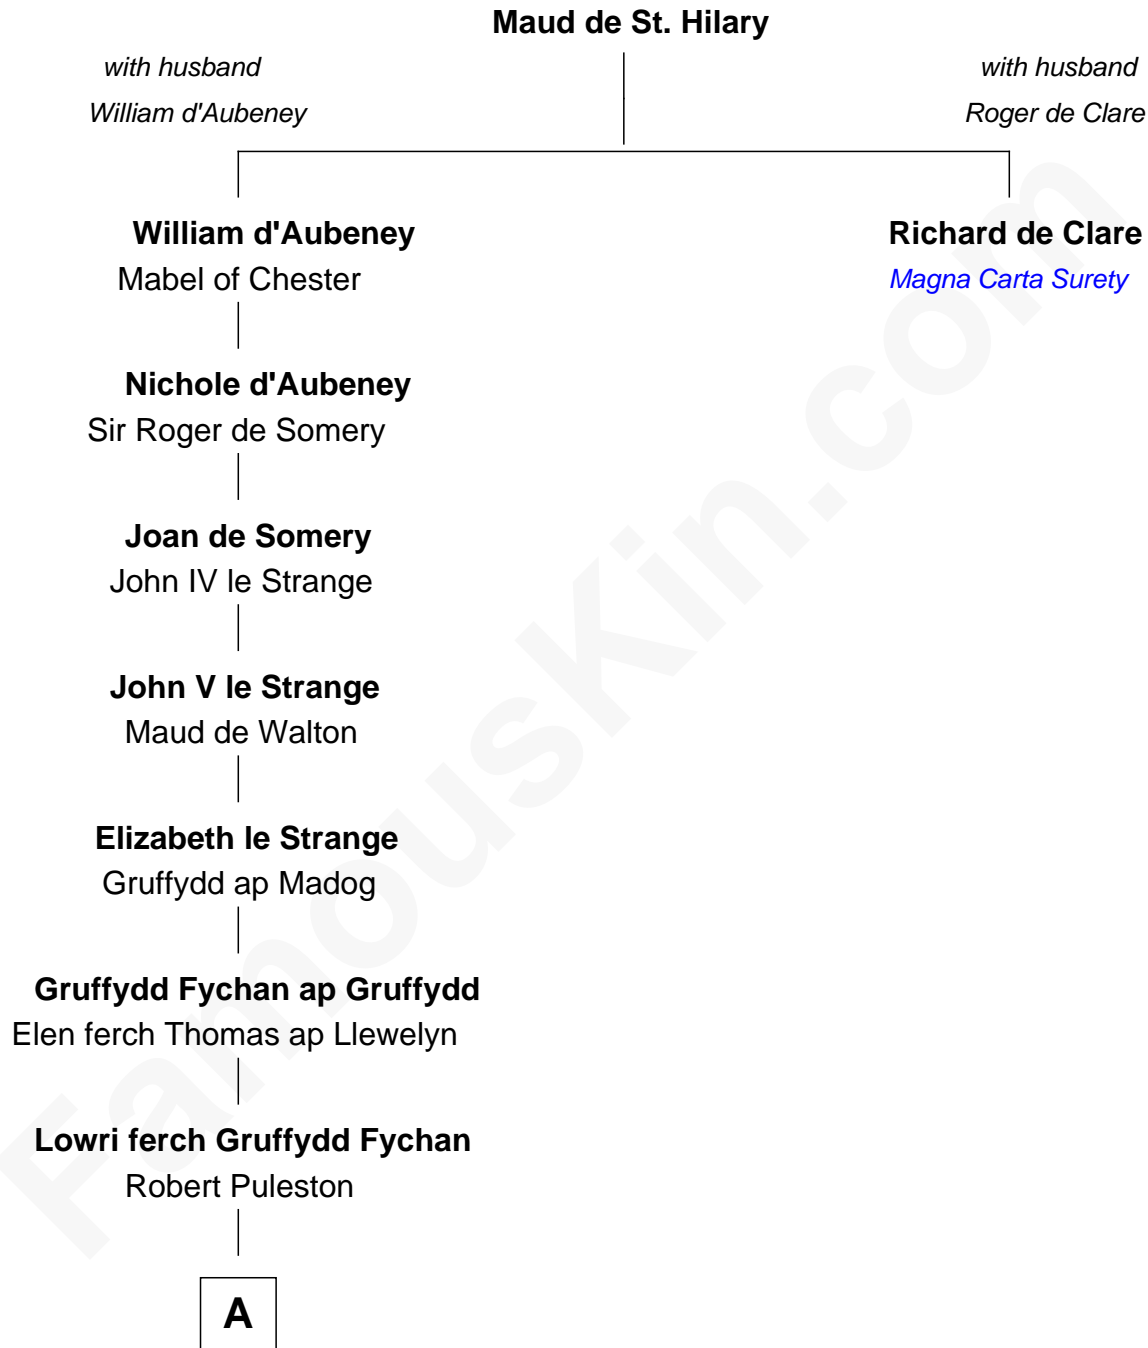

FamousKin.com

Relationship Chart of

Samuel Appleton

(c1586 - 1670) Great Migration Immigrant 1636

11th great-grandnephew of

Richard de Clare
Magna Carta Surety

A

Angharad Puleston
Edwart Trevor ap Daffyd

Rose Trevor ferch Edwart
Otwell Worsley

Margaret Worsley
Adrian Whetehill

Sir Richard Whetehill
Elizabeth Muston

Margery Whetehill
Edward Isaac

Mary Isaac
Thomas Appleton

Samuel Appleton
Great Migration Immigrant 1636