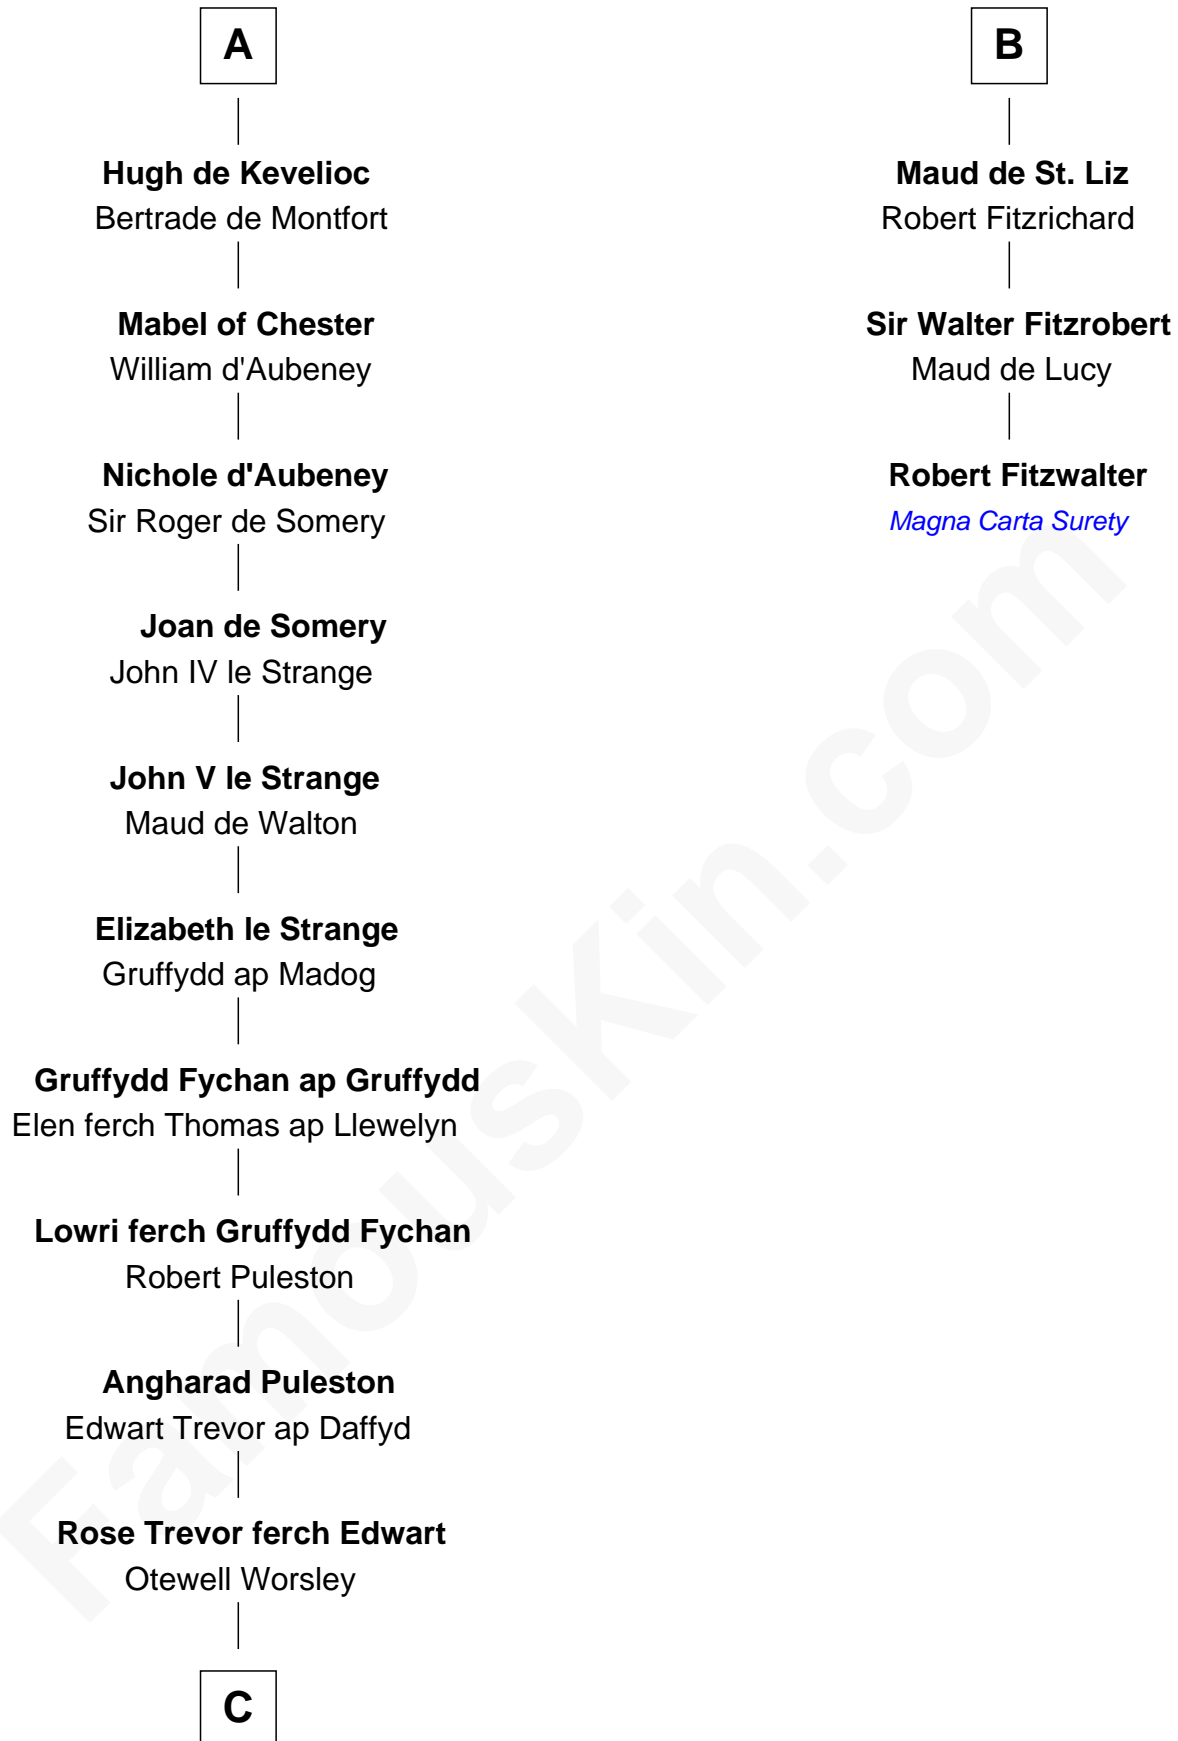

FamousKin.com

Relationship Chart of

Samuel Appleton

(c1586 - 1670) Great Migration Immigrant 1636

9th cousin 12 times removed of

Robert Fitzwalter
Magna Carta Surety

C

—
Margaret Worsley

Great Migration Immigrant 1636

FamousKin.com