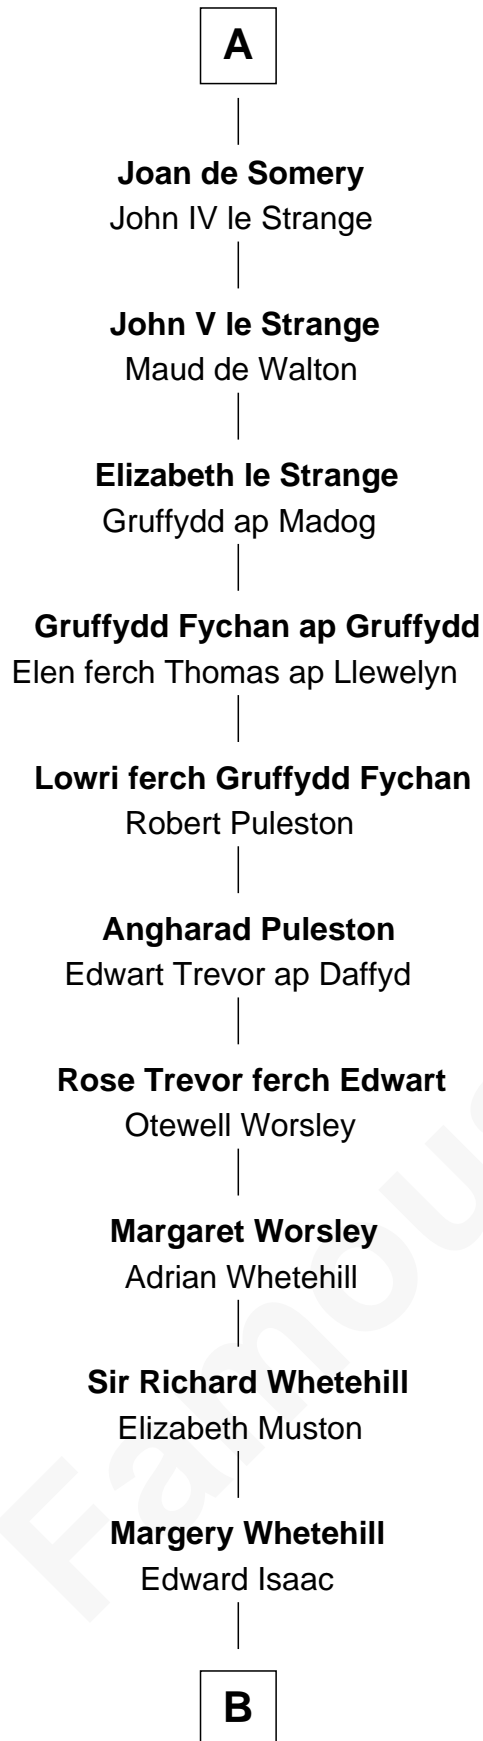

FamousKin.com

Relationship Chart of

Samuel Appleton

(c1586 - 1670) Great Migration Immigrant 1636

5th cousin 13 times removed of

Robert Fitzwalter
Magna Carta Surety

Robert I of Normandy
Herleve of Falaise

William I, King of England
Matilda of Flanders

Henry I, King of England

Robert of Gloucester
Mabel FitzHamon

Maud of Gloucester
Sir Ranulf de Gernons

Hugh de Kevelioc
Bertrade de Montfort

Mabel of Chester
William d'Aubeny

Nichole d'Aubeny
Sir Roger de Somery

A

Adelaide of Normandy
Lambert II of Lens

Judith of Lens
Waltheof II of Northumbria

Maud of Northumberland
Simon I de St. Liz

Maud de St. Liz
Robert Fitzrichard

Sir Walter Fitzrobert
Maud de Lucy

Robert Fitzwalter
Magna Carta Surety

B

—
Mary Isaac
Thomas Appleton

—
Samuel Appleton
Great Migration Immigrant 1636

FamousKin.com