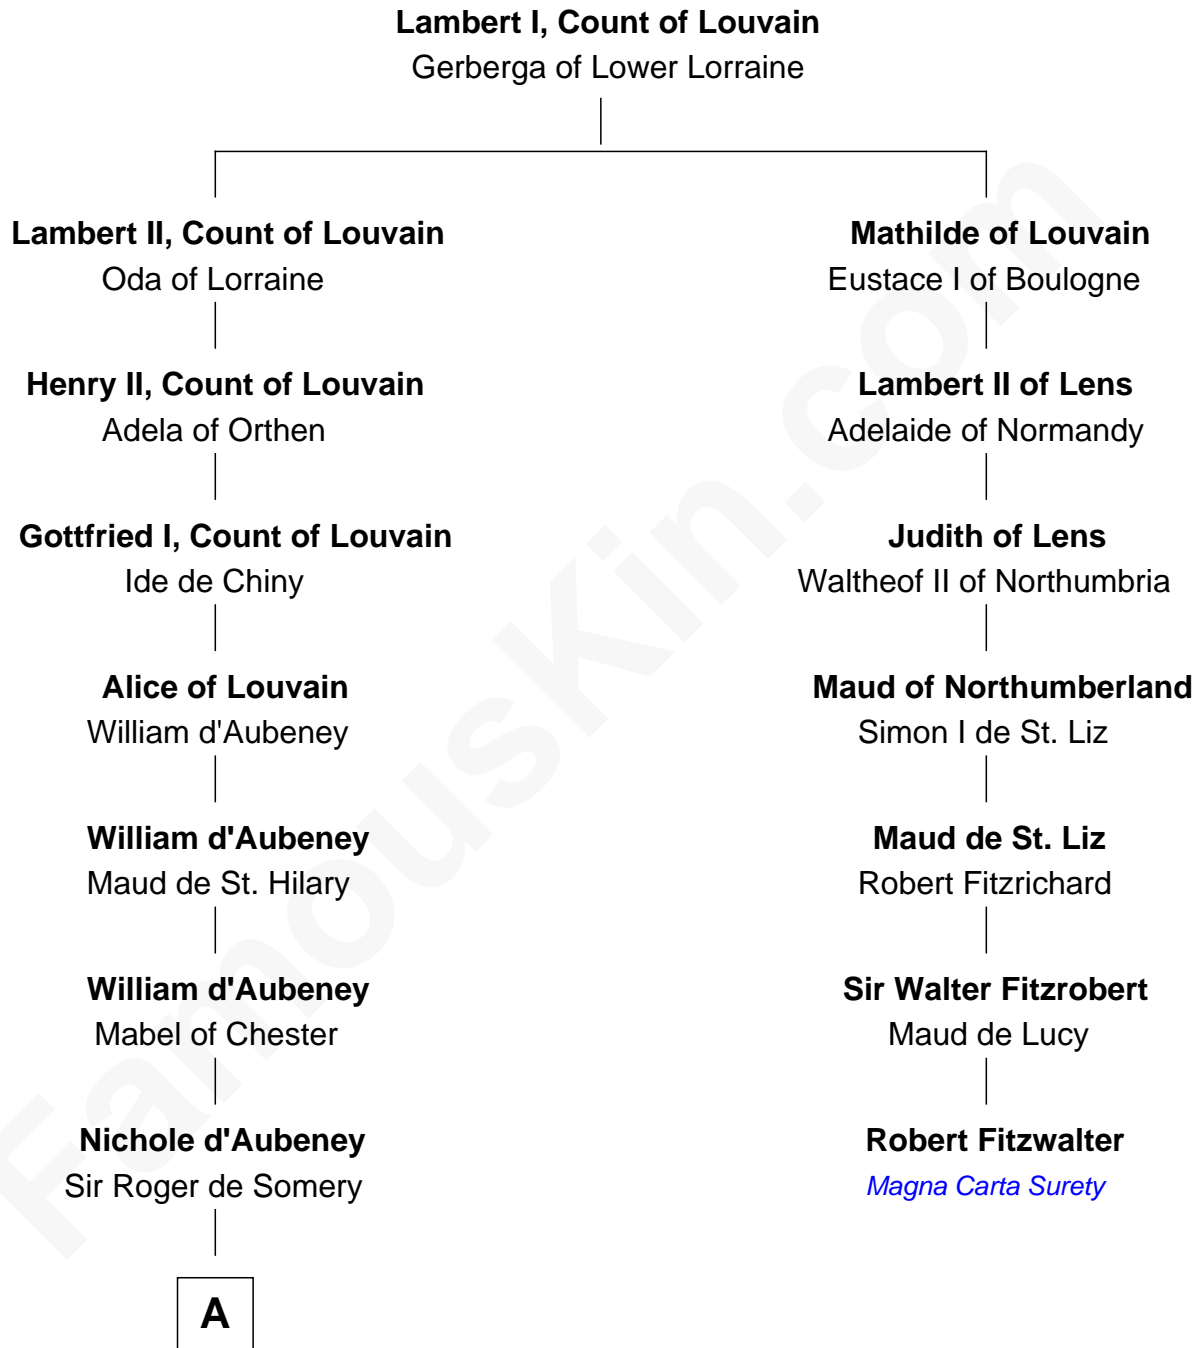

# FamousKin.com

## Relationship Chart of

### Samuel Appleton

(c1586 - 1670) Great Migration Immigrant 1636

6th cousin 12 times removed of

**Robert Fitzwalter**  
*Magna Carta Surety*

**B**

—  
**Mary Isaac**  
Thomas Appleton

—  
**Samuel Appleton**  
*Great Migration Immigrant 1636*