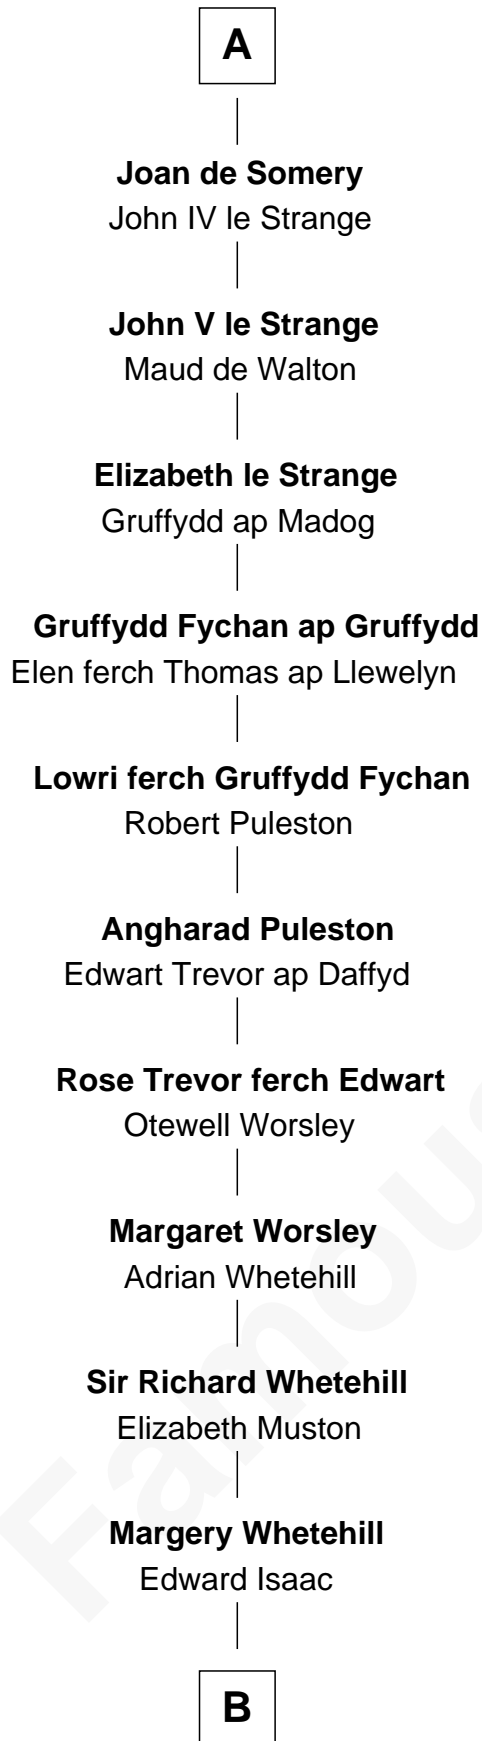

## Relationship Chart of

### Samuel Appleton

(c1586 - 1670) Great Migration Immigrant 1636

6th cousin 12 times removed of

**Robert Fitzwalter**  
*Magna Carta Surety*

**B**

—  
**Mary Isaac**  
Thomas Appleton

—  
**Samuel Appleton**  
*Great Migration Immigrant 1636*