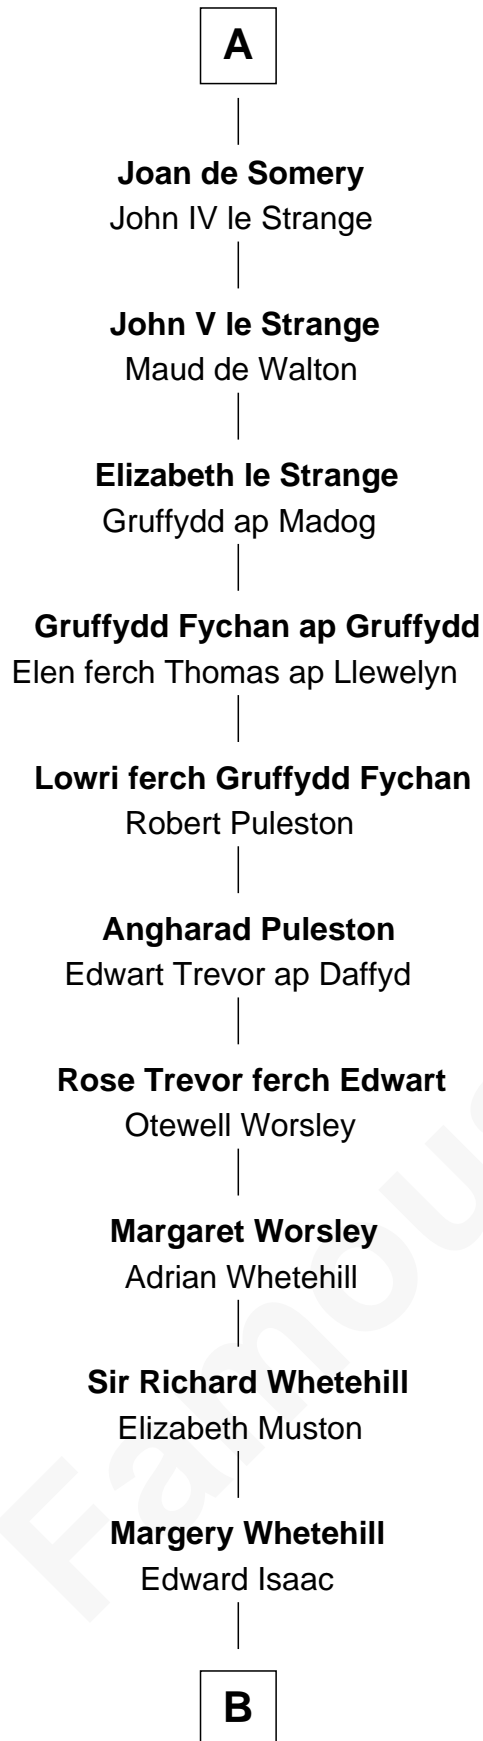

FamousKin.com

Relationship Chart of

Samuel Appleton

(c1586 - 1670) Great Migration Immigrant 1636

5th cousin 13 times removed of

Saher de Quincy
Magna Carta Surety

Robert I of Normandy
Herleve of Falaise

William I, King of England
Matilda of Flanders

Henry I, King of England

Robert of Gloucester
Mabel FitzHamon

Maud of Gloucester
Sir Ranulf de Gernons

Hugh de Kevelioc
Bertrade de Montfort

Mabel of Chester
William d'Aubeny

Nichole d'Aubeny
Sir Roger de Somery

A

Adelaide of Normandy
Lambert II of Lens

Judith of Lens
Waltheof II of Northumbria

Maud of Northumberland
Simon I de St. Liz

Maud de St. Liz
Saher I de Quincy

Robert de Quincy
Orabel FitzNess

Saher de Quincy
Magna Carta Surety

B

—
Mary Isaac
Thomas Appleton

—
Samuel Appleton
Great Migration Immigrant 1636

FamousKin.com