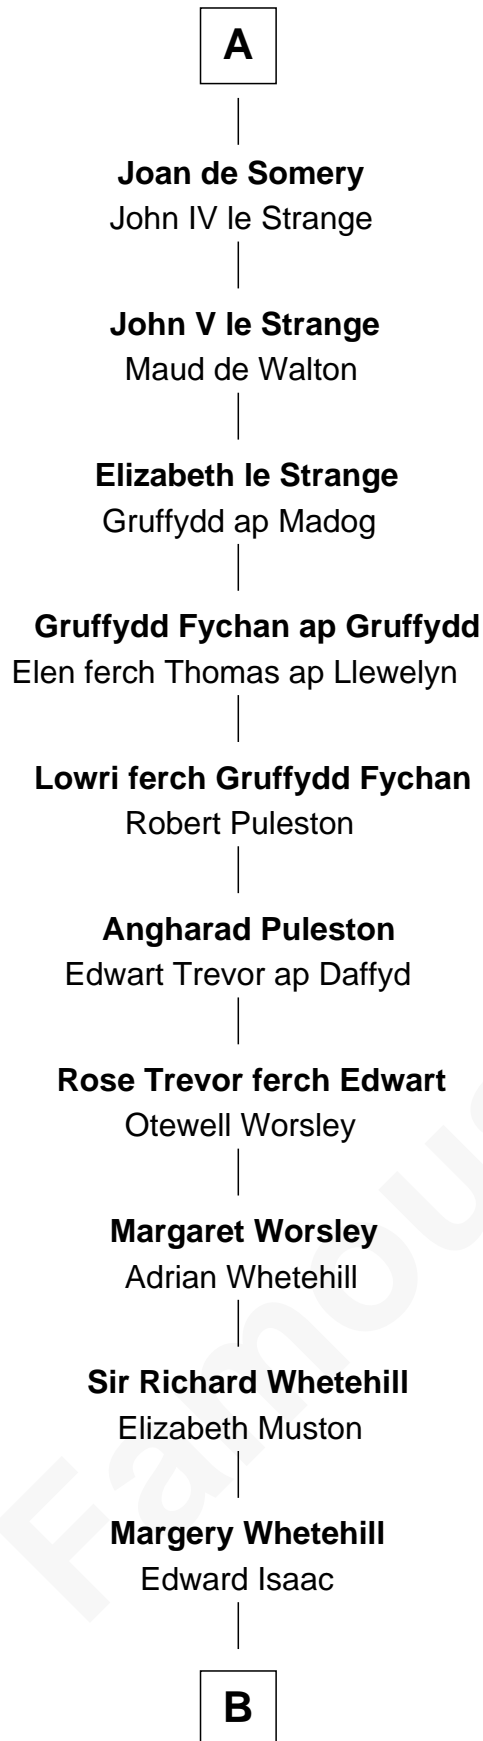

FamousKin.com

Relationship Chart of

Samuel Appleton

(c1586 - 1670) Great Migration Immigrant 1636

6th cousin 12 times removed of

Saher de Quincy
Magna Carta Surety

Lambert I, Count of Louvain
Gerberga of Lower Lorraine

Lambert II, Count of Louvain
Oda of Lorraine

Henry II, Count of Louvain
Adela of Orthen

Gottfried I, Count of Louvain
Ide de Chiny

Alice of Louvain
William d'Aubeny

William d'Aubeny
Maud de St. Hilary

William d'Aubeny
Mabel of Chester

Nichole d'Aubeny
Sir Roger de Somery

A

Mathilde of Louvain
Eustace I of Boulogne

Lambert II of Lens
Adelaide of Normandy

Judith of Lens
Waltheof II of Northumbria

Maud of Northumberland
Simon I de St. Liz

Maud de St. Liz
Saher I de Quincy

Robert de Quincy
Orabel FitzNess

Saher de Quincy
Magna Carta Surety

B

—
Mary Isaac
Thomas Appleton

—
Samuel Appleton
Great Migration Immigrant 1636

FamousKin.com