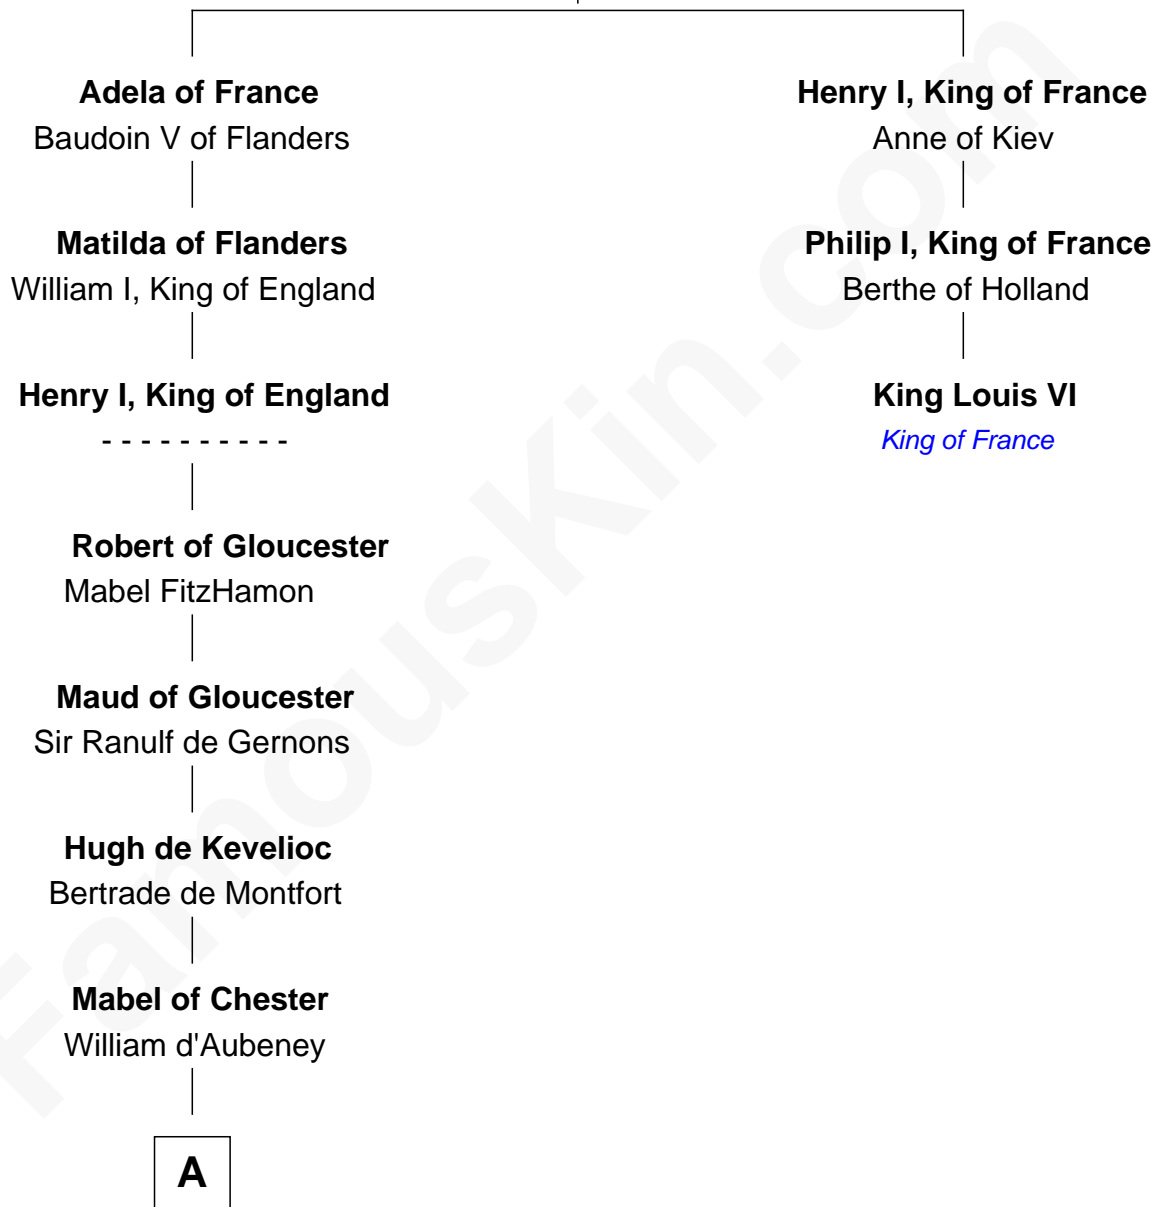

FamousKin.com

Relationship Chart of

Samuel Appleton

(c1586 - 1670) Great Migration Immigrant 1636

2nd cousin 17 times removed of

King Louis VI
King of France

Robert II, King of France
Constance of Arles

B

—
Margery Whetehill

Edward Isaac

—
Mary Isaac

Thomas Appleton

—
Samuel Appleton

Great Migration Immigrant 1636

FamousKin.com