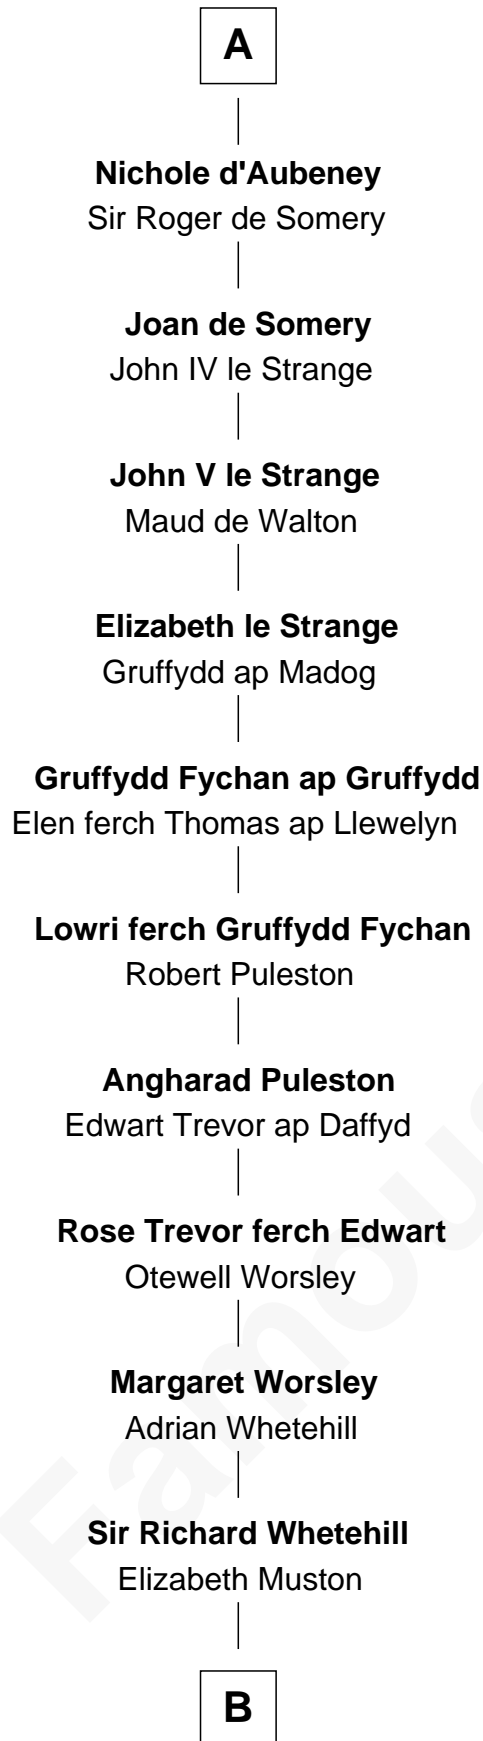

FamousKin.com

Relationship Chart of

Samuel Appleton

(c1586 - 1670) Great Migration Immigrant 1636

2nd cousin 17 times removed of

King Louis VI
King of France

Robert II, King of France
Constance of Arles

B

—
Margery Whetehill

Edward Isaac

—
Mary Isaac

Thomas Appleton

—
Samuel Appleton

Great Migration Immigrant 1636

FamousKin.com