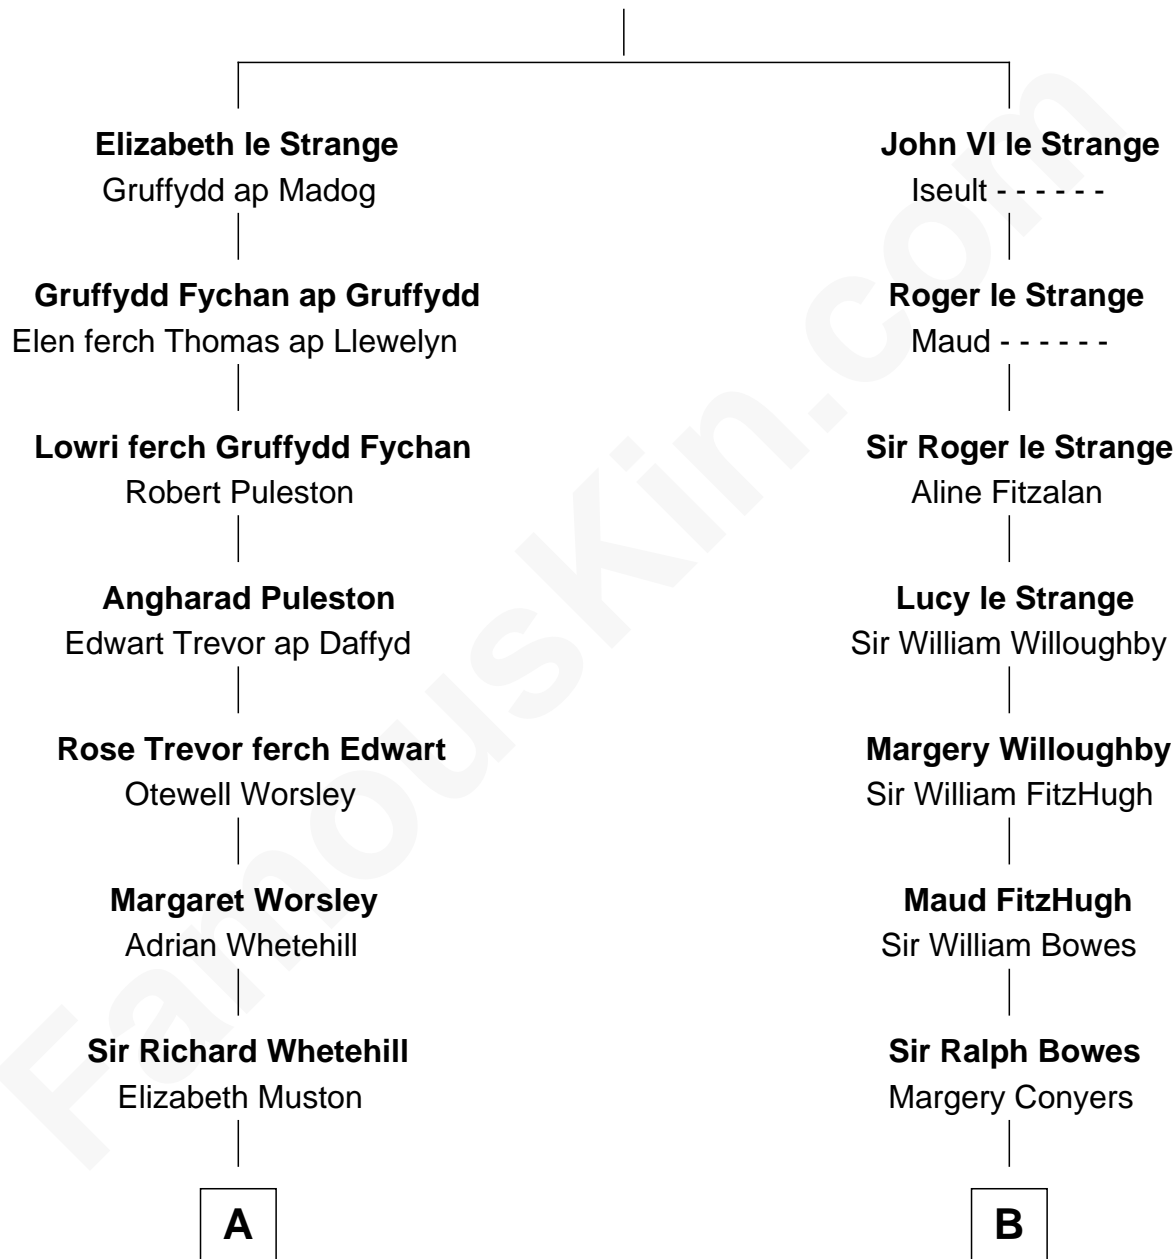

## Relationship Chart of

### Samuel Appleton

(c1586 - 1670) Great Migration Immigrant 1636

9th cousin 11 times removed of

### King Charles III

King of the United Kingdom

**John V le Strange**

Maud de Walton

C

**Claude George Bowes-Lyon**  
Cecilia Nina Cavendish-Bentinck

**Elizabeth Bowes-Lyon**  
George VI, King of the United Kingdom

**Elizabeth II, Queen of the United Kingdom**  
Prince Philip of Edinburgh

**King Charles III**  
*King of the United Kingdom*

FamousKin.com