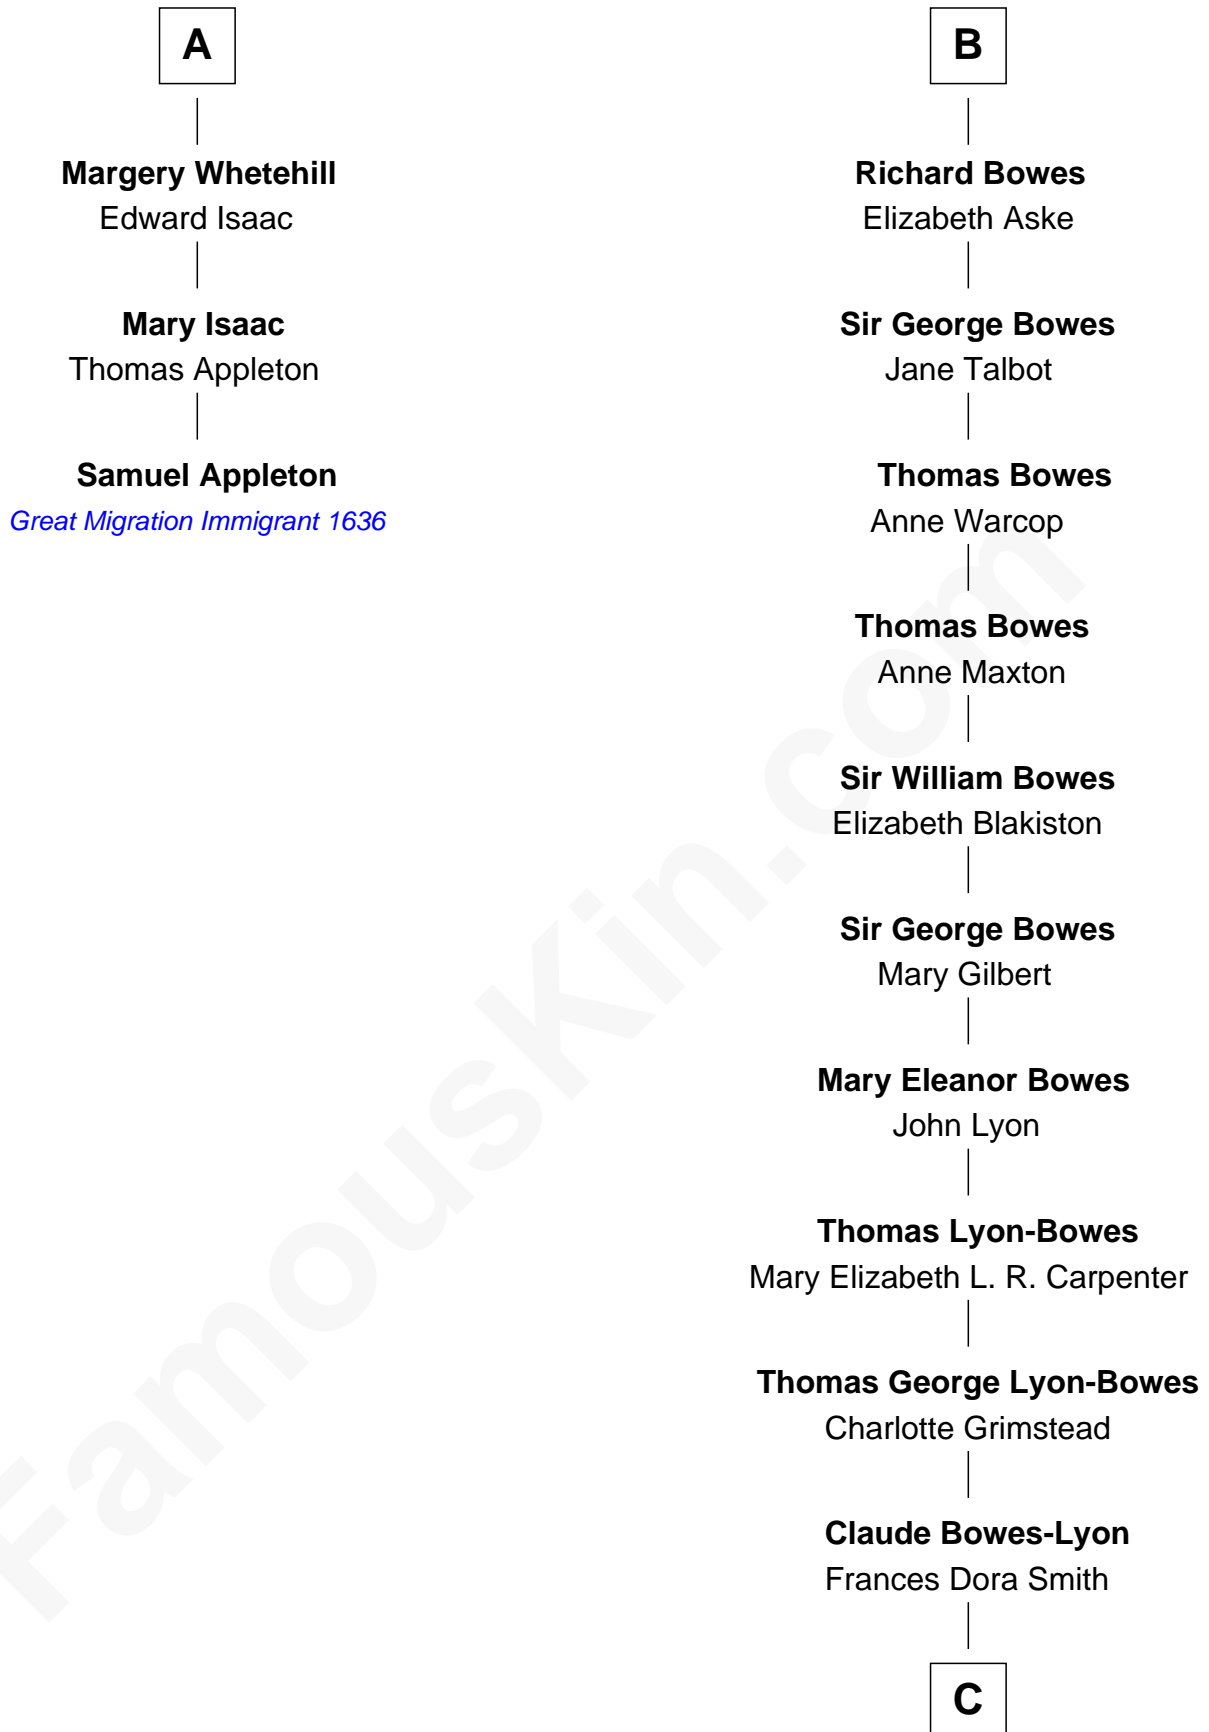

## Relationship Chart of

### Samuel Appleton

(c1586 - 1670) Great Migration Immigrant 1636

9th cousin 11 times removed of

### King Charles III

King of the United Kingdom

**John V le Strange**

Maud de Walton

C

**Claude George Bowes-Lyon**  
Cecilia Nina Cavendish-Bentinck

**Elizabeth Bowes-Lyon**  
George VI, King of the United Kingdom