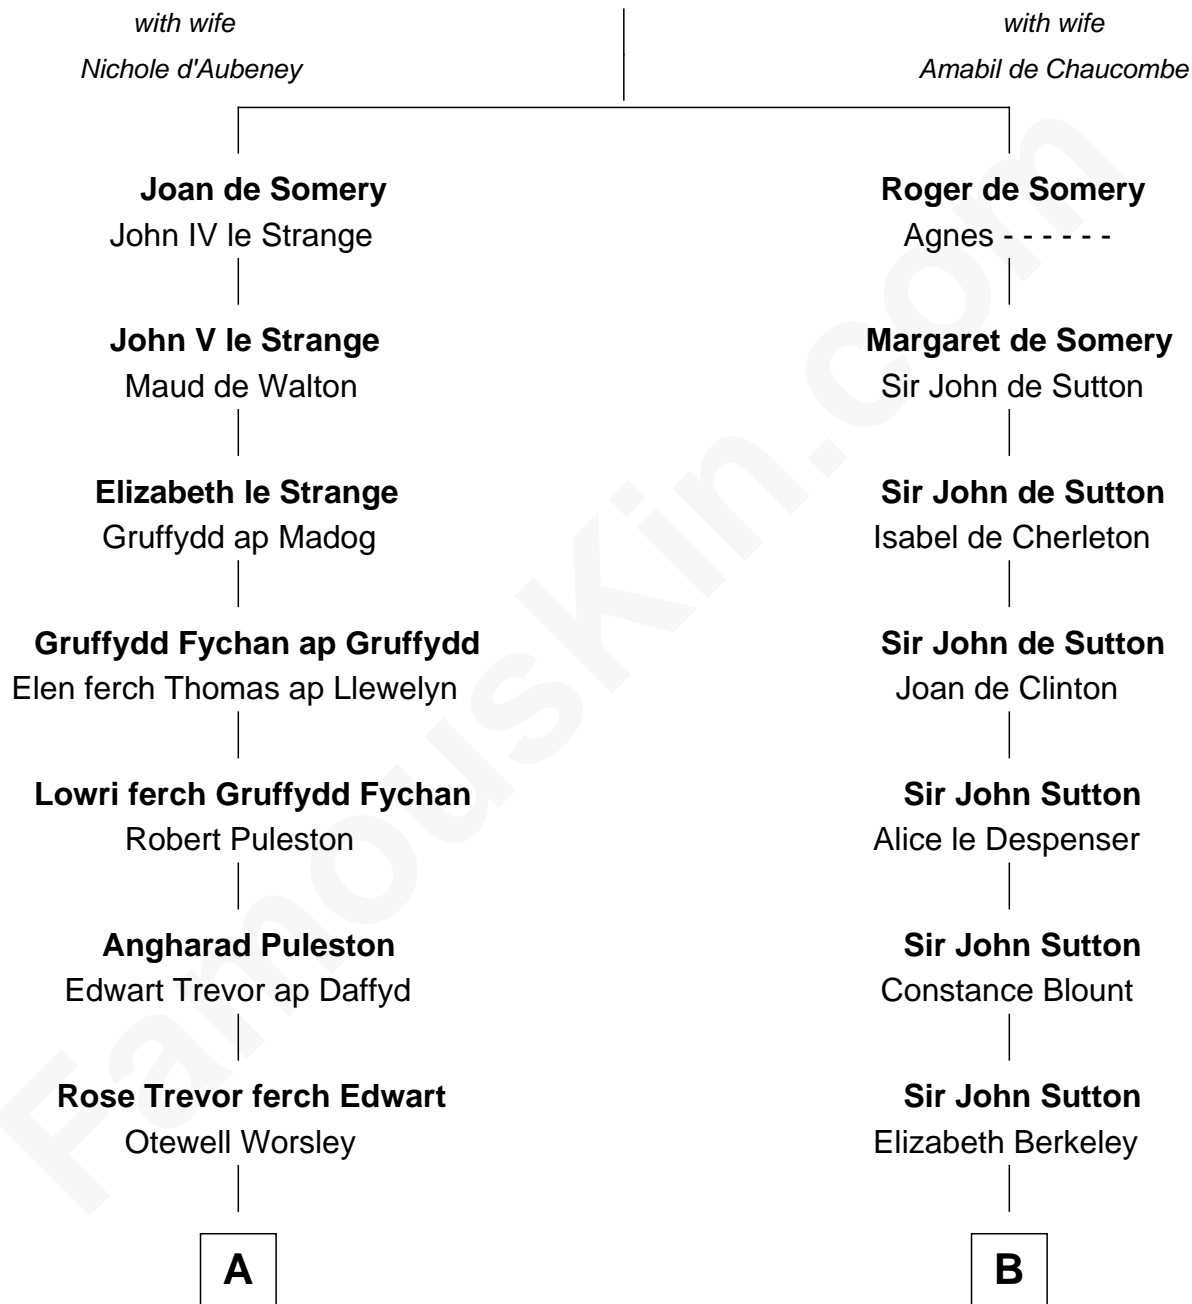

## Relationship Chart of

### Samuel Appleton

(c1586 - 1670) Great Migration Immigrant 1636

11th cousin 1 time removed of

### Gov. Thomas Dudley

(1576 - 1653) Great Migration Immigrant 1630

### Sir Roger de Somery

**A**

**Margaret Worsley**  
Adrian Whetehill

**Sir Richard Whetehill**  
Elizabeth Muston

**Margery Whetehill**  
Edward Isaac

**Mary Isaac**  
Thomas Appleton

**Samuel Appleton**  
*Great Migration Immigrant 1636*